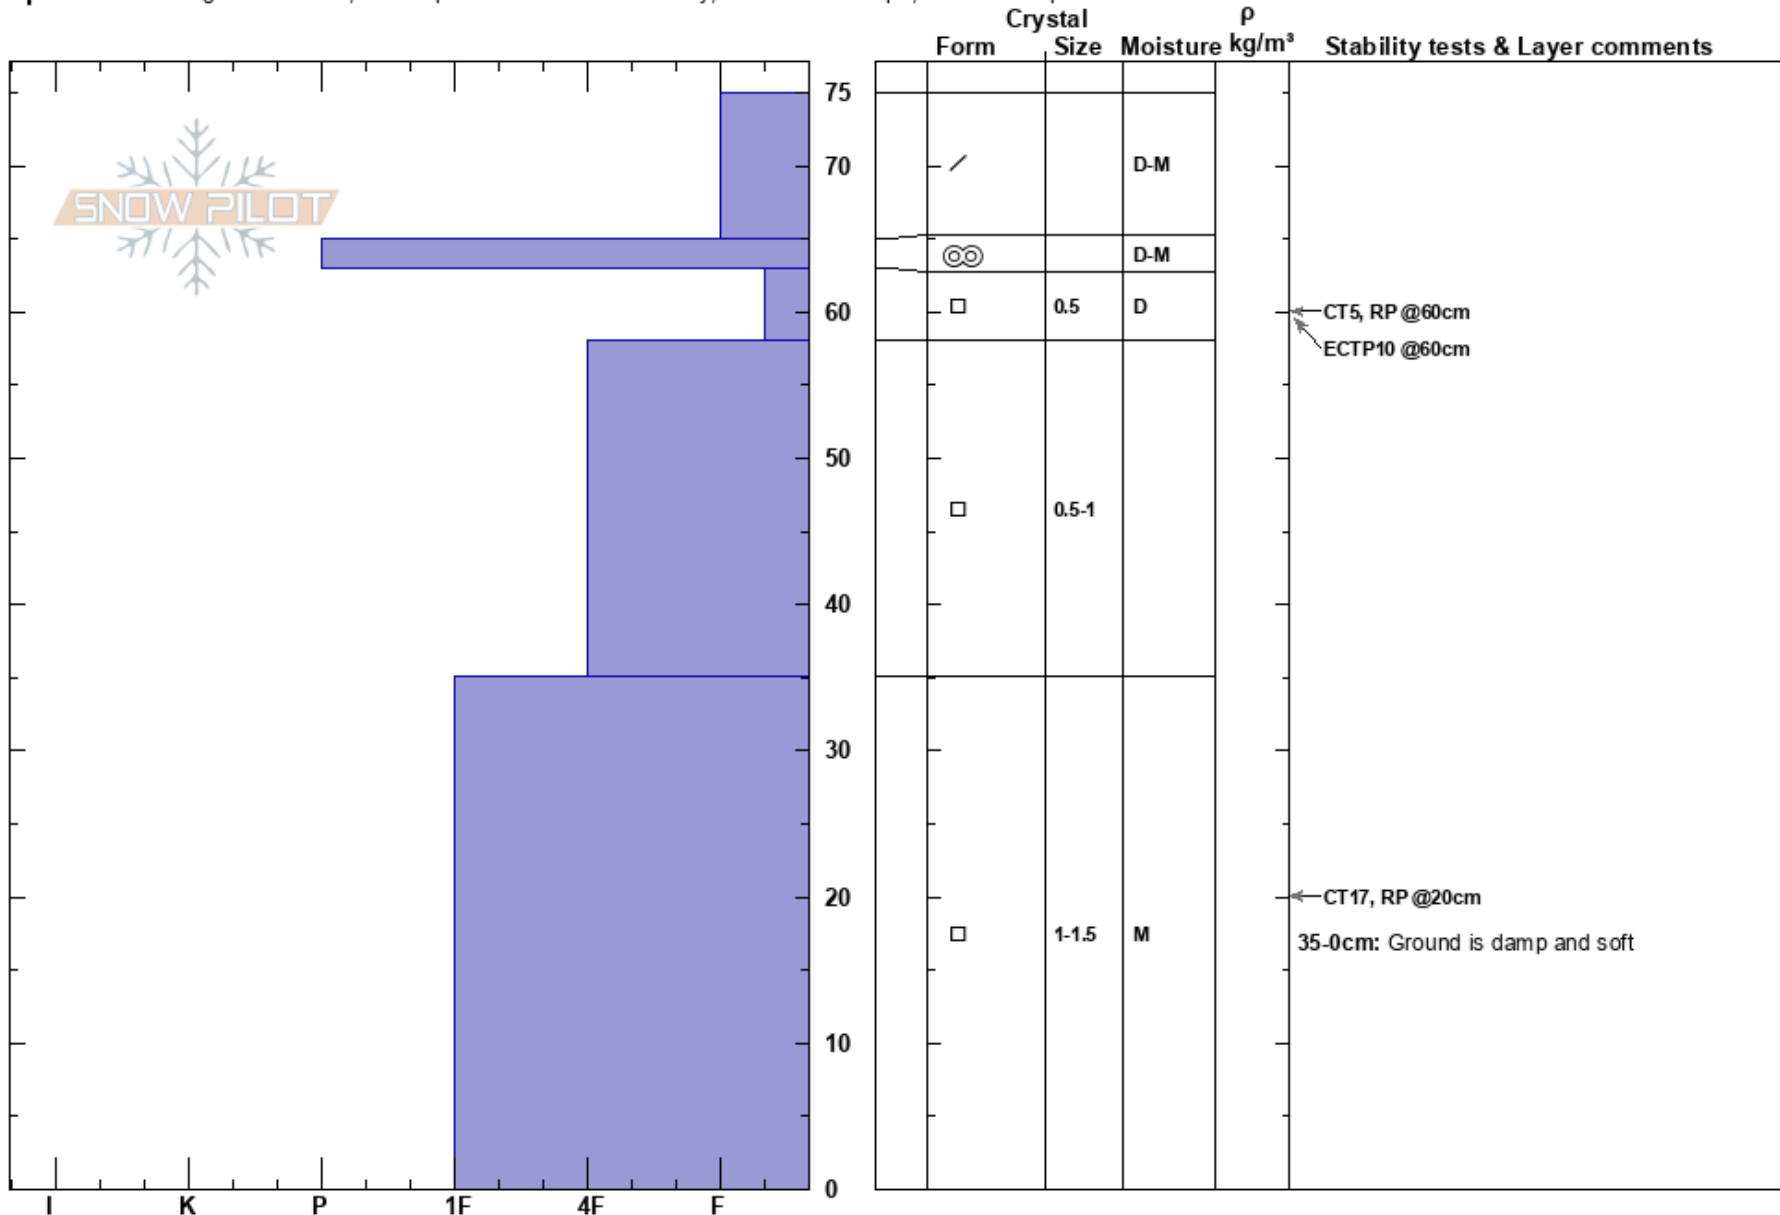

High Peak Main  
 Central Wasatch  
 UT  
 Elevation: 9197 ft  
 Aspect: 115°

Noah Keller  
 12/14/2018 - 10:17am  
 Co-ord: 40.69138N, -111.59810W  
 Slope Angle: 39°  
 Wind Loading: previous

Stability:  
 Air Temperature:  
 Sky Cover: FEW  
 Precipitation: NO  
 Wind: Calm

HS:75  
 Layer Notes:  
 65-63cm: Problematic layer  
 35-0cm: Ground is damp and soft

Specifics: Pit dug in a Ski Area; Pit is representative of backcountry; Ski tracks on slope; We skied slope

Notes: Test + Pit.