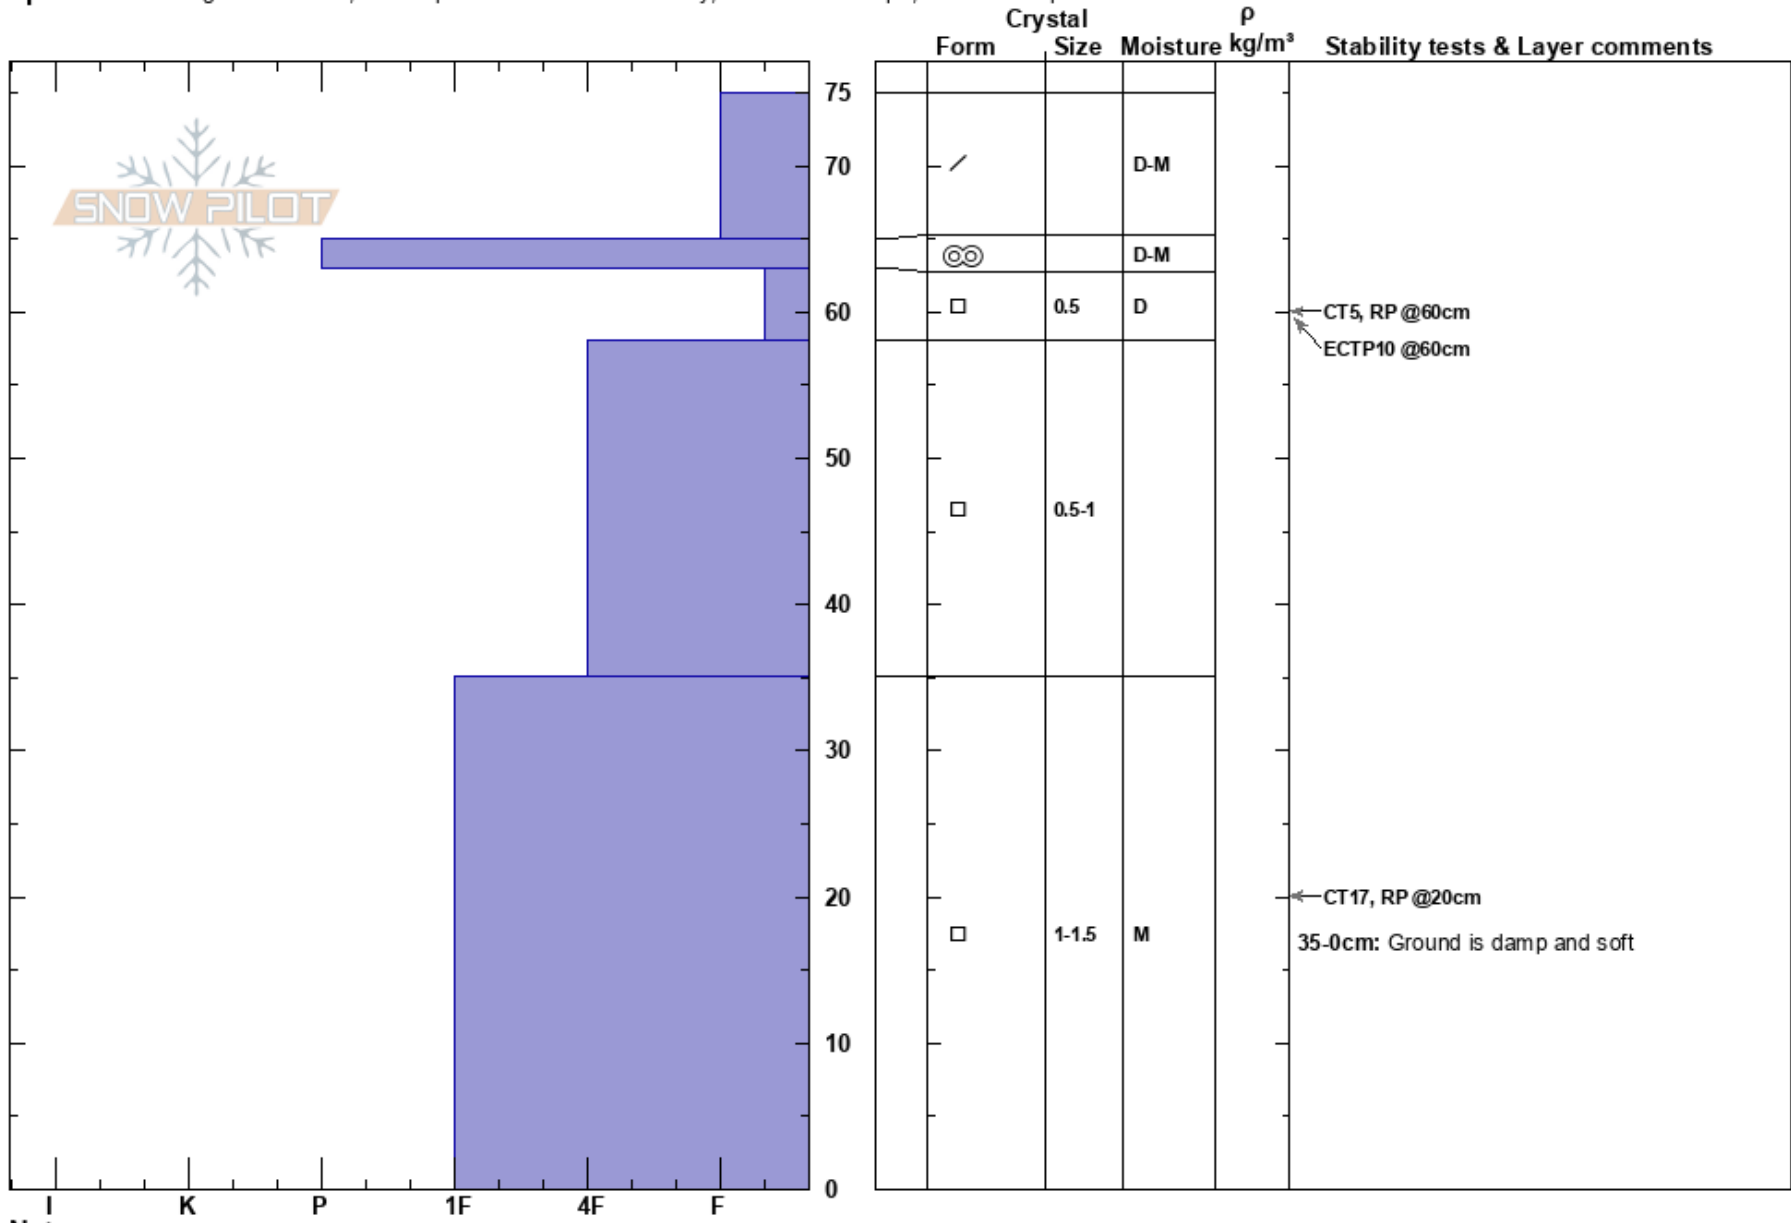

High Peak Main  
 Central Wasatch  
 UT  
 Elevation: 9197 ft  
 Aspect: 115°

Noah Keller  
 12/14/2018 - 10:17am  
 Co-ord: 40.69138N, -111.59810W  
 Slope Angle: 39°  
 Wind Loading: previous

Stability:  
 Air Temperature:  
 Sky Cover: FEW  
 Precipitation: NO  
 Wind: Calm

HS:75  
 Layer Notes:  
 65-63cm: Problematic layer  
 35-0cm: Ground is damp and soft

Specifics: Pit dug in a Ski Area; Pit is representative of backcountry; Ski tracks on slope; We skied slope

Notes: Test + Pit.