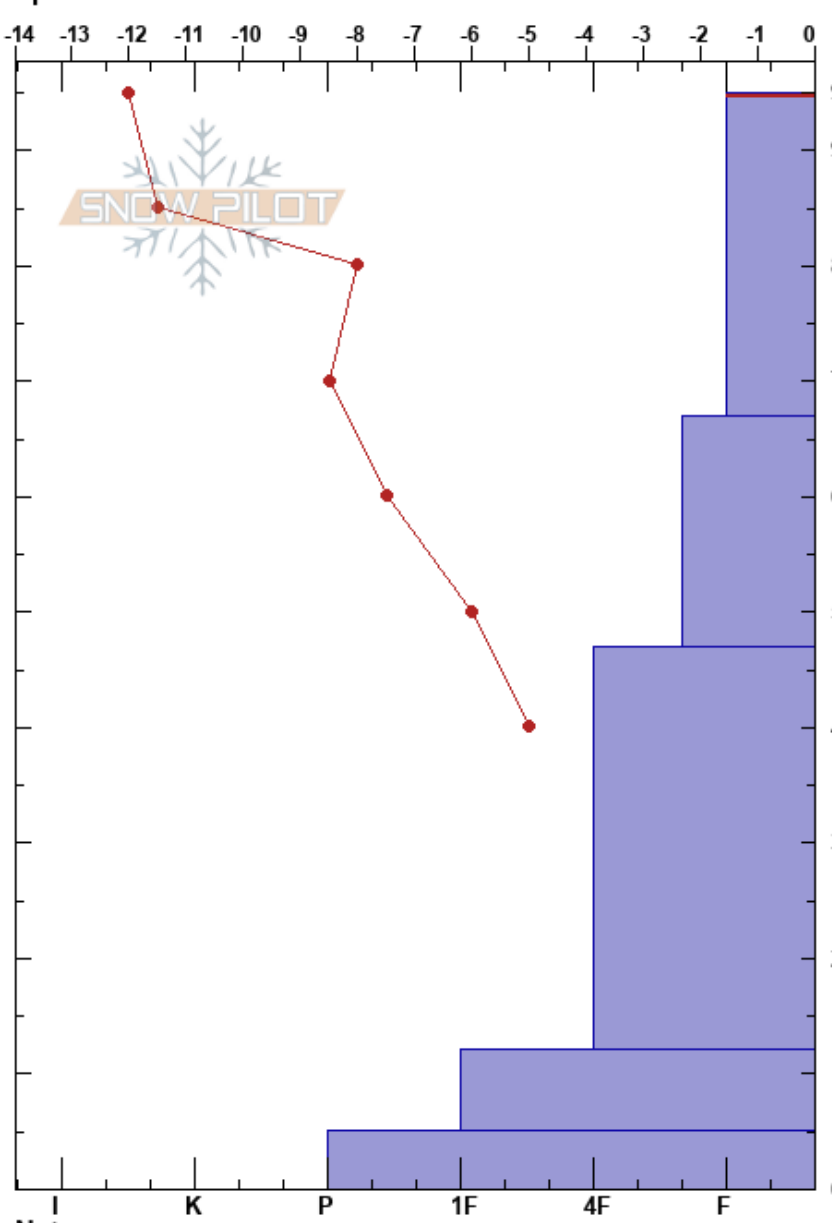

Lower Michigan City
 Central Wasatch
 UT
 Elevation: 9475 ft
 Aspect: S
 Specifics:

Nik Mirhashemi
 12/13/2018 - 3:10pm
 Co-ord:
 Slope Angle: 12°
 Wind Loading:

Stability:
 Air Temperature: -6°C
 Sky Cover: FEW
 Precipitation: NO
 Wind: Calm

HS:95
 PF:40
 95-67cm:Problematic layer

Crystal Form	Crystal Size	Moisture	ρ kg/m ³	Stability tests & Layer comments
/	0.5-1			
/	0.3-0.5			← CT4, SC @65cm
•	0.5-1			
•	0.5-1			
⊙⊙	40			← ECTX

Notes: