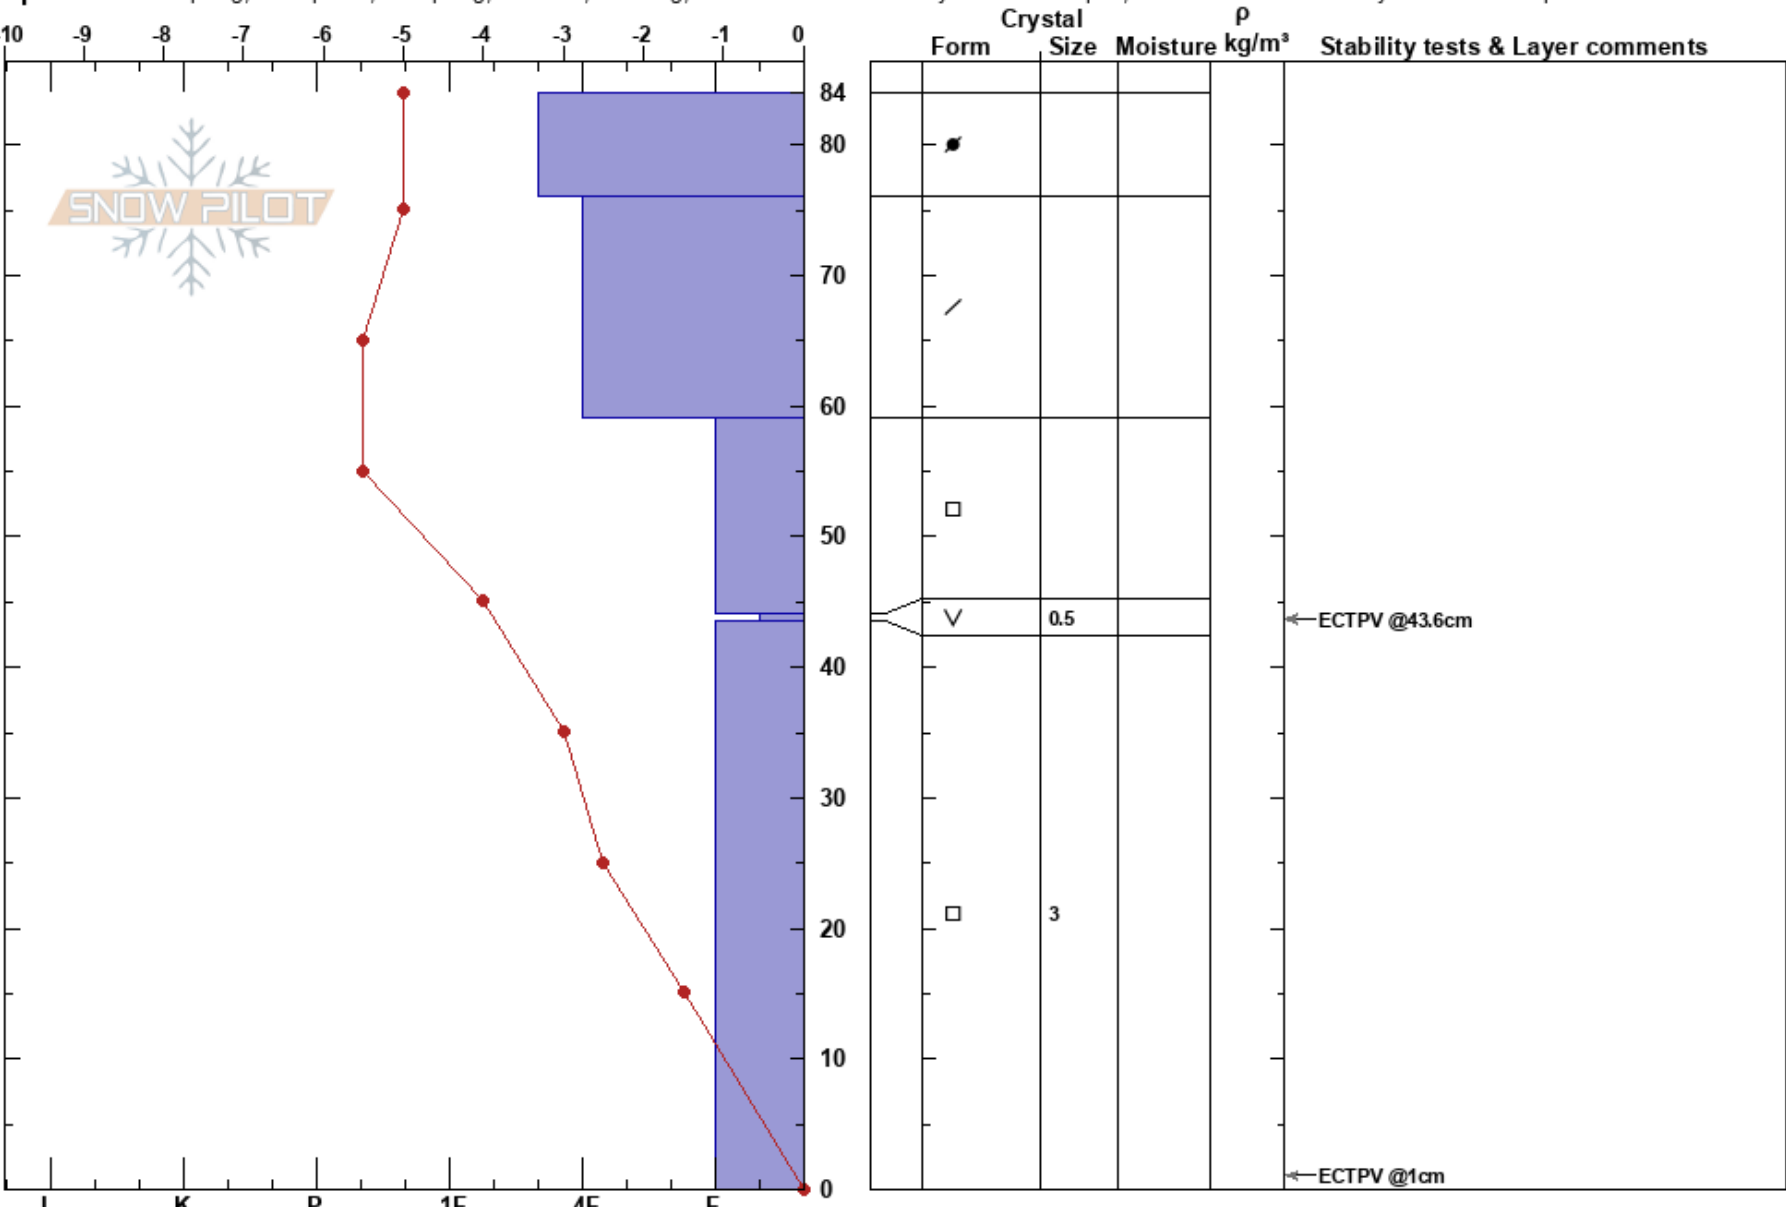

Rattlesnake 12/14/2018  
 Rattlesnake Mtns  
 MT  
 Elevation: 7500 ft  
 Aspect: 25°

Travis Craft  
 12/14/2018 - 11:00am  
 Co-ord: 47.03913N, -113.99672W  
 Slope Angle: 28°  
 Wind Loading: previous

Stability: Very Poor  
 Air Temperature: -2°C  
 Sky Cover: FEW  
 Precipitation: NO  
 Wind: SE Strong

HS:84  
 PF:45  
 44-43.5cm: Problematic layer

Specifics: Collapsing, widespread; Collapsing, localized; Cracking; Recent avalanche activity on similar slopes; Recent avalanche activity on different slopes

Notes: Winds have shifted and loaded many different aspects  
 This is a very good representation of the poor snowpack structure we have throughout the forecast area