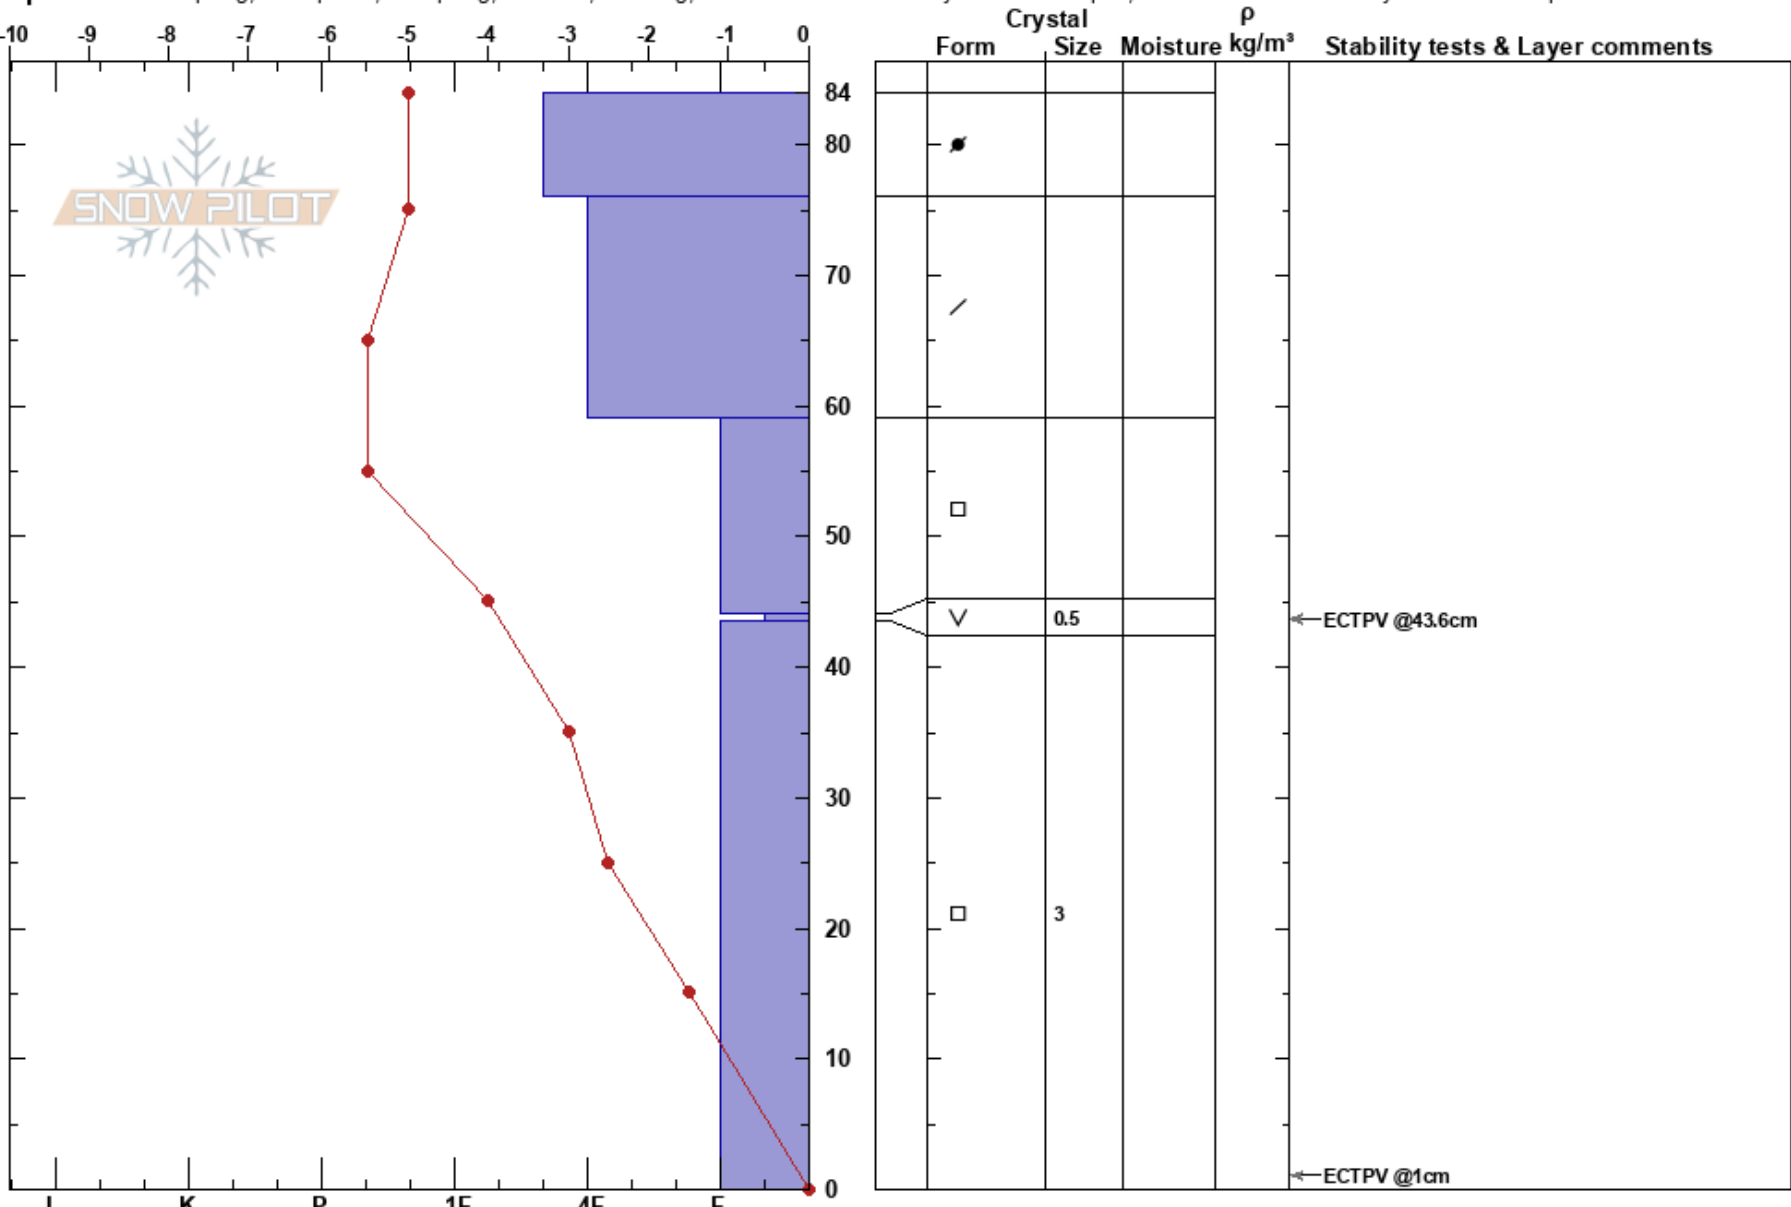

Rattlesnake 12/14/2018
 Rattlesnake Mtns
 MT
 Elevation: 7500 ft
 Aspect: 25°

Travis Craft
 12/14/2018 - 11:00am
 Co-ord: 47.03913N, -113.99672W
 Slope Angle: 28°
 Wind Loading: previous

Stability: Very Poor
 Air Temperature: -2°C
 Sky Cover: FEW
 Precipitation: NO
 Wind: SE Strong

HS:84
 PF:45
 44-43.5cm: Problematic layer

Specifics: Collapsing, widespread; Collapsing, localized; Cracking; Recent avalanche activity on similar slopes; Recent avalanche activity on different slopes

Notes: Winds have shifted and loaded many different aspects
 This is a very good representation of the poor snowpack structure we have throughout the forecast area