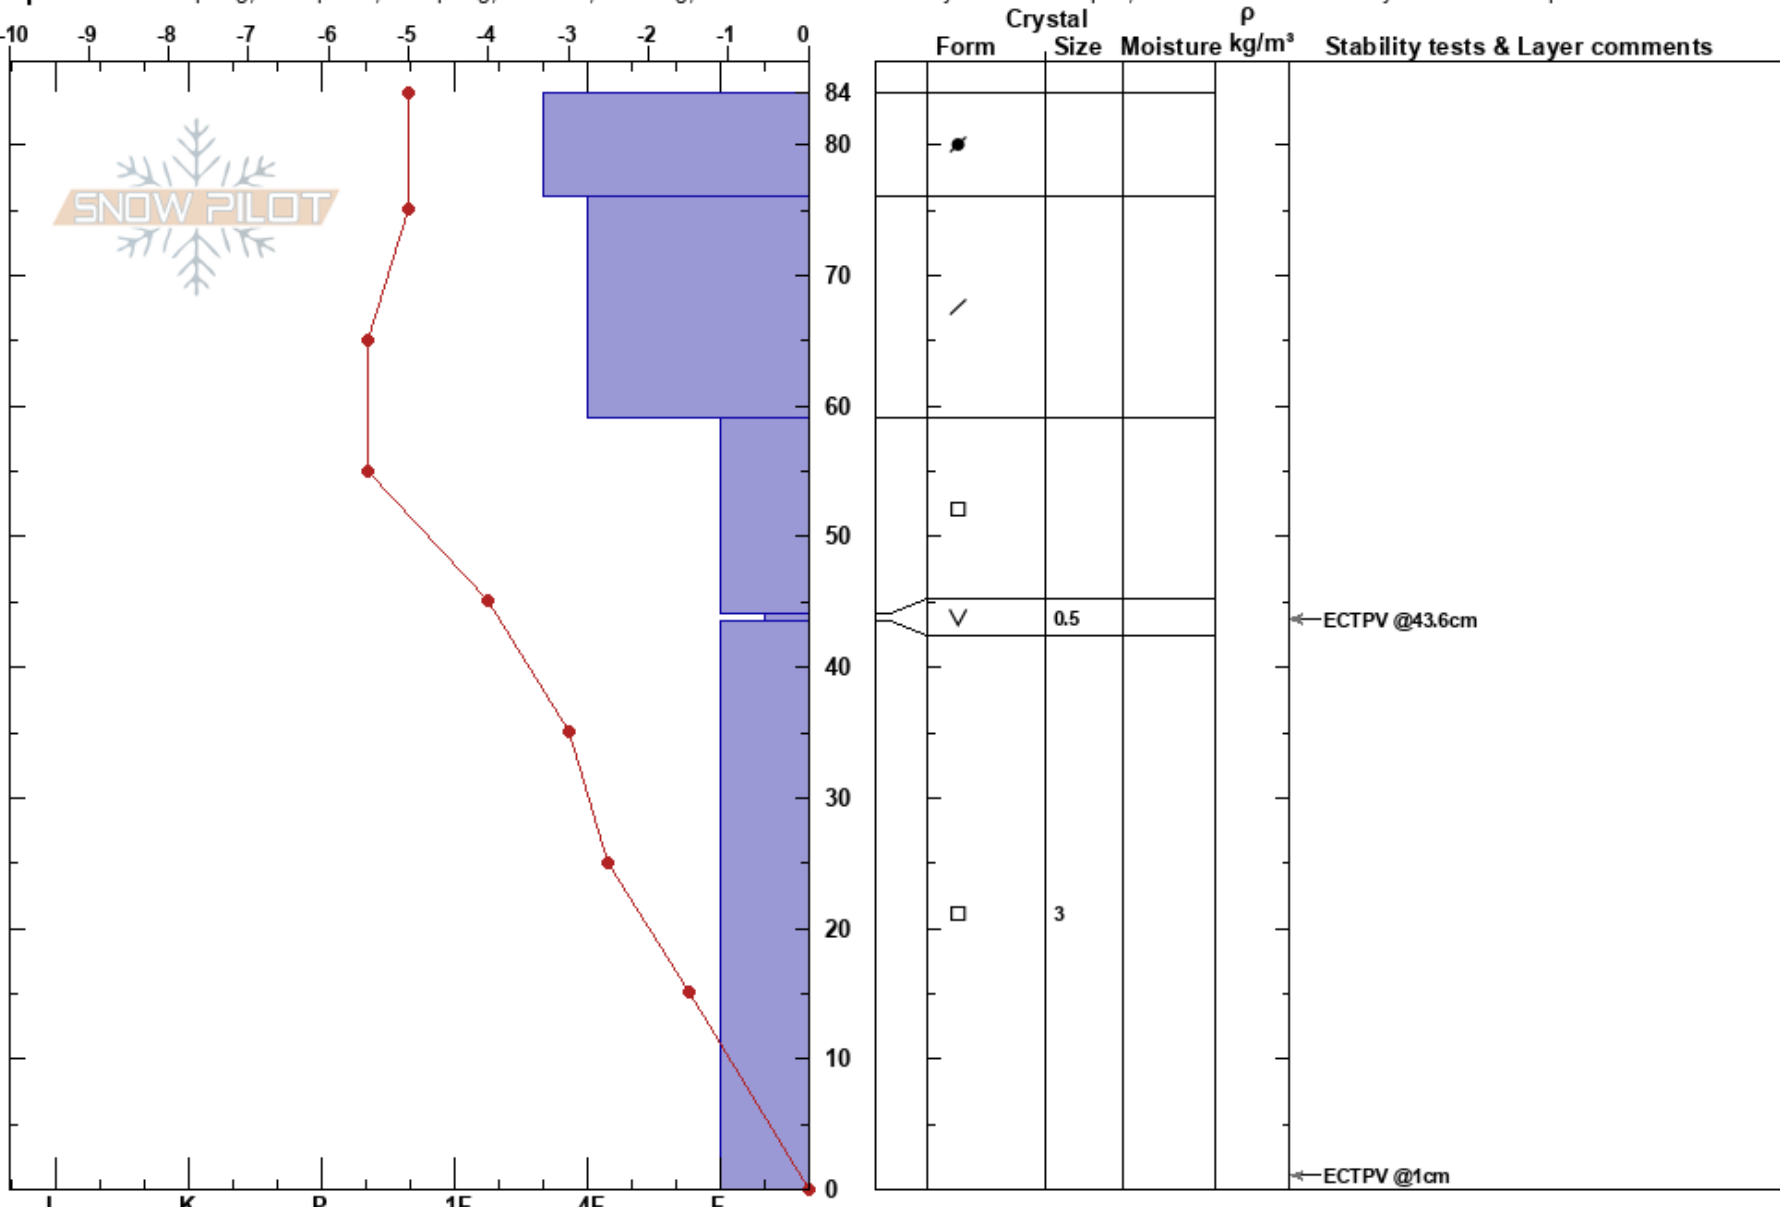

Rattlesnake 12/14/2018  
 Rattlesnake Mtns  
 MT  
 Elevation: 7500 ft  
 Aspect: 25°

Travis Craft  
 12/14/2018 - 11:00am  
 Co-ord: 47.03913N, -113.99672W  
 Slope Angle: 28°  
 Wind Loading: previous

Stability: Very Poor HS:84  
 Air Temperature: -2°C PF:45 44-43.5cm: Problematic layer  
 Sky Cover: FEW  
 Precipitation: NO  
 Wind: SE Strong

Specifics: Collapsing, widespread; Collapsing, localized; Cracking; Recent avalanche activity on similar slopes; Recent avalanche activity on different slopes

Notes: Winds have shifted and loaded many different aspects  
 This is a very good representation of the poor snowpack structure we have throughout the forecast area