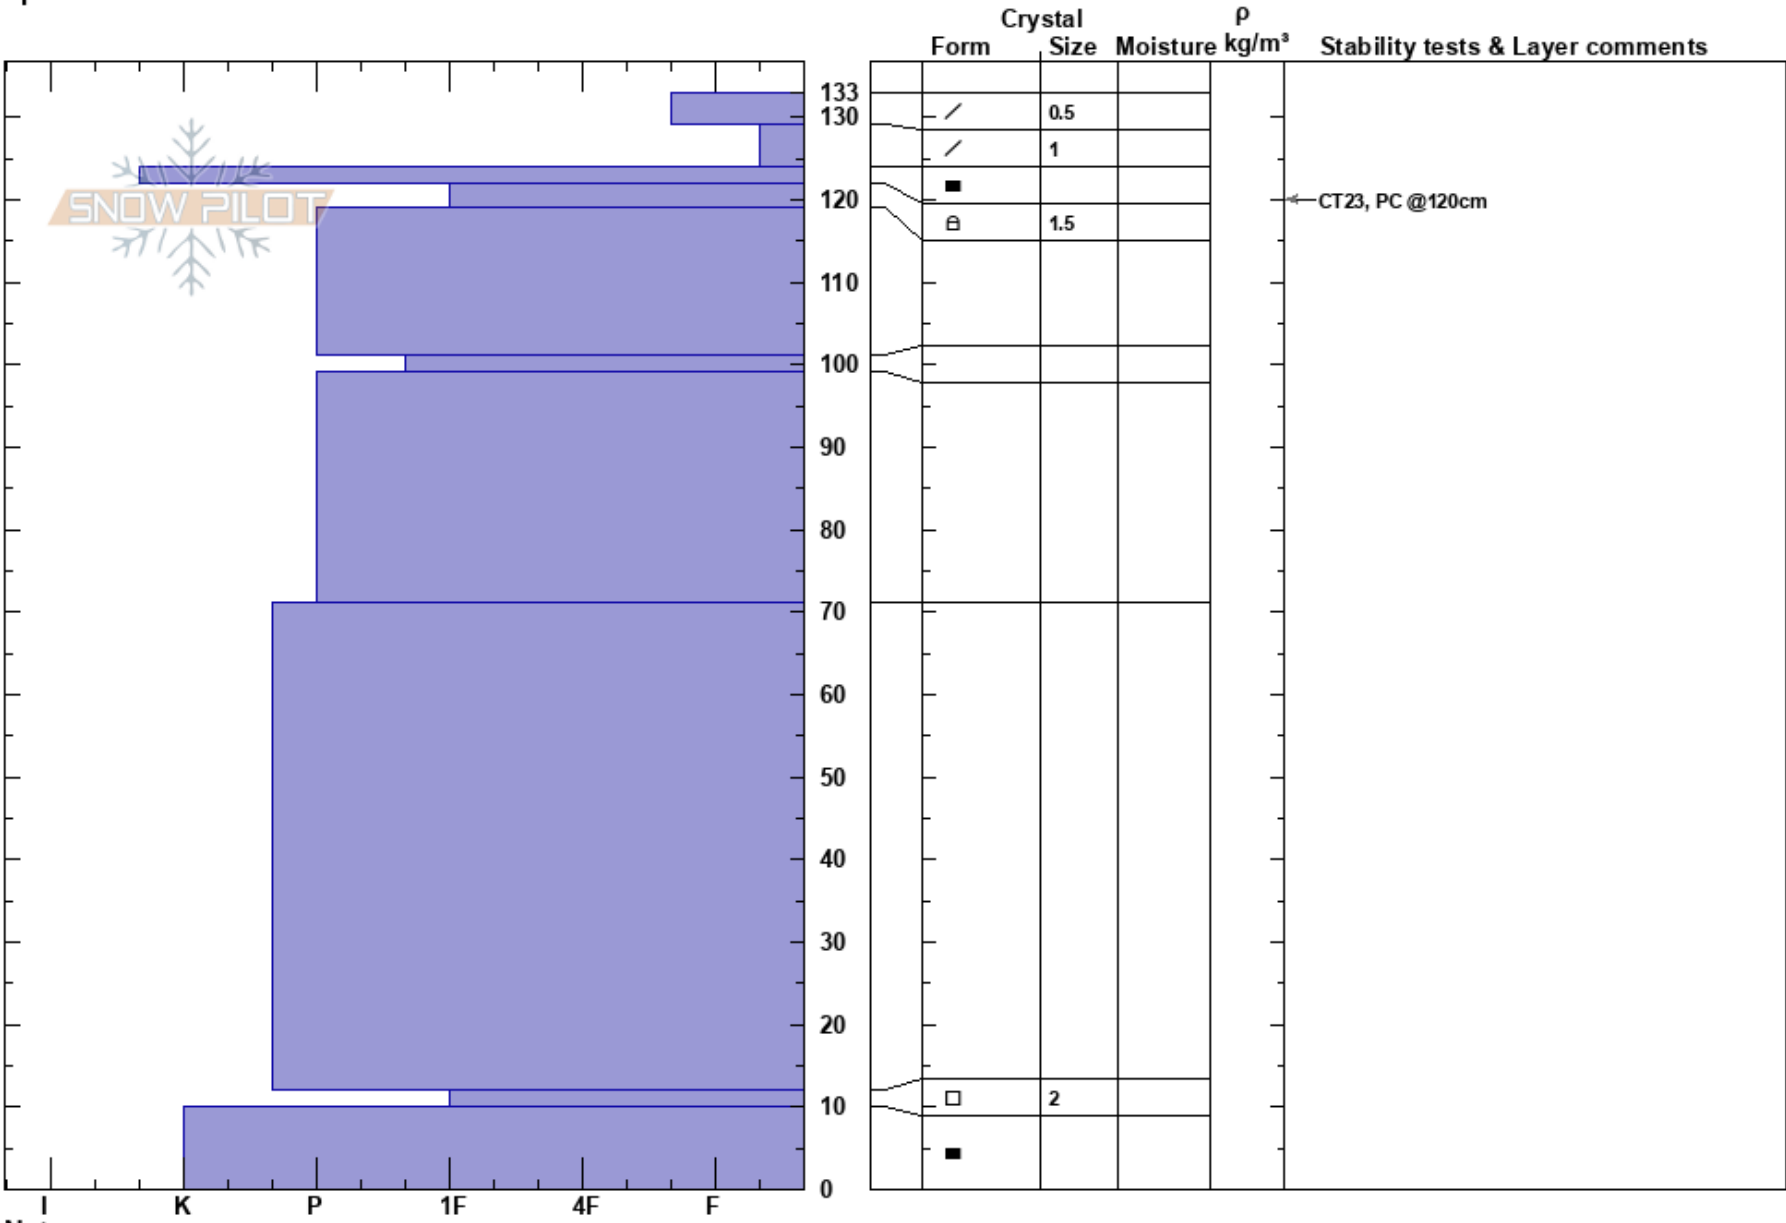

Айкуайвенчорр/"Кулёк"
 Khibiny mountains
 Russia
Elevation: 900 m
Aspect: S
Specifics:

Sergei Shestikhin
 14/12/2018 - 00:50
Co-ord: 67.61460N, 33.73756E
Slope Angle: 36°
Wind Loading:

Stability: **HS:**133 **Layer Notes:**
Air Temperature: 0.2°C **PF:**10
Sky Cover: SCT
Precipitation: NO
Wind: N Light Breeze