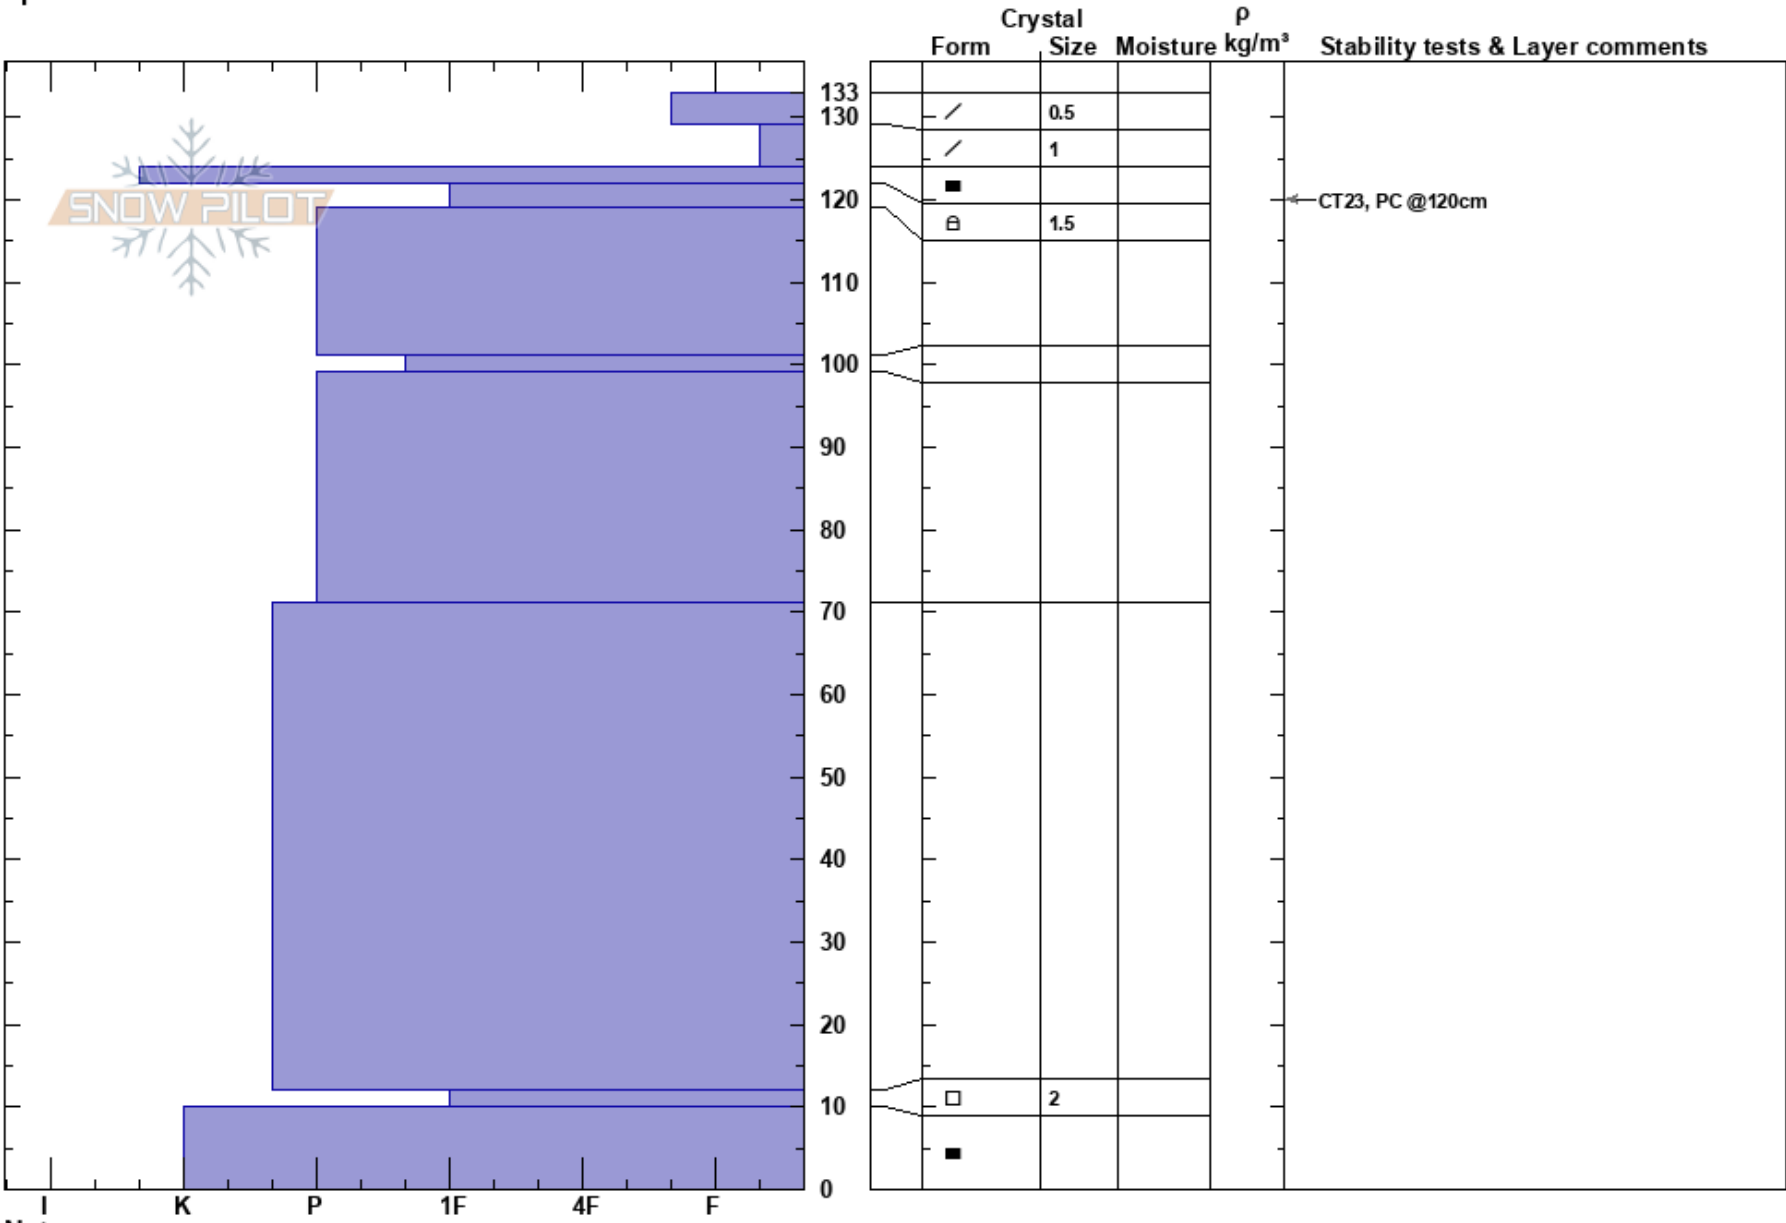

Айкуайвенчорр/"Кулёк"
 Khibiny mountains
 Russia
Elevation: 900 m
Aspect: S
Specifics:

Sergei Shestikhin
 14/12/2018 - 00:50
Co-ord: 67.61460N, 33.73756E
Slope Angle: 36°
Wind Loading:

Stability:
Air Temperature: 0.2°C
Sky Cover: SCT
Precipitation: NO
Wind: N Light Breeze

HS: 133
PF: 10
Layer Notes:

Notes: