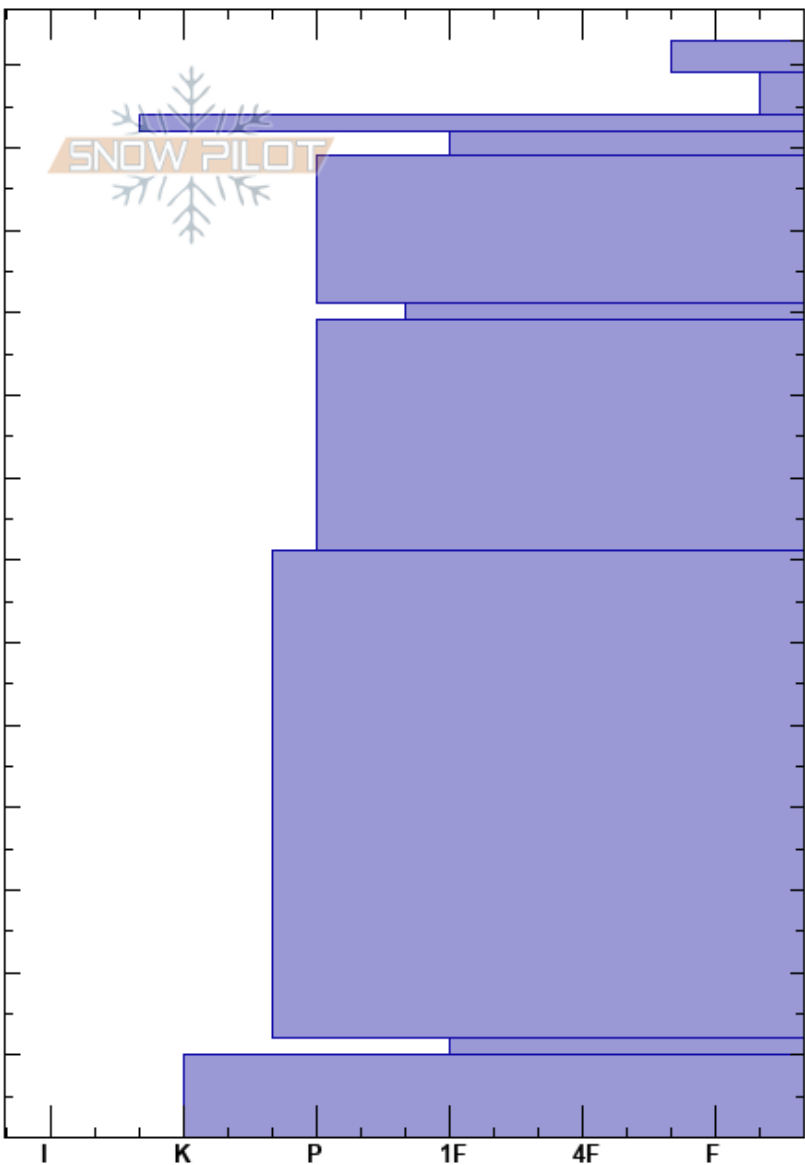

Айкуайвенчорр/"Кулёк"
 Khibiny mountains
 Russia
Elevation: 900 m
Aspect: S
Specifics:

Sergei Shestikhin
 14/12/2018 - 00:50
Co-ord: 67.61460N, 33.73756E
Slope Angle: 36°
Wind Loading:

Stability: HS:133
Air Temperature: 0.2°C PF:10
Sky Cover: SCT
Precipitation: NO
Wind: N Light Breeze

Layer Notes:

Height (cm)	Crystal		Moisture	ρ kg/m ³	Stability tests & Layer comments
	Form	Size			
133					
130	/	0.5			
	/	1			
120	■				← CT23, PC @120cm
	⊖	1.5			
110					
100					
90					
80					
70					
60					
50					
40					
30					
20					
10	□	2			
	■				
0					