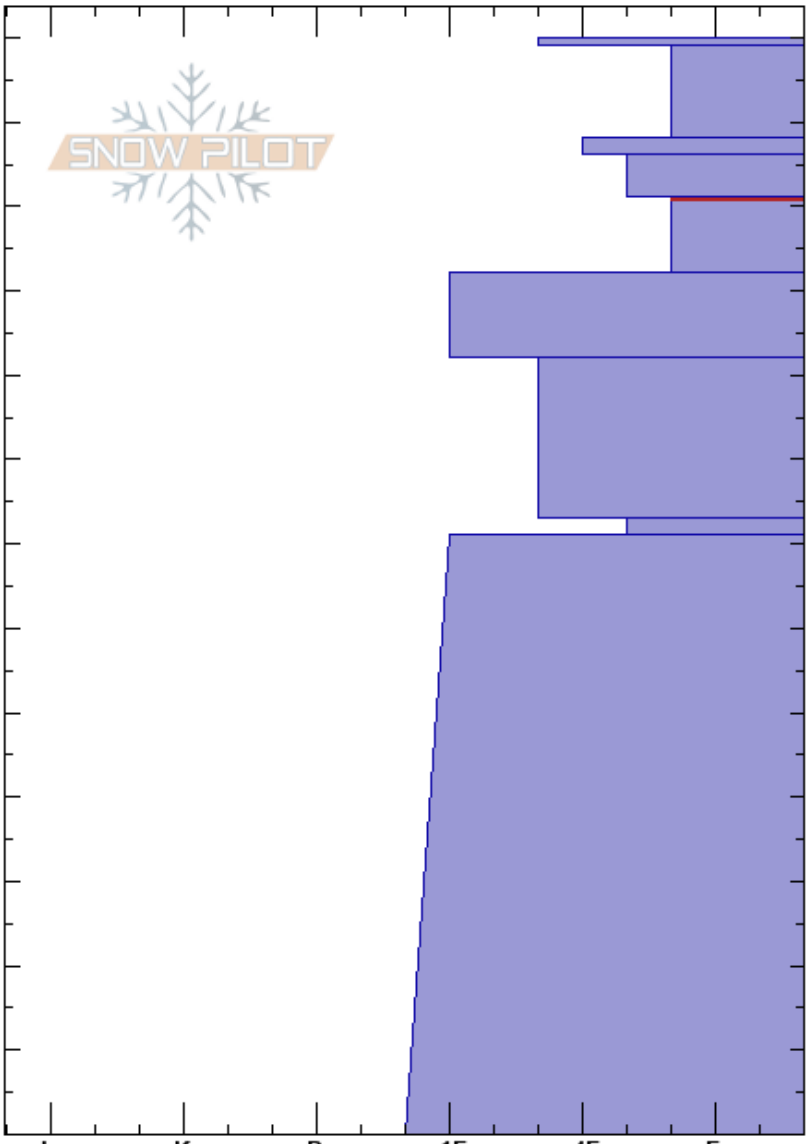

Throne, NE
 Bridger Range
 MT
Elevation: 8200 ft
Aspect: 80°
Specifics: We skied slope

Eric Knoff
 12/13/2018 - 12:30pm
Co-ord: 45.87731N, -110.94324W
Slope Angle: 33°
Wind Loading: previous

Stability:
Air Temperature: -5°C
Sky Cover: BKN
Precipitation: NO
Wind: SW Moderate

HS: 130
 111-102cm: Problematic layer

Height (cm)	Crystal		ρ kg/m ³	Stability tests & Layer comments
	Form	Size		
130	•			
120	+			
118	•			← CT6, Q2 @118cm
115	/			
111	⊠	0.5-1		← CT13, Q2 @111cm ← ECTN11 @111cm
100	.			
90	.			
80	.			
70	⊠	0.5-1		