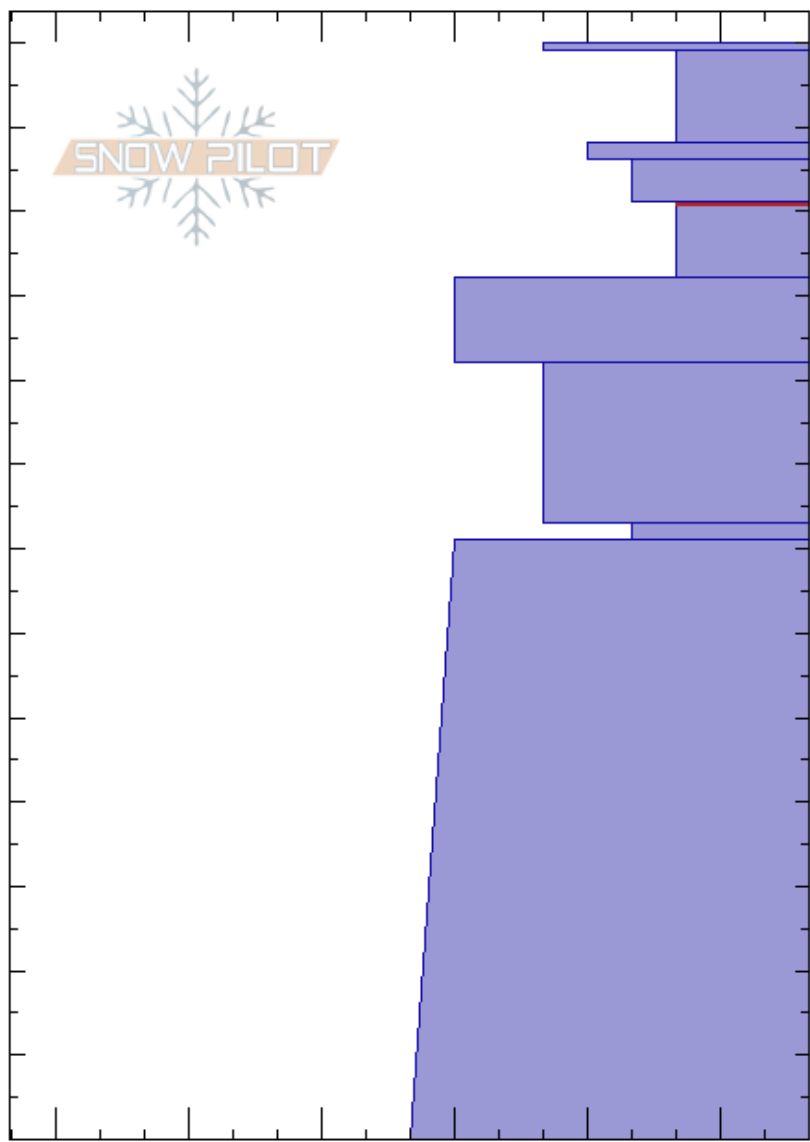

Throne, NE
 Bridger Range
 MT
 Elevation: 8200 ft
 Aspect: 80°
 Specifics: We skied slope

Eric Knoff
 12/13/2018 - 12:30pm
 Co-ord: 45.87731N, -110.94324W
 Slope Angle: 33°
 Wind Loading: previous

Stability: **HS:130**
 Air Temperature: -5°C
 Sky Cover: BKN
 Precipitation: NO
 Wind: SW Moderate

Layer Notes:
 111-102cm: Problematic layer

Height (cm)	Crystal		Moisture	ρ kg/m ³	Stability tests & Layer comments
	Form	Size			
130	•				
120	+				
118	•				← CT6, Q2 @118cm
115	/				
111	⊠	0.5-1			← CT13, Q2 @111cm ← ECTN11 @111cm
100	.				
90	.				
80	.				
70	⊠	0.5-1			