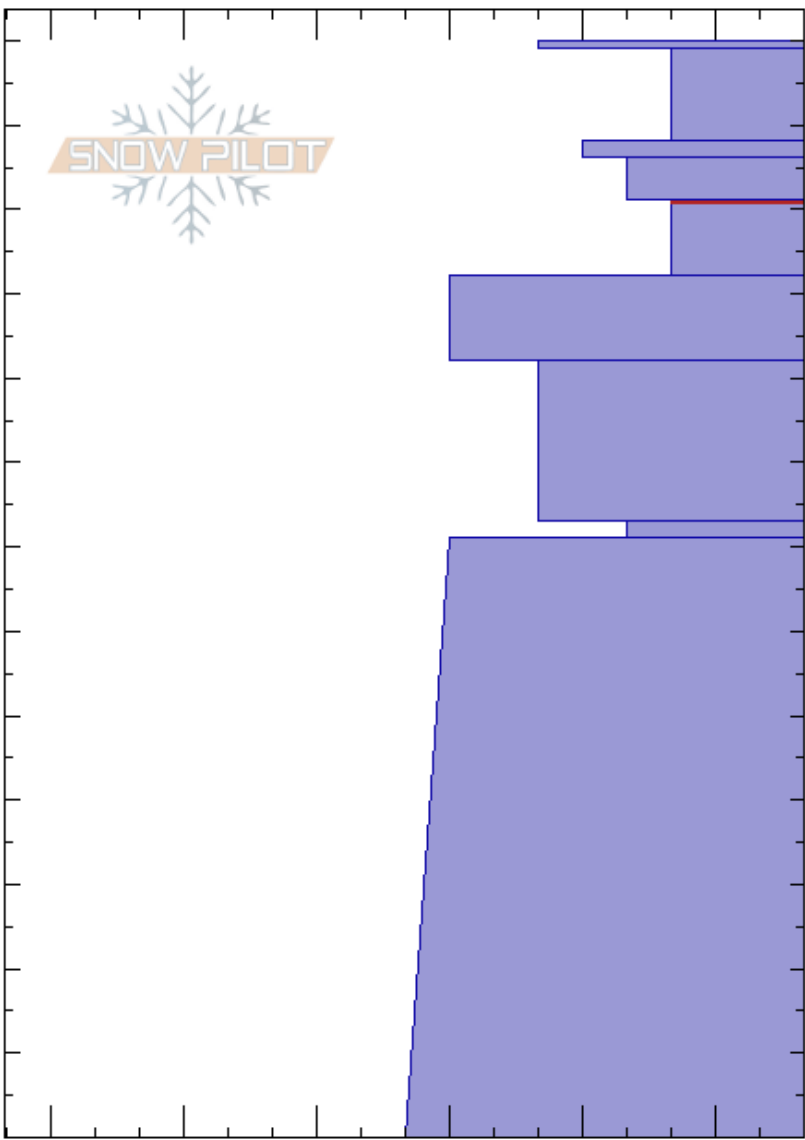

Throne, NE
 Bridger Range
 MT
Elevation: 8200 ft
Aspect: 80°
Specifics: We skied slope

Eric Knoff
 12/13/2018 - 12:30pm
Co-ord: 45.87731N, -110.94324W
Slope Angle: 33°
Wind Loading: previous

Stability:
Air Temperature: -5°C
Sky Cover: BKN
Precipitation: NO
Wind: SW Moderate

HS: 130
 111-102cm: Problematic layer

Height (cm)	Crystal		ρ kg/m ³	Stability tests & Layer comments
	Form	Size		
130	•			
120	+			
118	•			← CT6, Q2 @118cm
115	/			
111	⊠	0.5-1		← CT13, Q2 @111cm ← ECTN11 @111cm
100	.			
90	.			
80	.			
70	⊠	0.5-1		