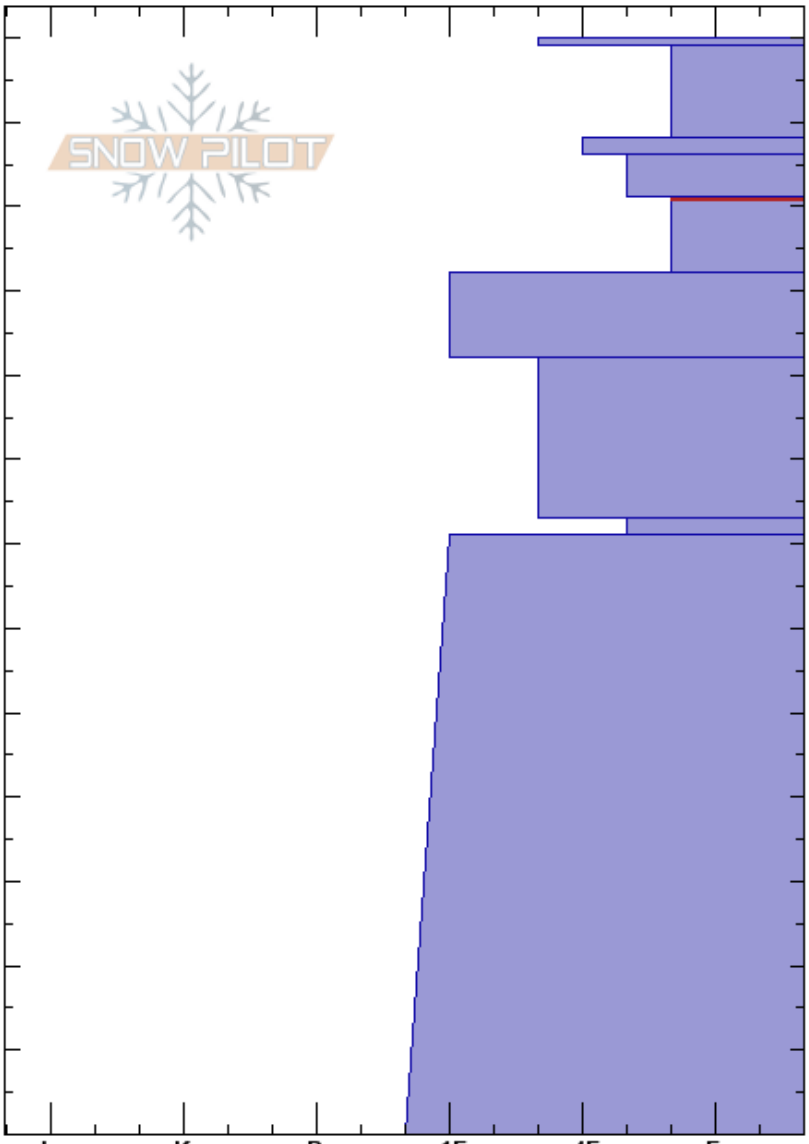

Throne, NE
 Bridger Range
 MT
 Elevation: 8200 ft
 Aspect: 80°
 Specifics: We skied slope

Eric Knoff
 12/13/2018 - 12:30pm
 Co-ord: 45.87731N, -110.94324W
 Slope Angle: 33°
 Wind Loading: previous

Stability: **HS:130**
 Air Temperature: -5°C
 Sky Cover: BKN
 Precipitation: NO
 Wind: SW Moderate

Layer Notes:
 111-102cm: Problematic layer

Height (cm)	Crystal		Moisture	ρ kg/m ³	Stability tests & Layer comments
	Form	Size			
130	•				
120	+				
118	•				← CT6, Q2 @118cm
115	/				
111	⊠	0.5-1			← CT13, Q2 @111cm ← ECTN11 @111cm
100	.				
90	.				
80	.				
70	⊠	0.5-1			