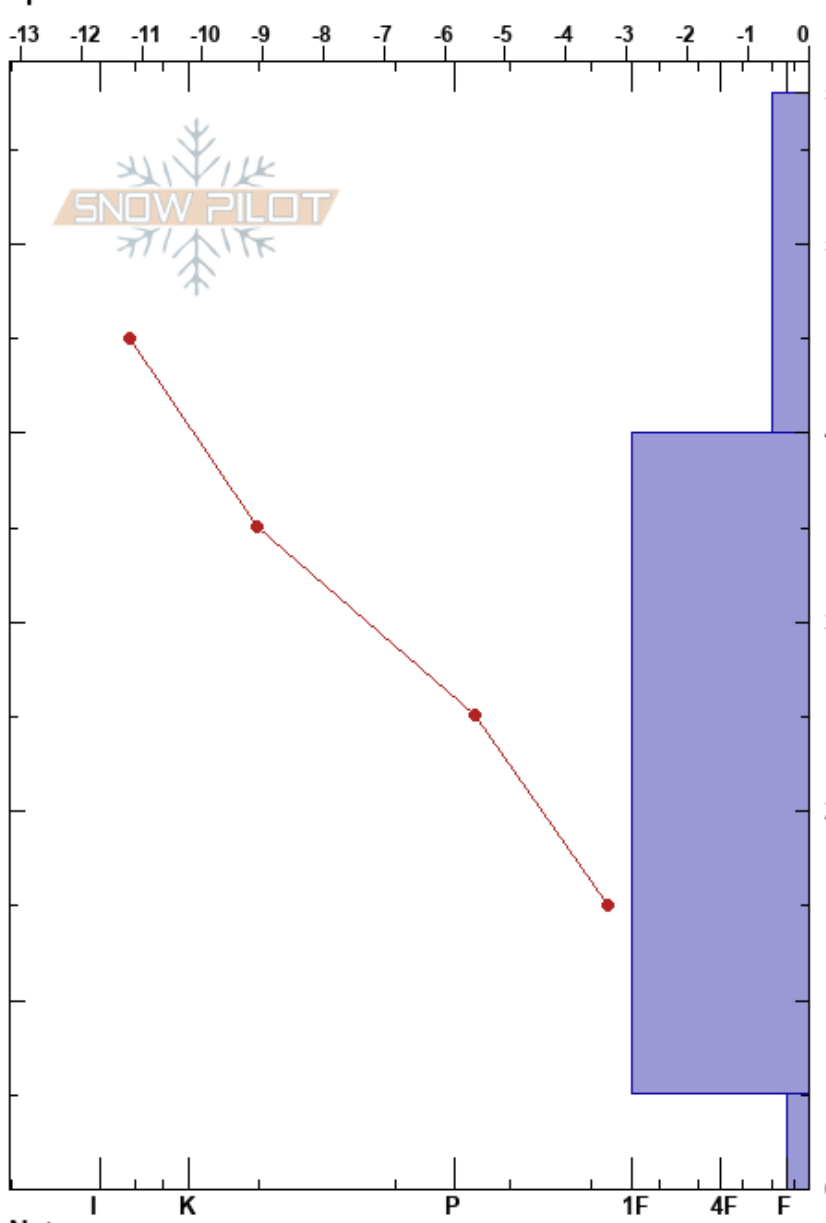

Leråravinen
 Duved
 Sweden
 Elevation: 810 m
 Aspect: SE
 Specifics:

Robie Islam
 14/12/2018 - 11:40
 Co-ord: 33V 396739E 7033364N
 Slope Angle: 21°
 Wind Loading:

Stability:
 Air Temperature: -5.7°C PF:35
 Sky Cover: CLR
 Precipitation: NO
 Wind: N Light Breeze

Layer Notes:

Form	Crystal		ρ kg/m ³	Stability tests & Layer comments
	Size	Moisture		
/	0.5			
•	1.5			← ECTN11 @40cm
□	1.5			

Notes:

I K P 1F 4F F