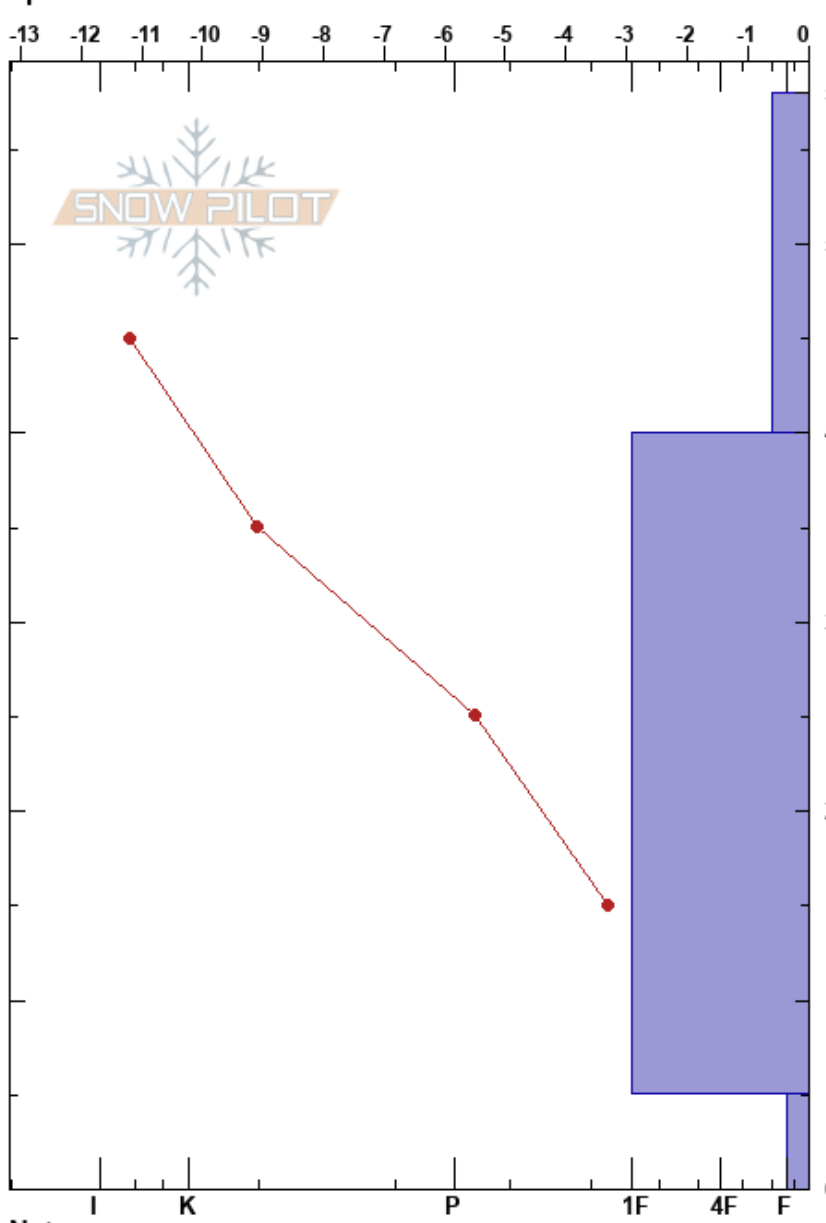

Leråravinen
 Duved
 Sweden
 Elevation: 810 m
 Aspect: SE
 Specifics:

Robie Islam
 14/12/2018 - 11:40
 Co-ord: 33V 396739E 7033364N
 Slope Angle: 21°
 Wind Loading:

Stability:
 Air Temperature: -5.7°C PF:35
 Sky Cover: CLR
 Precipitation: NO
 Wind: N Light Breeze

Layer Notes:

Form	Crystal		ρ kg/m ³	Stability tests & Layer comments
	Size	Moisture		
/	0.5			
•	1.5			← ECTN11 @40cm
□	1.5			

Notes: