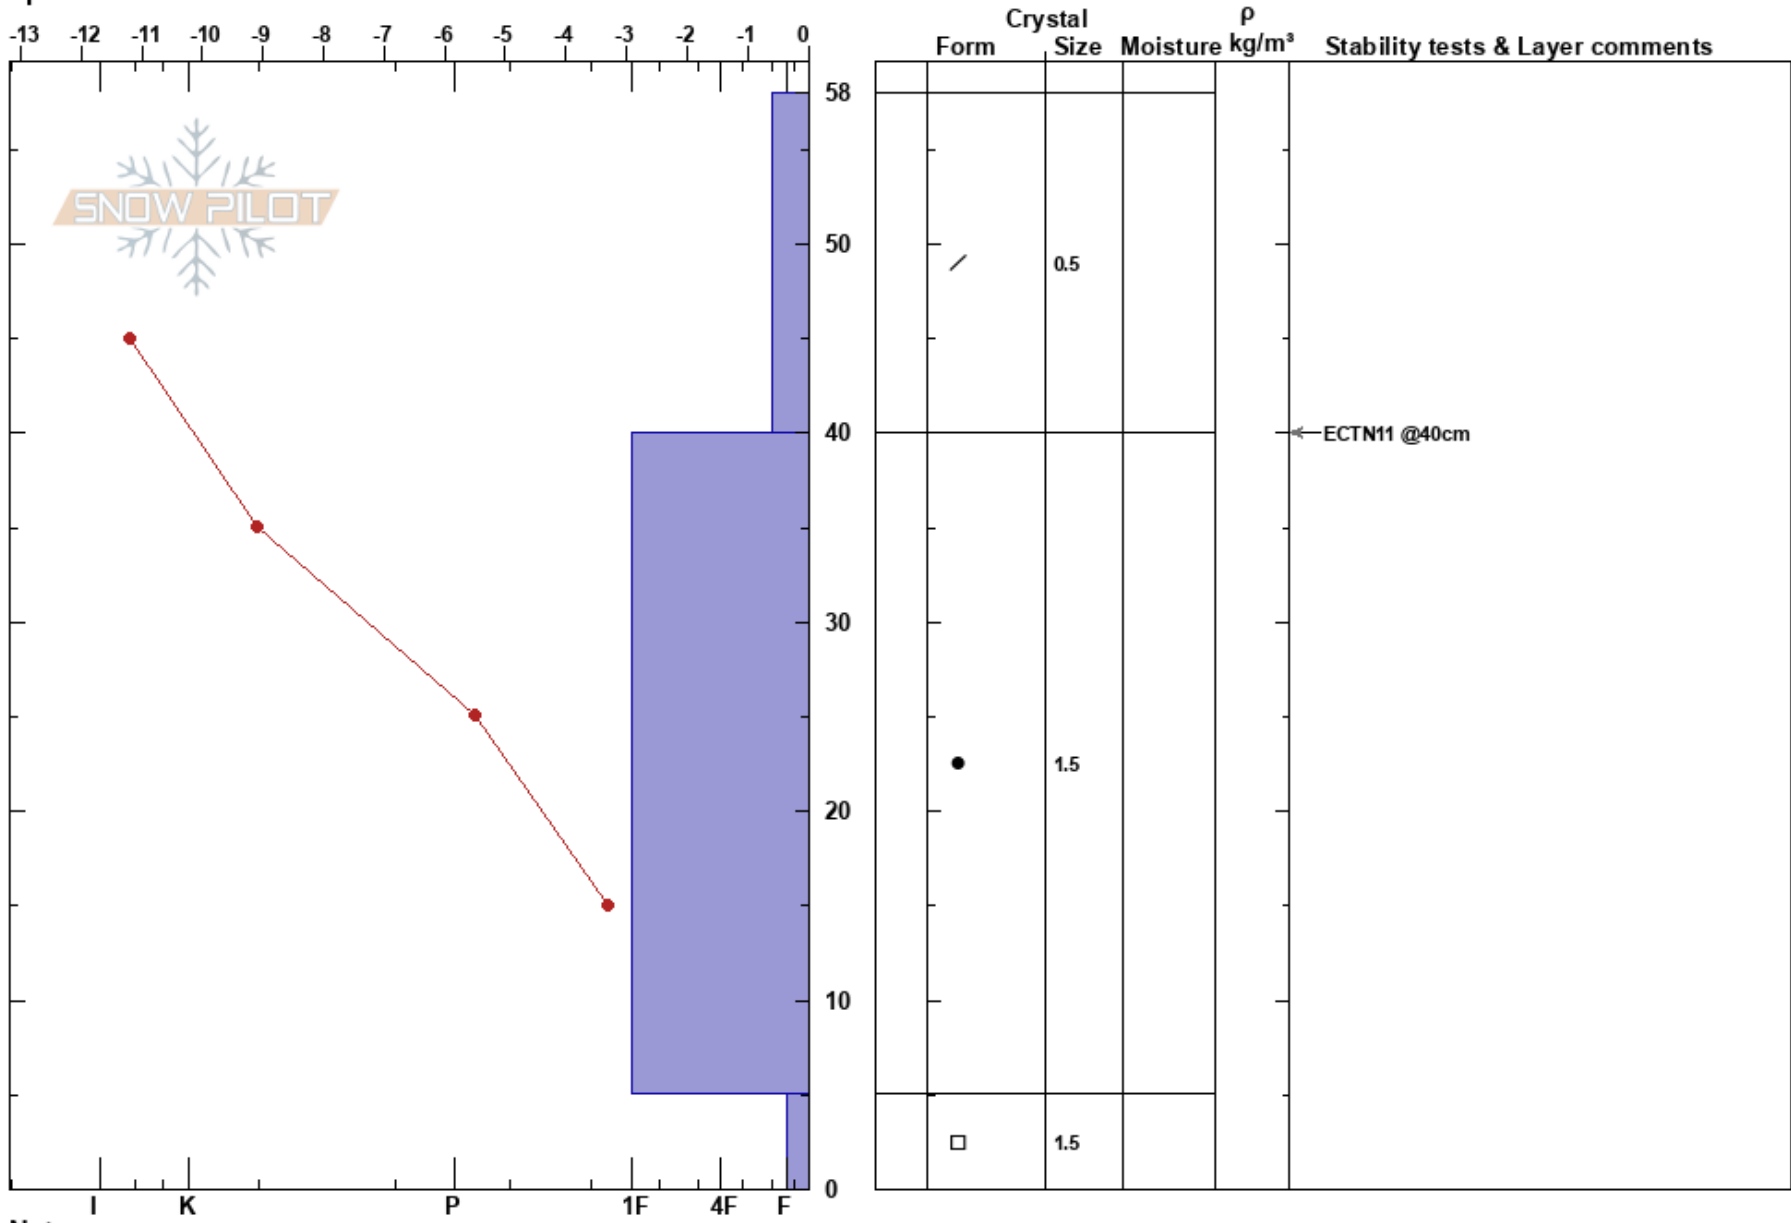

Leråravinen
 Duved
 Sweden
 Elevation: 810 m
 Aspect: SE
 Specifics:

Robie Islam
 14/12/2018 - 11:40
 Co-ord: 33V 396739E 7033364N
 Slope Angle: 21°
 Wind Loading:

Stability:
 Air Temperature: -5.7°C PF:35
 Sky Cover: CLR
 Precipitation: NO
 Wind: N Light Breeze

Layer Notes:

Notes: