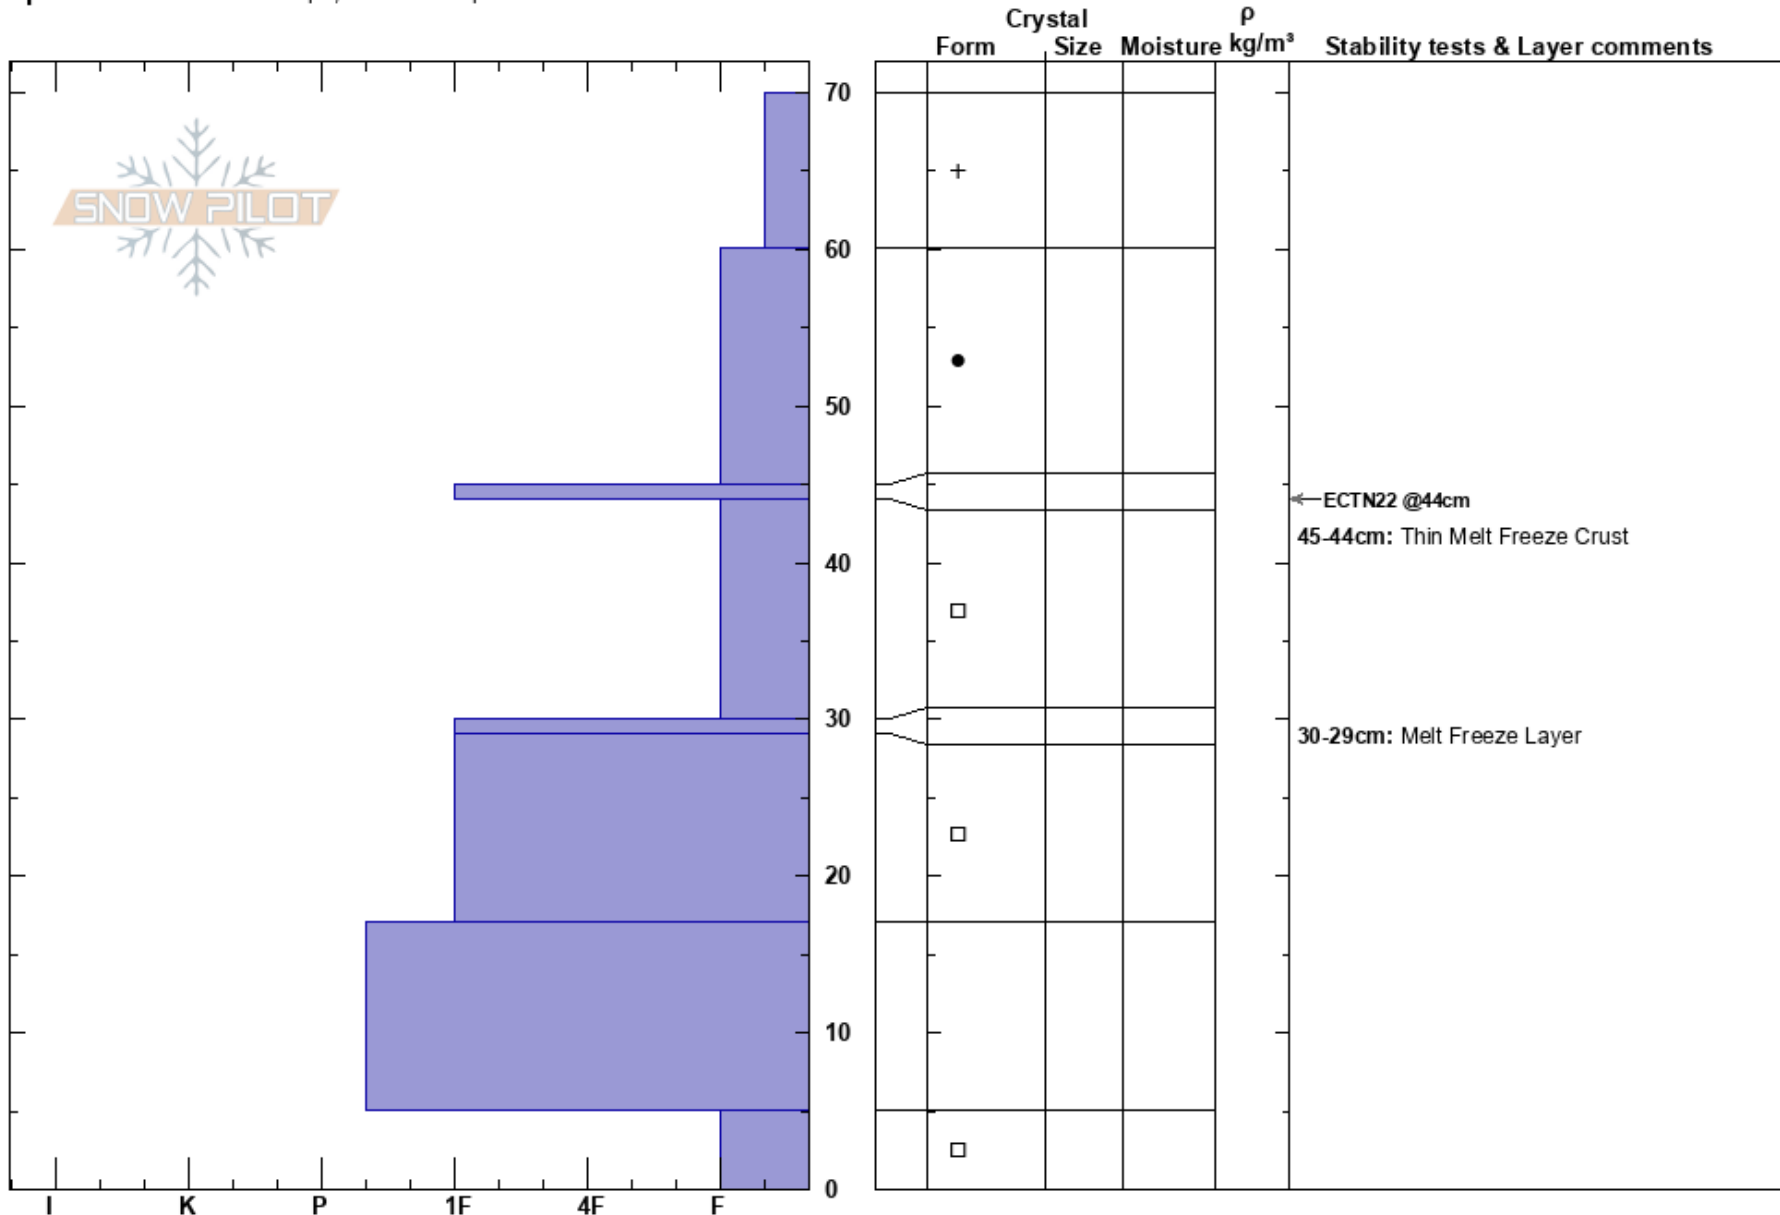

Main Bowl #1
 Chugach Range
 AK
 Elevation: 2630 ft
 Aspect: 52°

Alan Abel
 12/13/2018 - 12:00pm
 Co-ord: 60.82238N, -149.19507W
 Slope Angle: 18°
 Wind Loading:

Stability: **HS:70**
 Air Temperature:
 Sky Cover: CLR
 Precipitation: NO
 Wind: Calm

Layer Notes:
 45-44cm: Thin Melt Freeze Crust
 30-29cm: Melt Freeze Layer

Specifics: Ski tracks on slope; We skied slope

Notes: