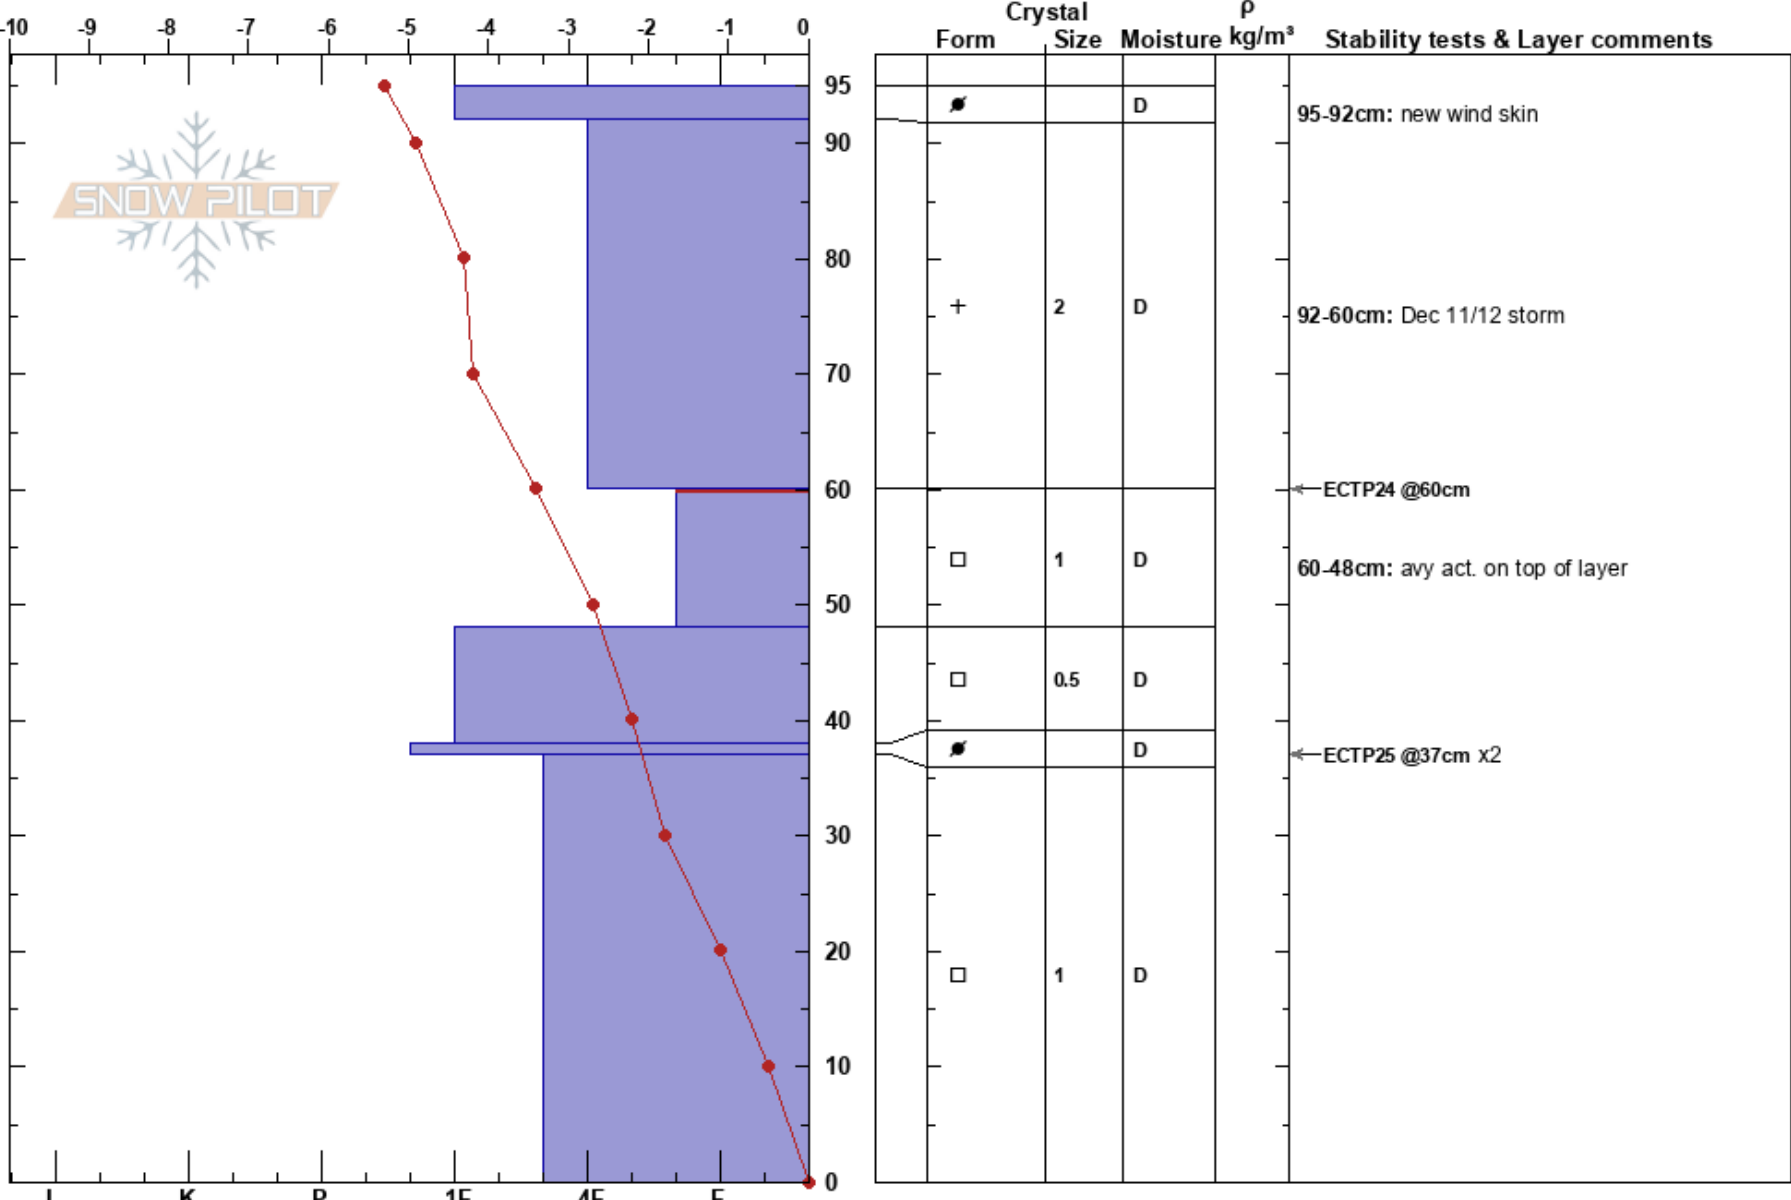

Shields Creek
 Lewis Range
 MT
Elevation: 6200 ft
Aspect: E

BNSF Avalanche Safety
 12/13/2018 - 1:40pm
Co-ord: 48.25700N, -113.48470W
Slope Angle: 27°
Wind Loading: yes

Stability: Poor
Air Temperature: -4.8°C
Sky Cover: OVC
Precipitation: S-1
Wind: SW Moderate

HS:95
PF:40
Layer Notes:
 95-92cm: new wind skin
 92-60cm: Dec 11/12 storm
 60-48cm: avy act. on top of layer
 60-48cm: Problematic layer

Specifics: Collapsing, localized; Cracking; Recent avalanche activity on similar slopes