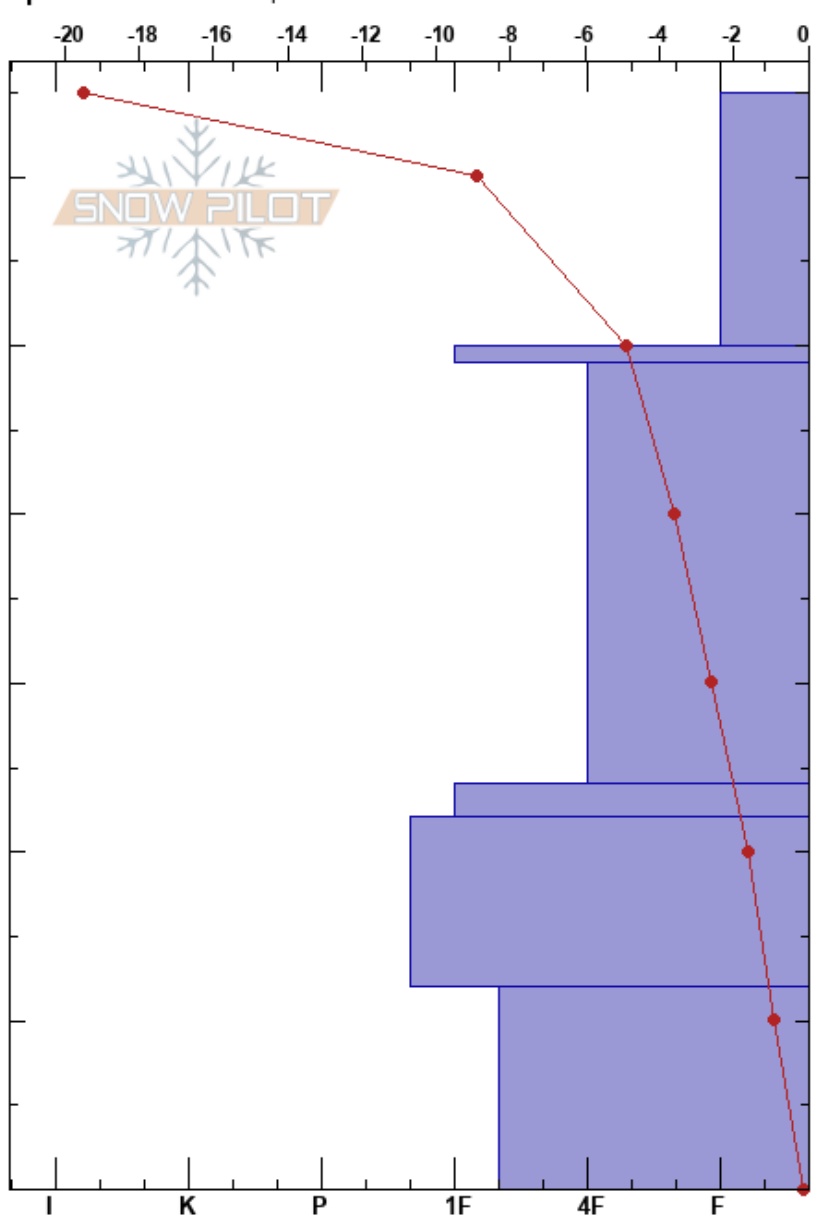

NW Tenderfoot 2385'  
 Chugach Range  
 AK  
 Elevation: 726 m  
 Aspect: NW  
 Specifics: We skied slope

Nikki Champion  
 12/13/2018 - 12:00pm  
 Co-ord:  
 Slope Angle: 35°  
 Wind Loading: yes

Stability: **HS:65**  
 Air Temperature: -14.3°C  
 Sky Cover: CLR  
 Precipitation: NO  
 Wind: S Calm

Layer Notes:  
 12-0cm: Mix Deterioration

Form	Crystal Size	Moisture	$\rho$ kg/m <sup>3</sup>	Stability tests & Layer comments
/	0.5-1			
⊙⊙				
• ( / )	0.5-1			← CT28 @42cm 2mm facets ← ECTN27 @42cm 2mm facets
∇	3			
⊙⊙(□)	2-3			
□ ⊙⊙	2-3			12-0cm: Mix Deterioration