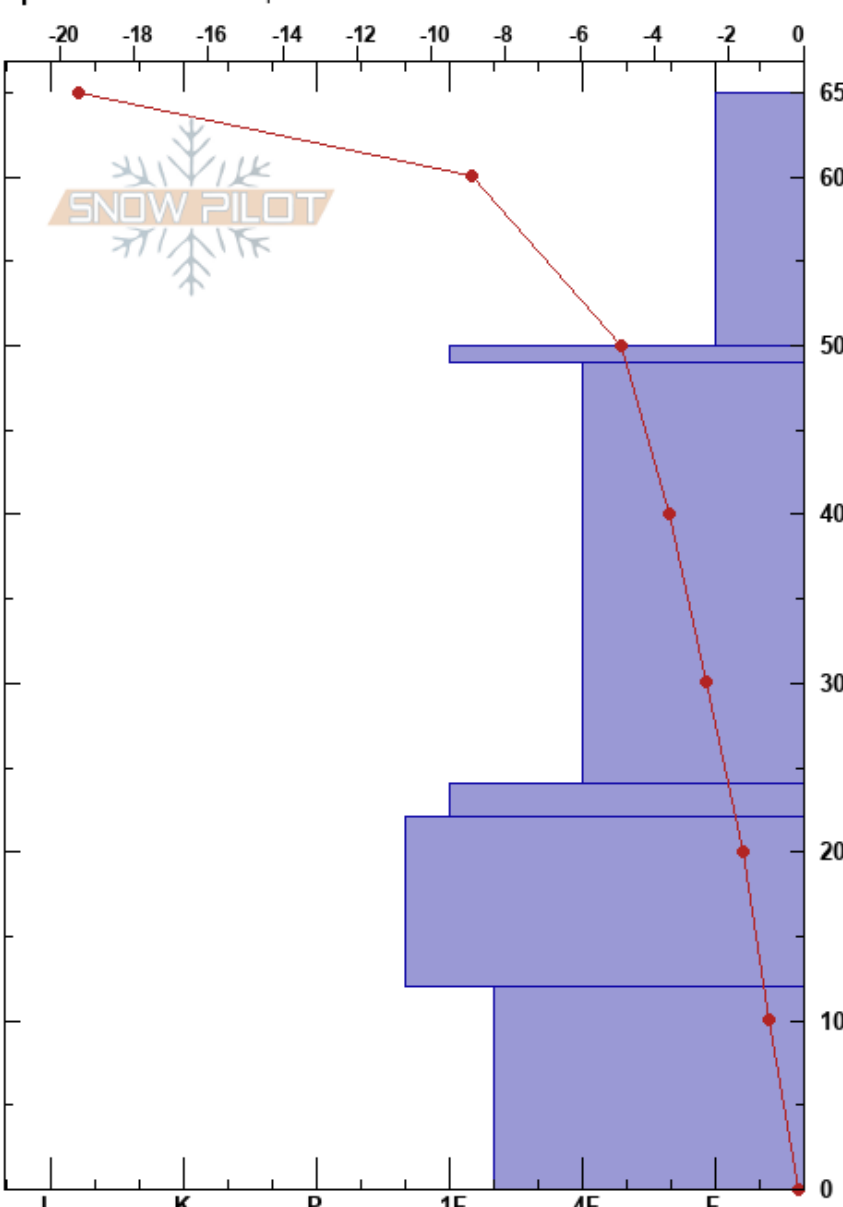

NW Tenderfoot 2385'  
 Chugach Range  
 AK  
 Elevation: 726 m  
 Aspect: NW  
 Specifics: We skied slope

Nikki Champion  
 12/13/2018 - 12:00pm  
 Co-ord:  
 Slope Angle: 35°  
 Wind Loading: yes

Stability: **HS:65**  
 Air Temperature: -14.3°C  
 Sky Cover: CLR  
 Precipitation: NO  
 Wind: S Calm

Layer Notes:  
 12-0cm: Mix Deterioration

Form	Crystal Size	Moisture	$\rho$ kg/m <sup>3</sup>	Stability tests & Layer comments
/	0.5-1			
⊙⊙				
• ( / )	0.5-1			← CT28 @42cm 2mm facets ← ECTN27 @42cm 2mm facets
∇	3			
⊙⊙(□)	2-3			
□ ⊙⊙	2-3			12-0cm: Mix Deterioration