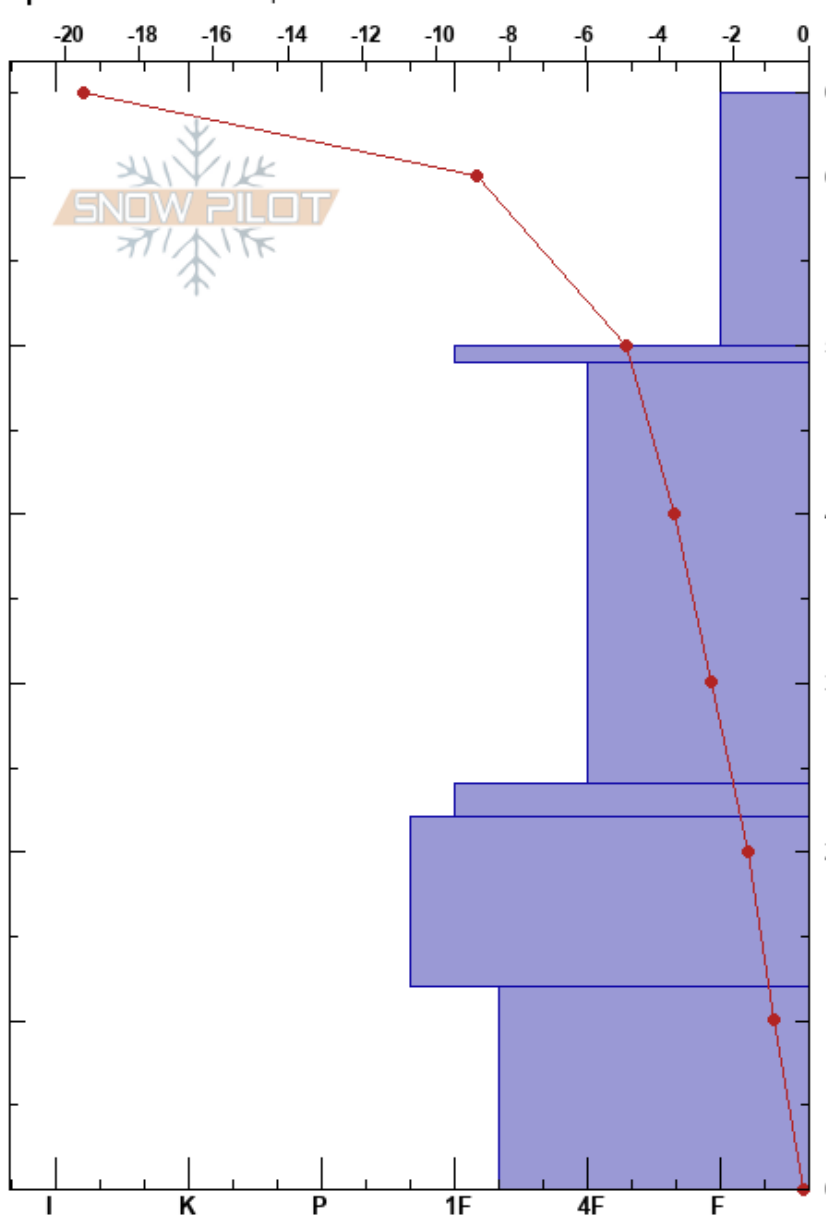

NW Tenderfoot 2385'  
 Chugach Range  
 AK  
 Elevation: 726 m  
 Aspect: NW  
 Specifics: We skied slope

Nikki Champion  
 12/13/2018 - 12:00pm  
 Co-ord:  
 Slope Angle: 35°  
 Wind Loading: yes

Stability: **HS:65**  
 Air Temperature: -14.3°C  
 Sky Cover: CLR  
 Precipitation: NO  
 Wind: S Calm

Layer Notes:  
 12-0cm: Mix Deterioration

Form	Crystal Size	Moisture	$\rho$ kg/m <sup>3</sup>	Stability tests & Layer comments
	0.5-1			
⊙⊙				
• ( / )	0.5-1			CT28 @42cm 2mm facets ECTN27 @42cm 2mm facets
∇	3			
⊙⊙ (□)	2-3			
□ ⊙⊙	2-3			12-0cm: Mix Deterioration