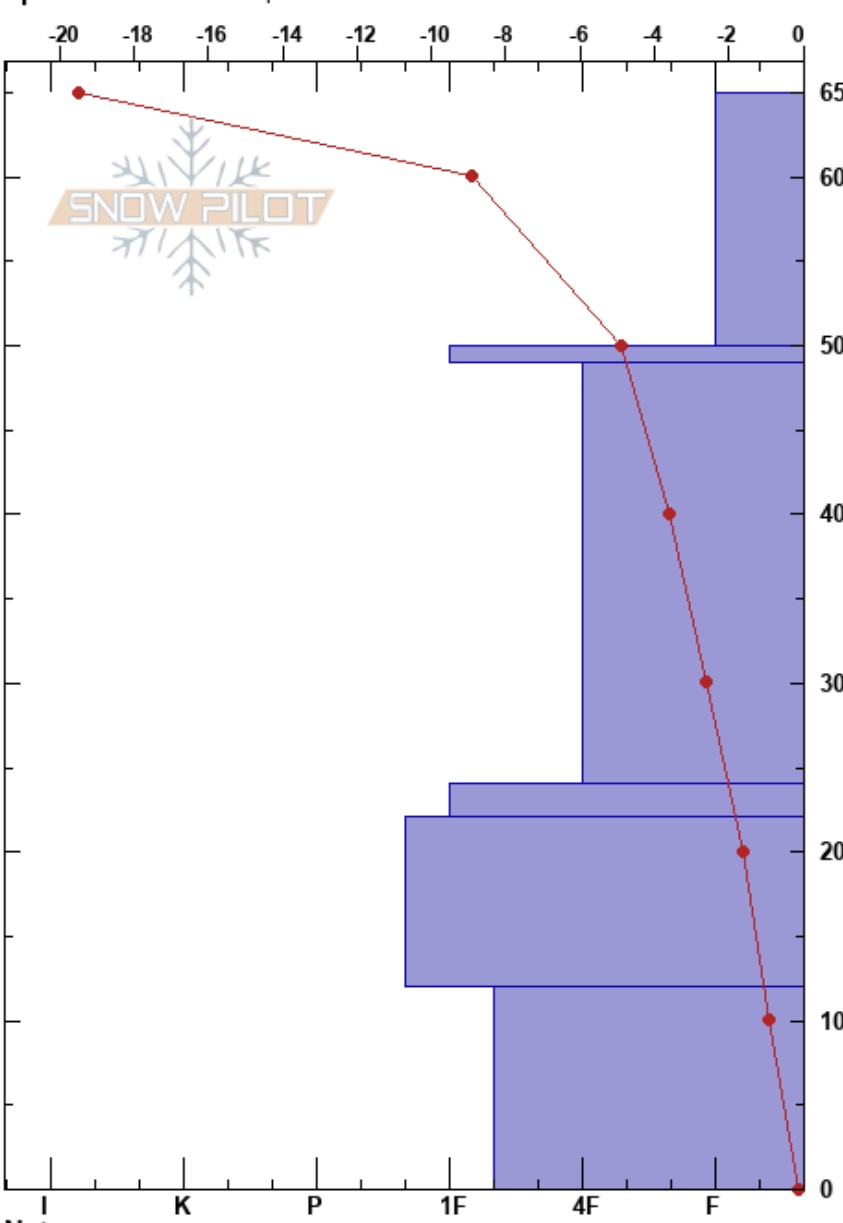

NW Tenderfoot 2385'
 Chugach Range
 AK
 Elevation: 726 m
 Aspect: NW
 Specifics: We skied slope

Nikki Champion
 12/13/2018 - 12:00pm
 Co-ord:
 Slope Angle: 35°
 Wind Loading: yes

Stability: **HS:65**
 Air Temperature: -14.3°C
 Sky Cover: CLR
 Precipitation: NO
 Wind: S Calm

Layer Notes:
 12-0cm: Mix Deterioration

Form	Crystal		Moisture	ρ kg/m ³	Stability tests & Layer comments
	Size				
/	0.5-1				
⊙⊙					
• (/)	0.5-1				← CT28 @42cm 2mm facets ← ECTN27 @42cm 2mm facets
∇	3				
⊙⊙ (□)	2-3				
□ ⊙⊙	2-3				12-0cm: Mix Deterioration