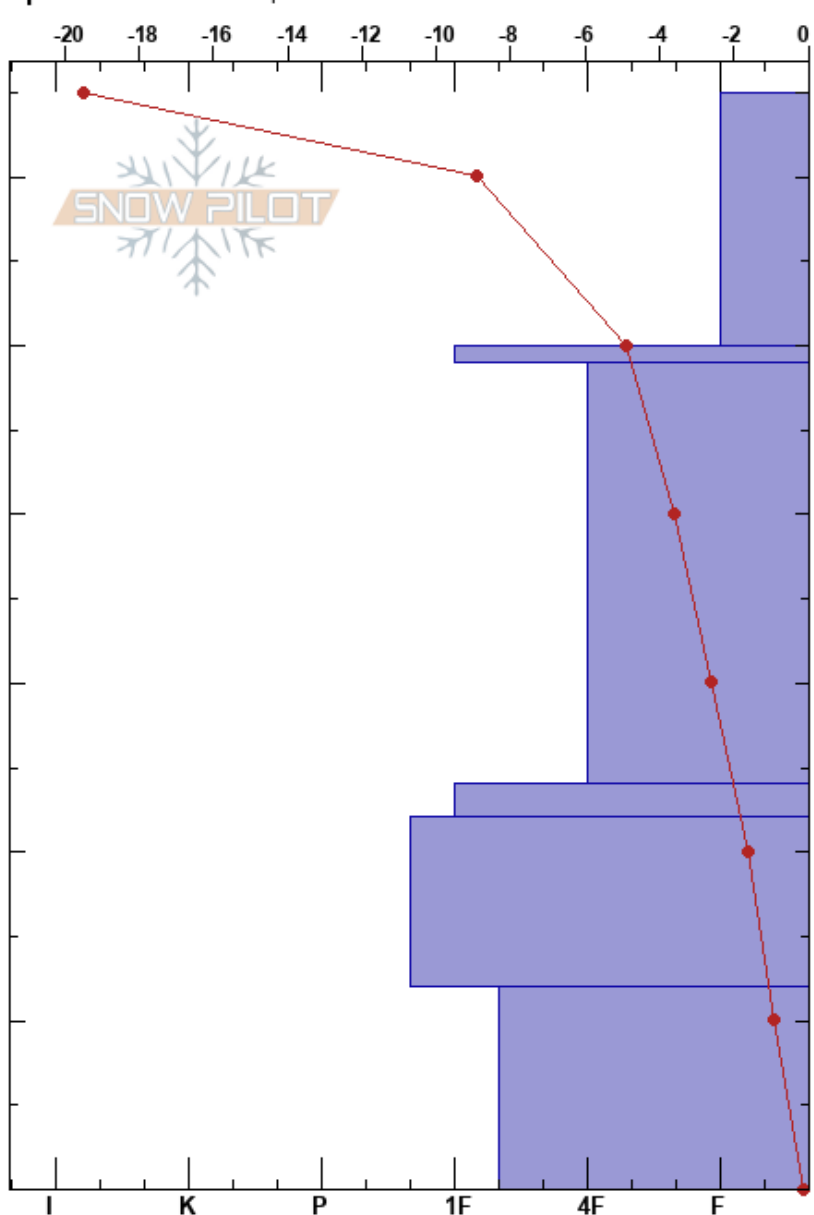

NW Tenderfoot 2385'  
 Chugach Range  
 AK  
 Elevation: 726 m  
 Aspect: NW  
 Specifics: We skied slope

Nikki Champion  
 12/13/2018 - 12:00pm  
 Co-ord:  
 Slope Angle: 35°  
 Wind Loading: yes

Stability: **HS:65**  
 Air Temperature: -14.3°C  
 Sky Cover: CLR  
 Precipitation: NO  
 Wind: S Calm

Layer Notes:  
 12-0cm: Mix Deterioration

Form	Crystal Size	Moisture	$\rho$ kg/m <sup>3</sup>	Stability tests & Layer comments
/	0.5-1			
⊙⊙				
• ( / )	0.5-1			CT28 @42cm 2mm facets ECTN27 @42cm 2mm facets
∇	3			
⊙⊙(□)	2-3			
□ ⊙⊙	2-3			12-0cm: Mix Deterioration