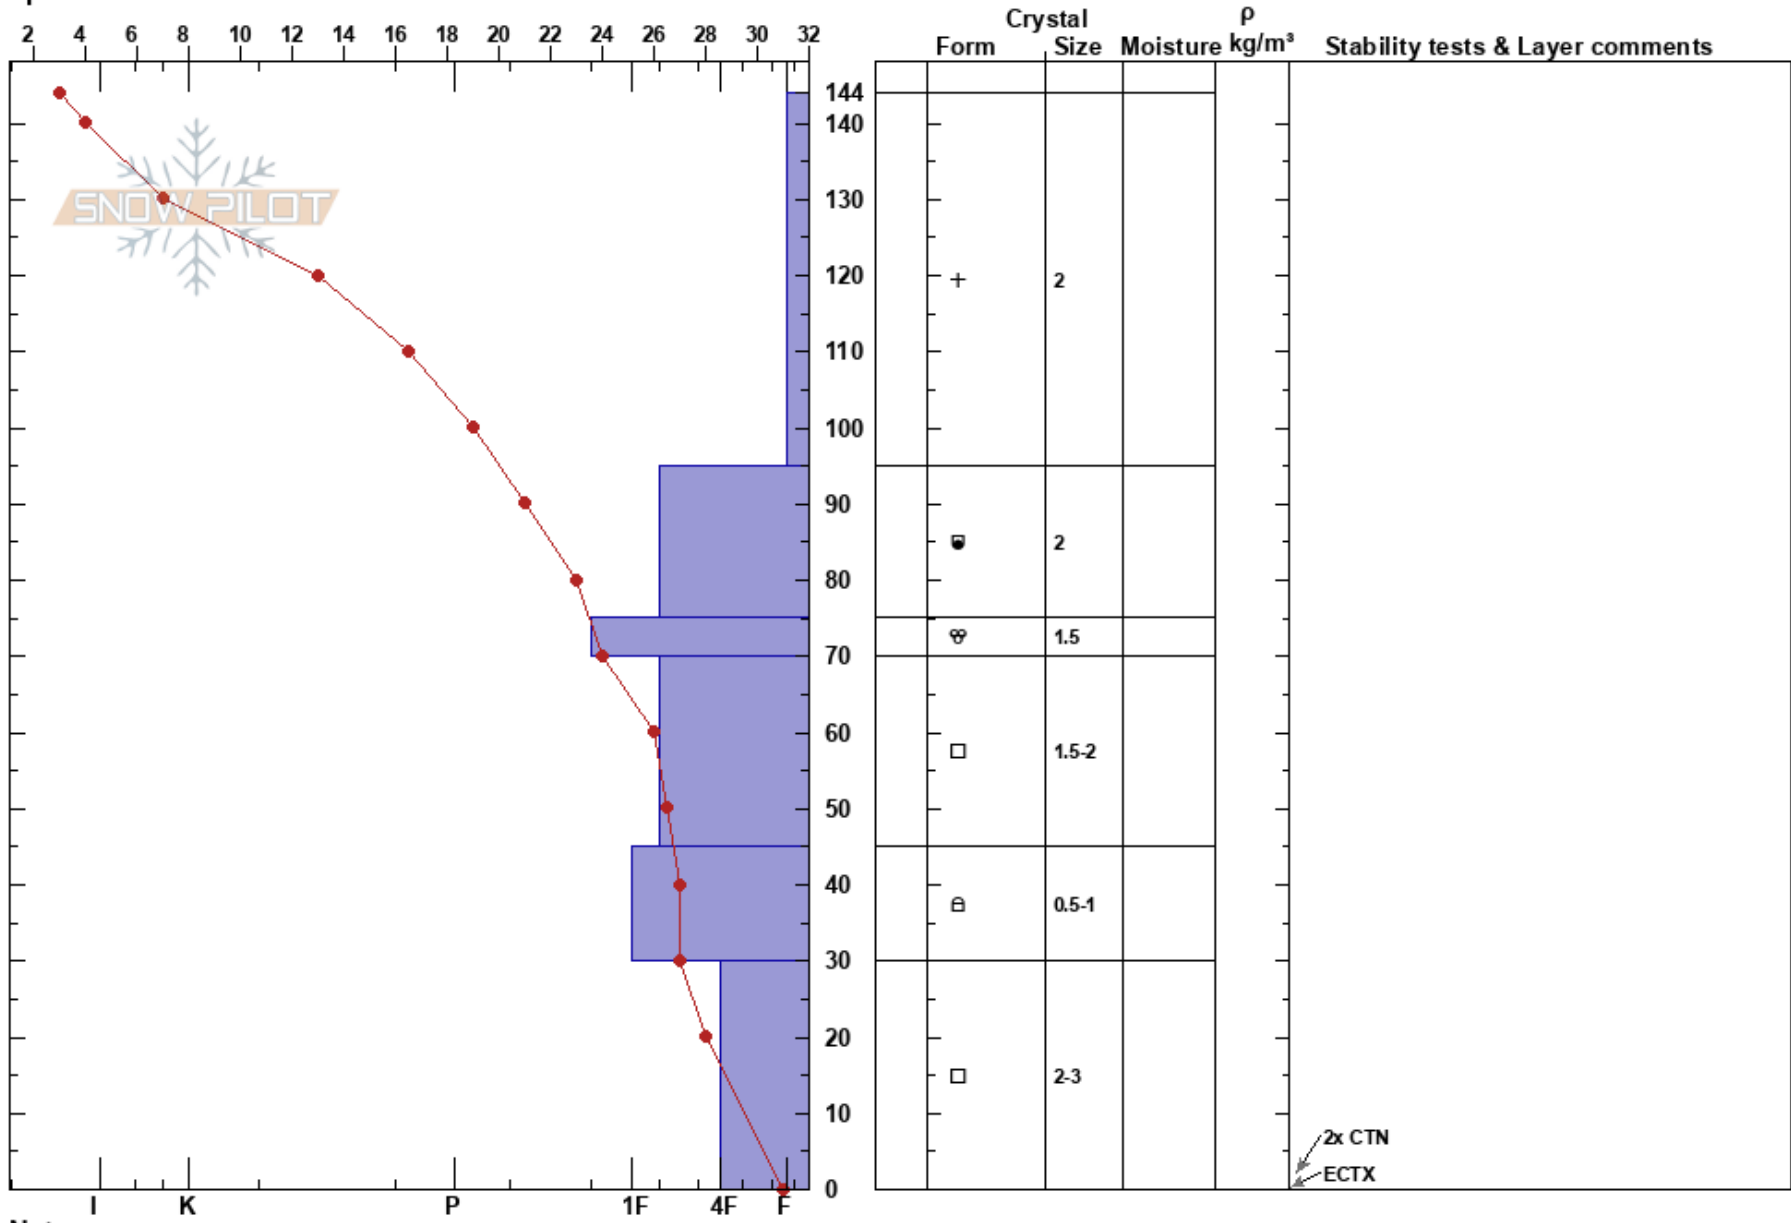

Grizzly Gulch (Lower)
 Wasatch Range
 UT
 Elevation: 9450 ft
 Aspect: W
 Specifics:

Mathieu Brown
 12/13/2018 - 12:18pm
 Co-ord: 12T 447368W 4493924N
 Slope Angle: 26°
 Wind Loading: previous

Stability: Good
 Air Temperature: 24°F
 Sky Cover: CLR
 Precipitation: NO
 Wind: Calm

HS: 144
 PS: 20 30-0cm: Problematic layer

Notes: No gusts during pit digging period. Site likely experienced moderate to strong winds 24 hours prior.