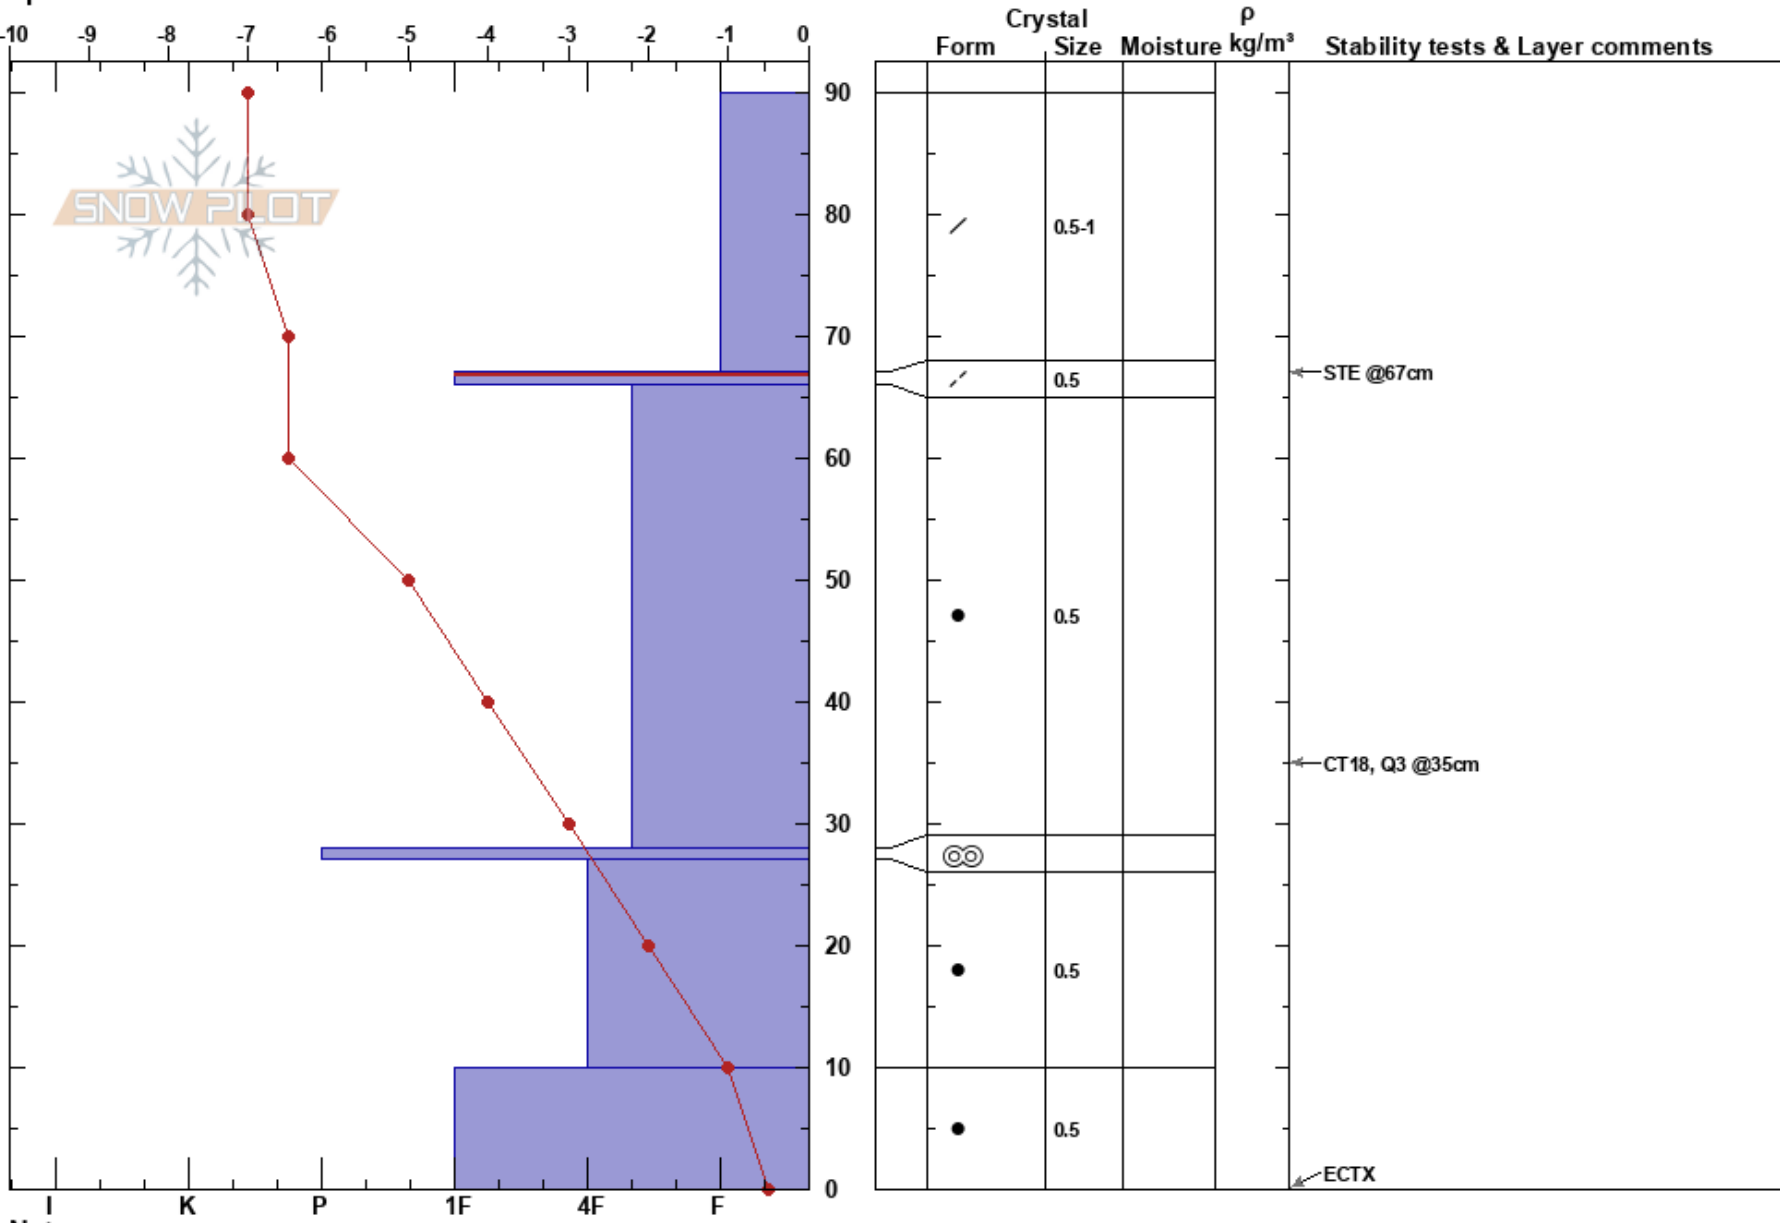

Pro 1 Bridge
 Wasatch Range
 UT
 Elevation: 9490 ft
 Aspect: S
 Specifics:

David Martin
 12/13/2018 - 3:00pm
 Co-ord: 40.59589N, -111.61774W
 Slope Angle: 15°
 Wind Loading: no

Stability: Very Good HS:90
 Air Temperature: -5.5°C PF:40 67-66cm:Problematic layer
 Sky Cover: FEW
 Precipitation: NO
 Wind: Calm