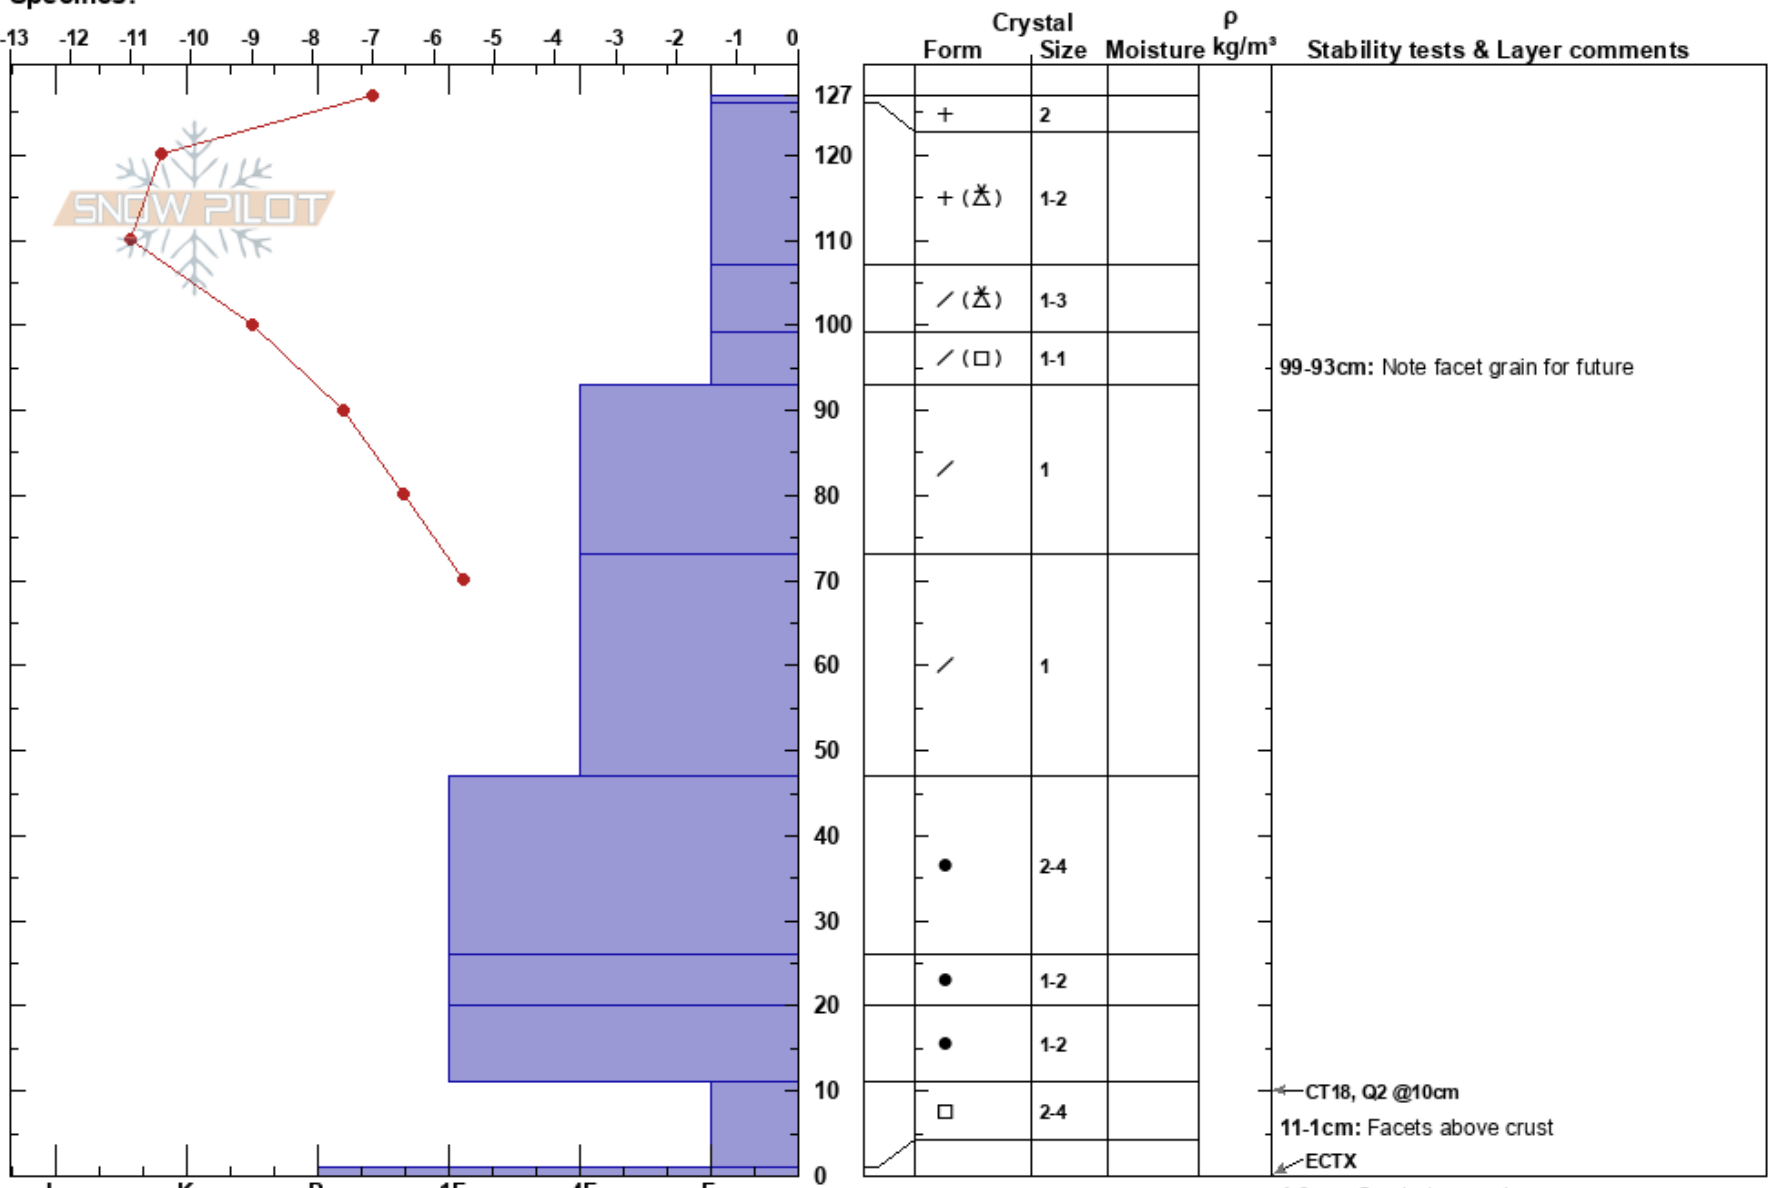

Grizzly Cat Turnaround
 Wasatch Range
 UT
 Elevation: 9514 ft
 Aspect: W
 Specifics:

Erme Catino
 12/13/2018 - 1:40pm
 Co-ord: 40.59606N, -111.61805W
 Slope Angle: 27°
 Wind Loading: no

Stability:
 Air Temperature: -5°C
 Sky Cover: FEW
 Precipitation: NO
 Wind: Calm

HS: 127
 PF: 40
 PS: 15
 99-93cm: Note facet grain for future
 11-1cm: Facets above crust
 11-1cm: Problematic layer
 1-0cm: Crust at ground

Notes: Clear and calm day after a strong cold frontal passage the day prior - that featured moderate to strong NW winds with intense gusts and S2 snowfall. New snow was around a foot with .5 - 1.0 inches of water in upper LCC.