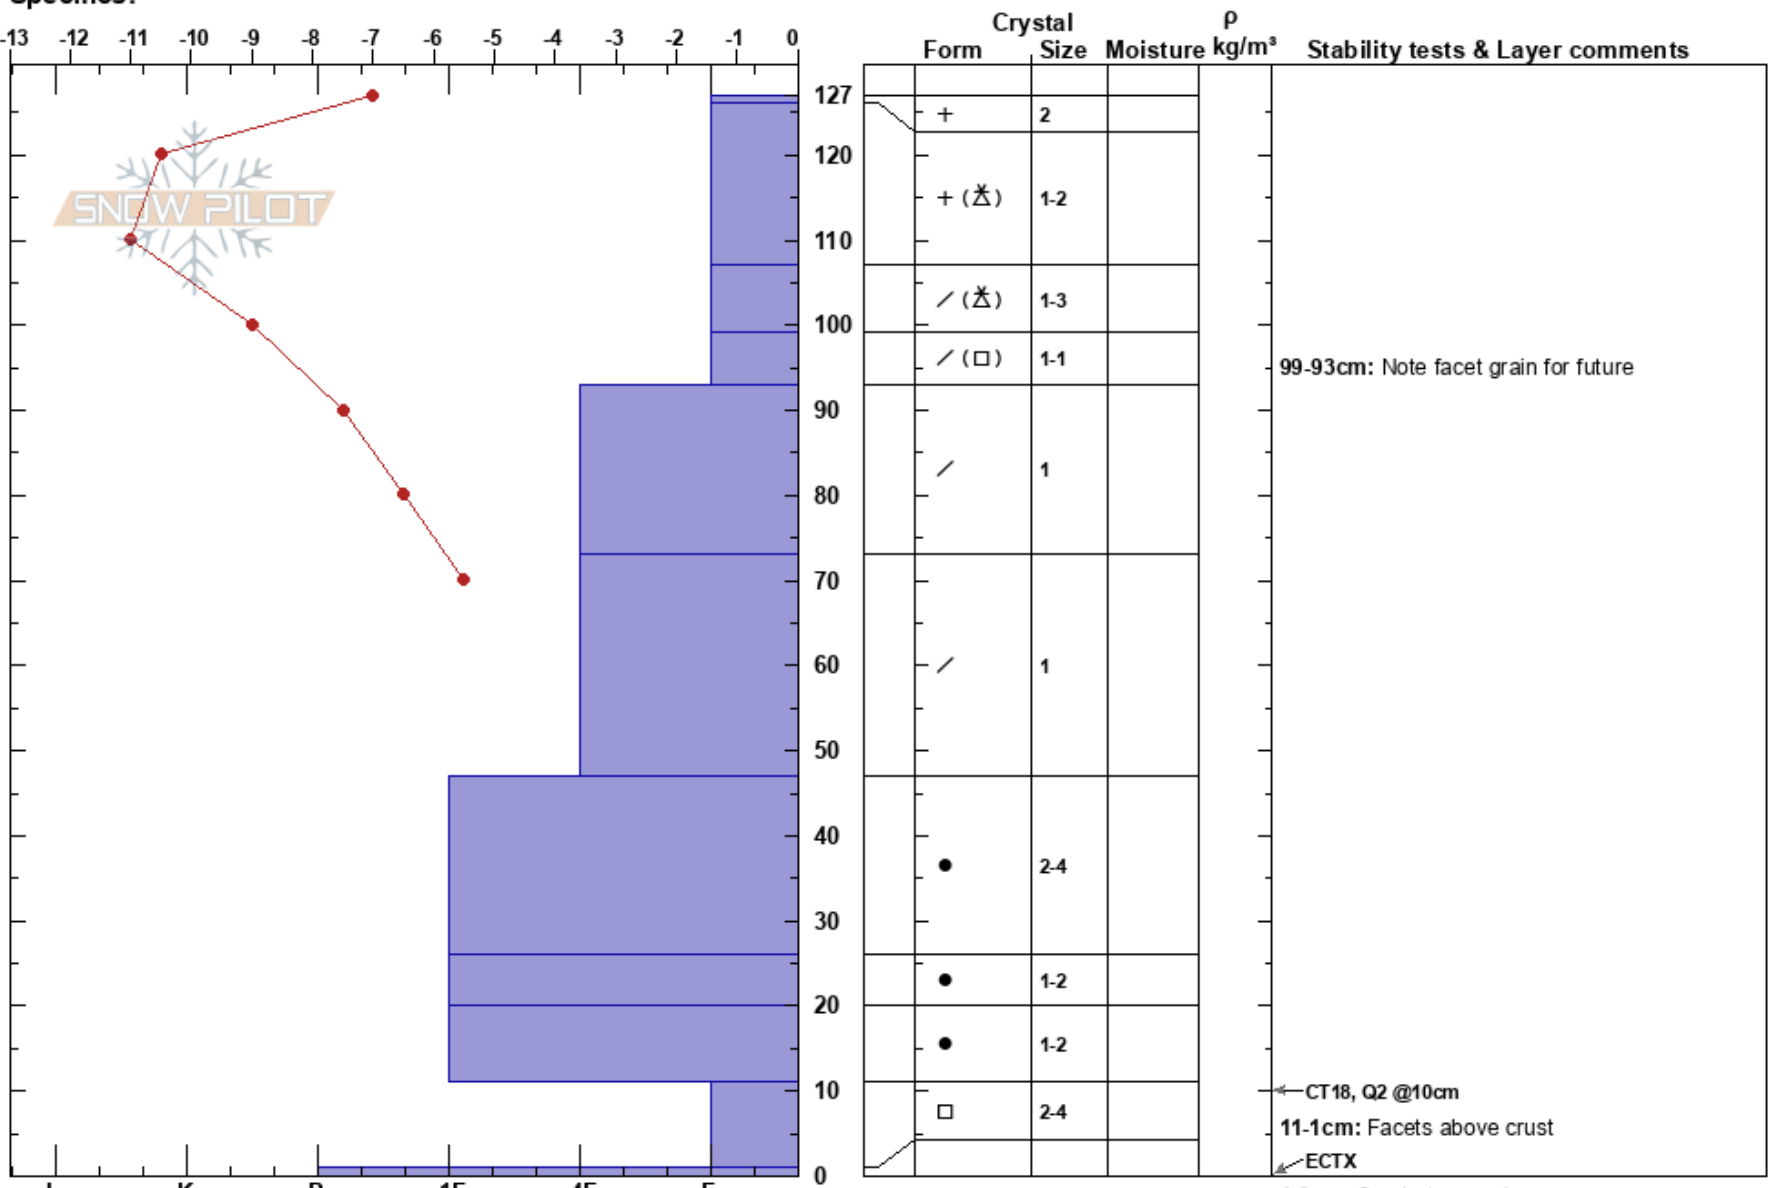

Grizzly Cat Turnaround
 Wasatch Range
 UT
Elevation: 9514 ft
Aspect: W
Specifics:

Erme Catino
 12/13/2018 - 1:40pm
Co-ord: 40.59606N, -111.61805W
Slope Angle: 27°
Wind Loading: no

Stability:
Air Temperature: -5°C
Sky Cover: FEW
Precipitation: NO
Wind: Calm

HS: 127
PF: 40
PS: 15
Layer Notes:
 99-93cm: Note facet grain for future
 11-1cm: Facets above crust
 11-1cm: Problematic layer
 1-0cm: Crust at ground

Notes: Clear and calm day after a strong cold frontal passage the day prior - that featured moderate to strong NW winds with intense gusts and S2 snowfall. New snow was around a foot with .5 - 1.0 inches of water in upper LCC.