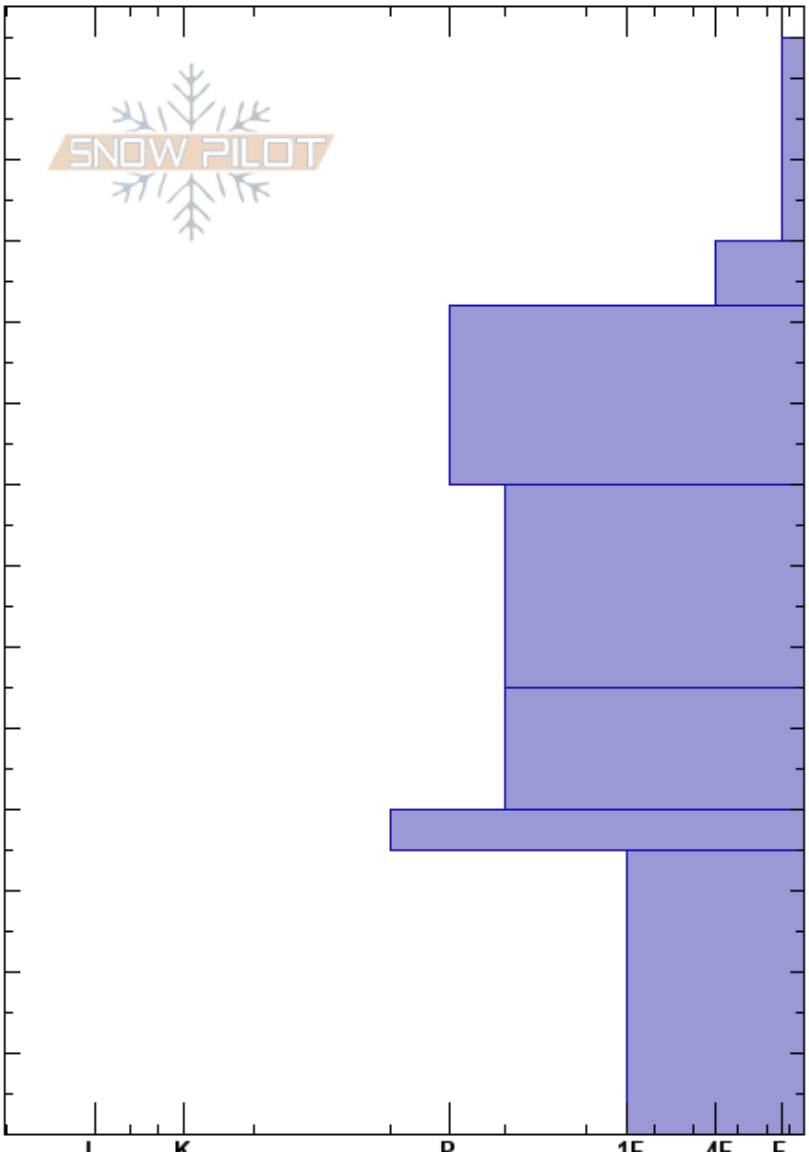

Buff Pass east side
 Park Range
 CO
Elevation: 10300 ft
Aspect: E
Specifics:

Kreston Rohrig
 12/13/2018 - 1:00pm
Co-ord: 40.54219N, -106.66338W
Slope Angle: 30°
Wind Loading:

Stability:
Air Temperature: 20°C
Sky Cover: CLR
Precipitation: NO
Wind: W Calm

HS: 135

Layer Notes:

Elevation (ft)	Crystal		ρ kg/m ³	Stability tests & Layer comments
	Form	Size		
135				
120	+ (/)			
110	/			
90	•			
70	•			
40	⊙ ⊙			
20	⊖			
0				ECTX

Notes: