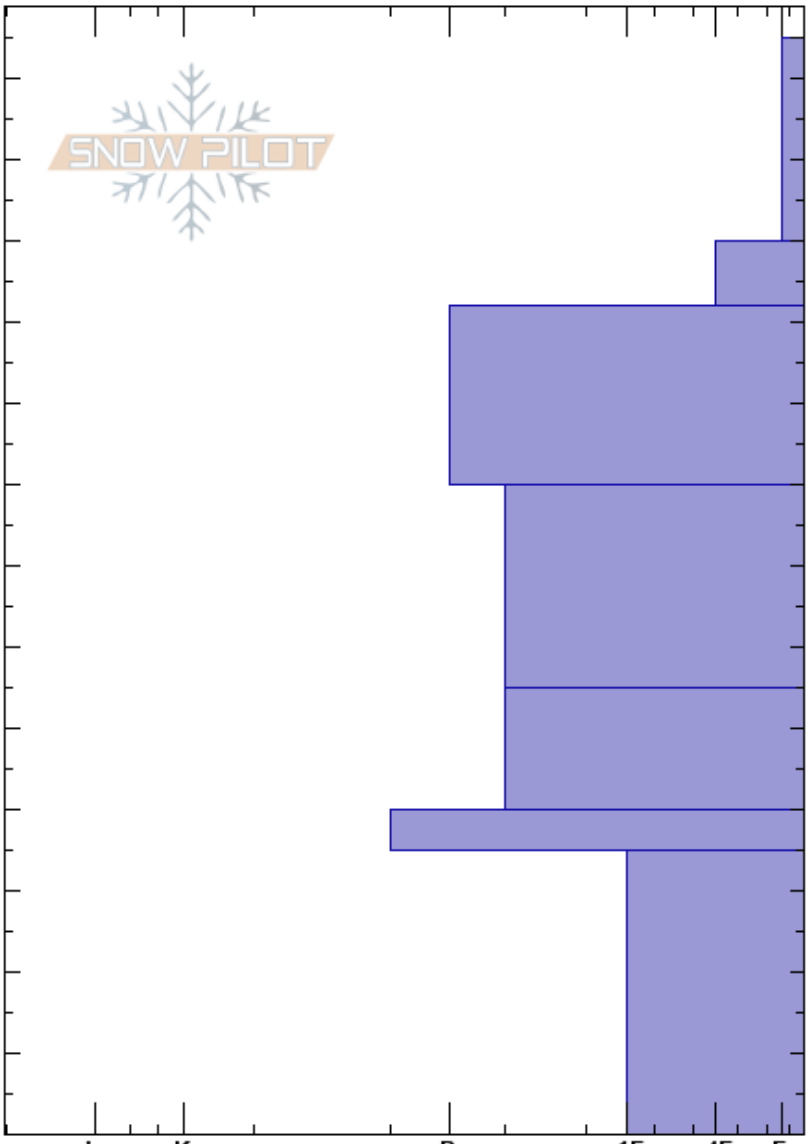

Buff Pass east side  
 Park Range  
 CO  
 Elevation: 10300 ft  
 Aspect: E  
 Specifics:

Kreston Rohrig  
 12/13/2018 - 1:00pm  
 Co-ord: 40.54219N, -106.66338W  
 Slope Angle: 30°  
 Wind Loading:

Stability:  
 Air Temperature: 20°C  
 Sky Cover: CLR  
 Precipitation: NO  
 Wind: W Calm

HS:135

Layer Notes:

Altitude (ft)	Crystal		Moisture	$\rho$ kg/m <sup>3</sup>	Stability tests & Layer comments
	Form	Size			
135					
130					
120	+	(/)			
110	/				
100					
90	•				
80					
70	•				
60					
50					
40	⊙	⊙			
30					
20	⊖				
10					
0					ECTX