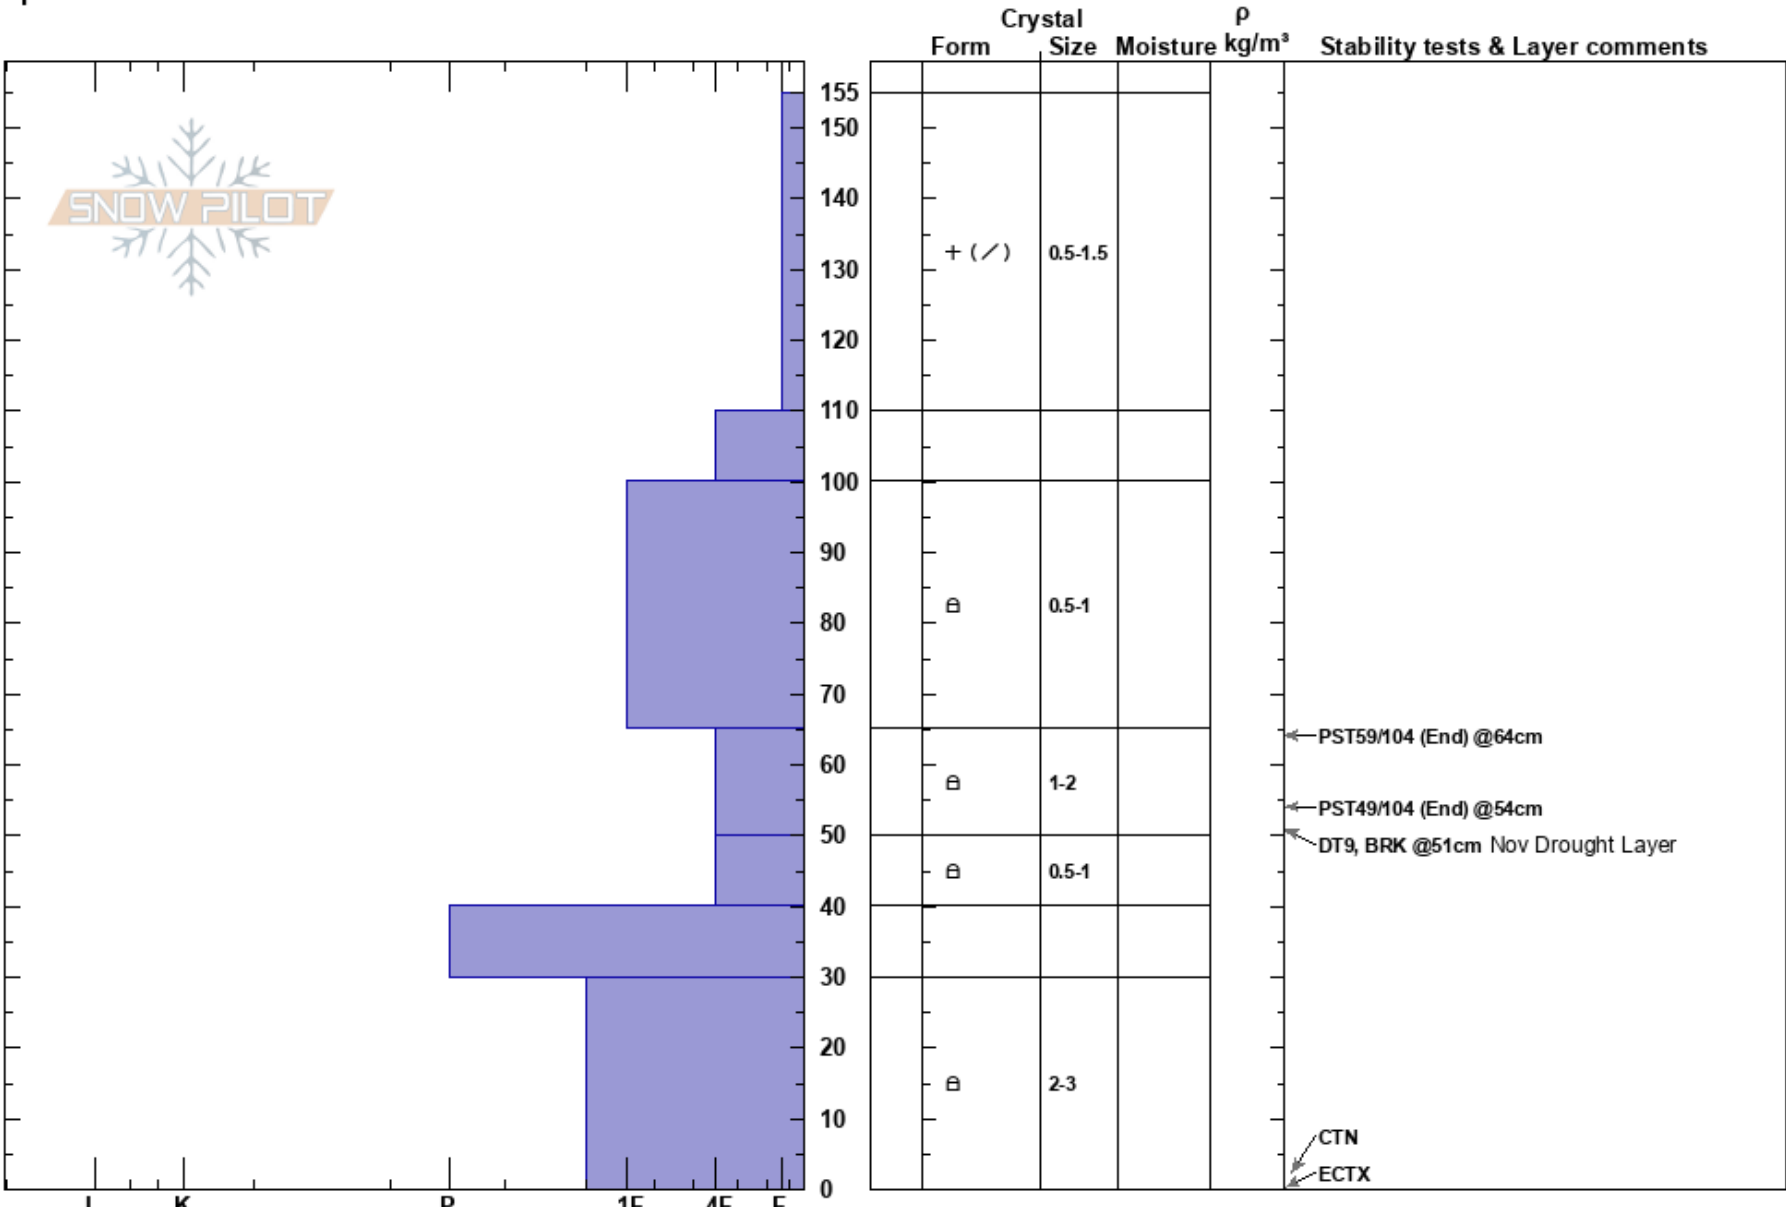

Delta Lake Chute  
 Teton Range  
 WY  
 Elevation: 9750 ft  
 Aspect: NE  
 Specifics:

Nancy Bockino  
 12/13/2018 - 2:00pm  
 Co-ord: 12T 518038E 4841962N  
 Slope Angle: 20°  
 Wind Loading: previous

Stability:  
 Air Temperature:  
 Sky Cover: OVC  
 Precipitation: NO  
 Wind: NW Light Breeze

HS:155  
 Layer Notes:  
 65-50cm: Problematic layer

Notes: