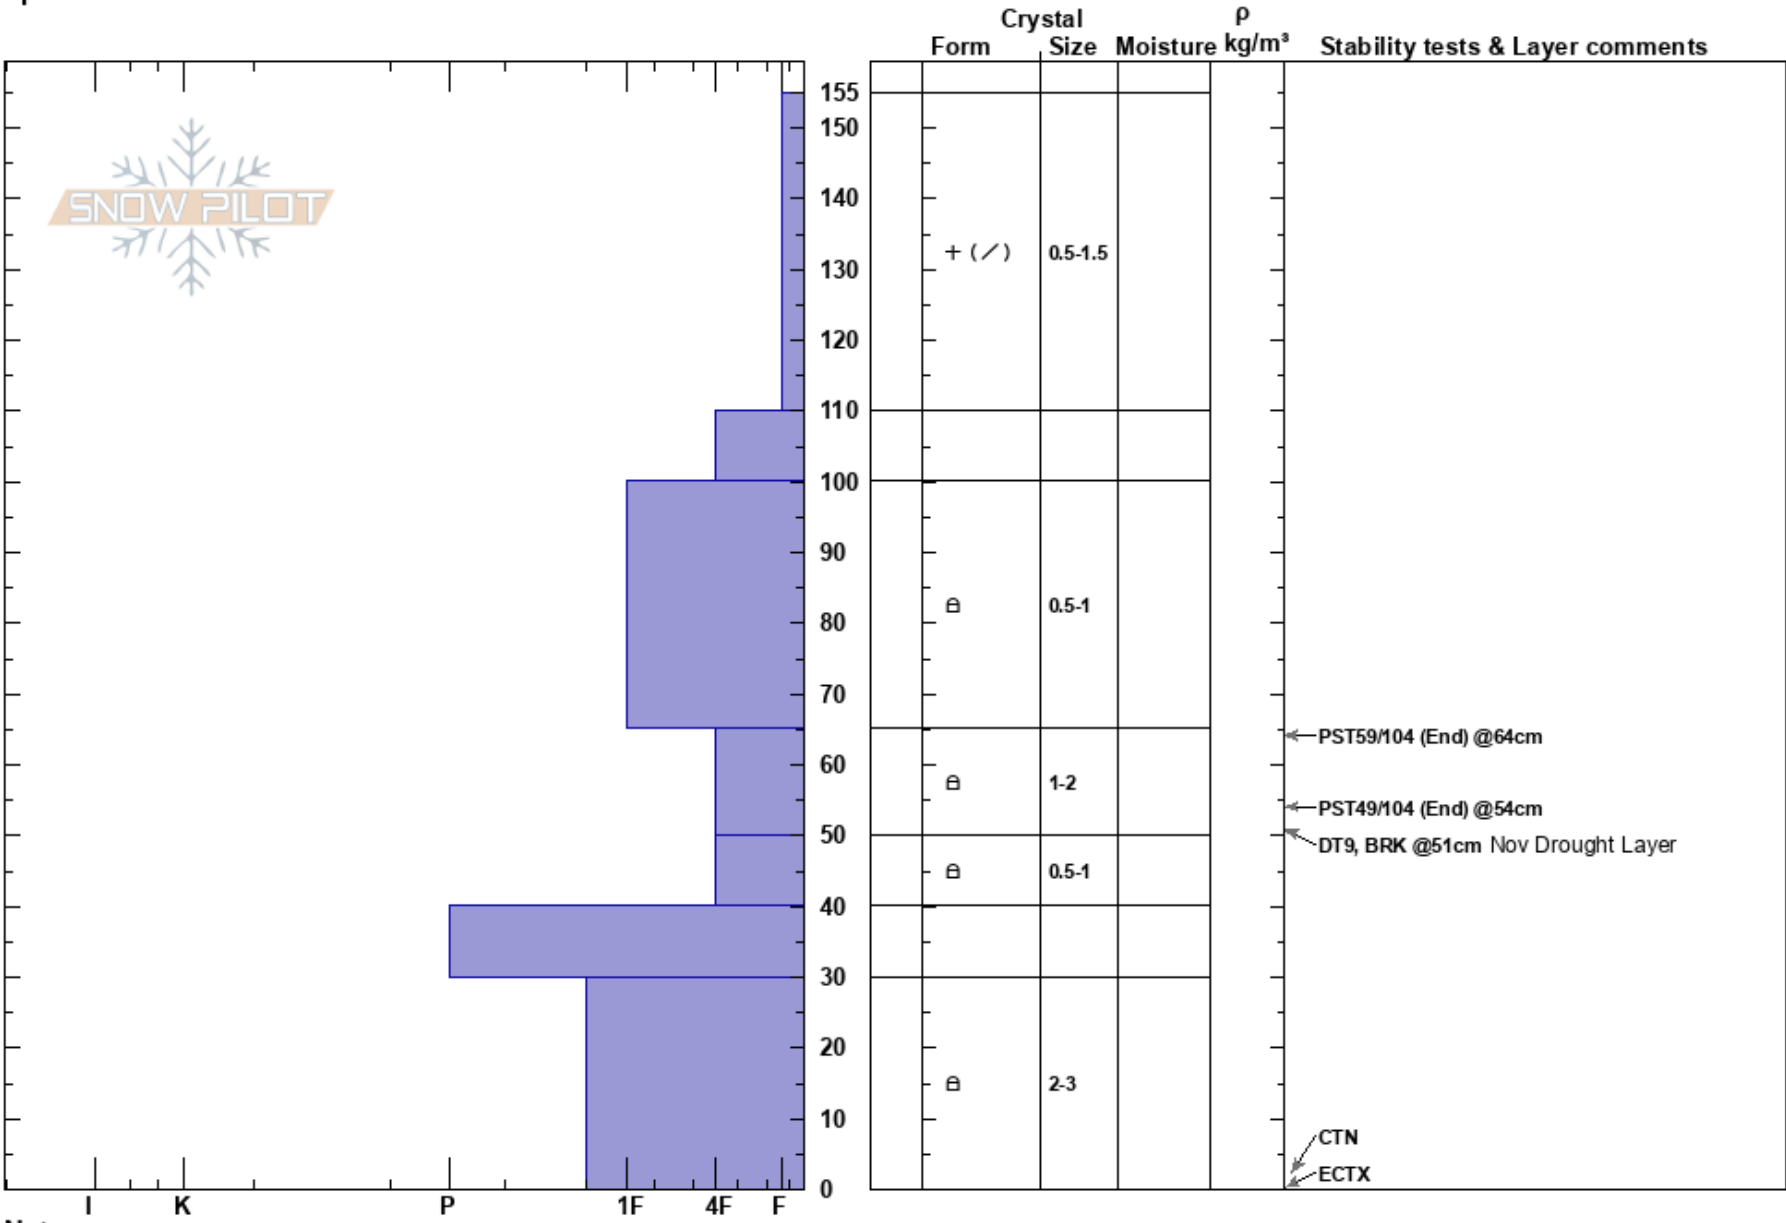

Delta Lake Chute  
 Teton Range  
 WY  
 Elevation: 9750 ft  
 Aspect: NE  
 Specifics:

Nancy Bockino  
 12/13/2018 - 2:00pm  
 Co-ord: 12T 518038E 4841962N  
 Slope Angle: 20°  
 Wind Loading: previous

Stability:  
 Air Temperature:  
 Sky Cover: OVC  
 Precipitation: NO  
 Wind: NW Light Breeze

HS:155  
 Layer Notes:  
 65-50cm: Problematic layer

Notes: