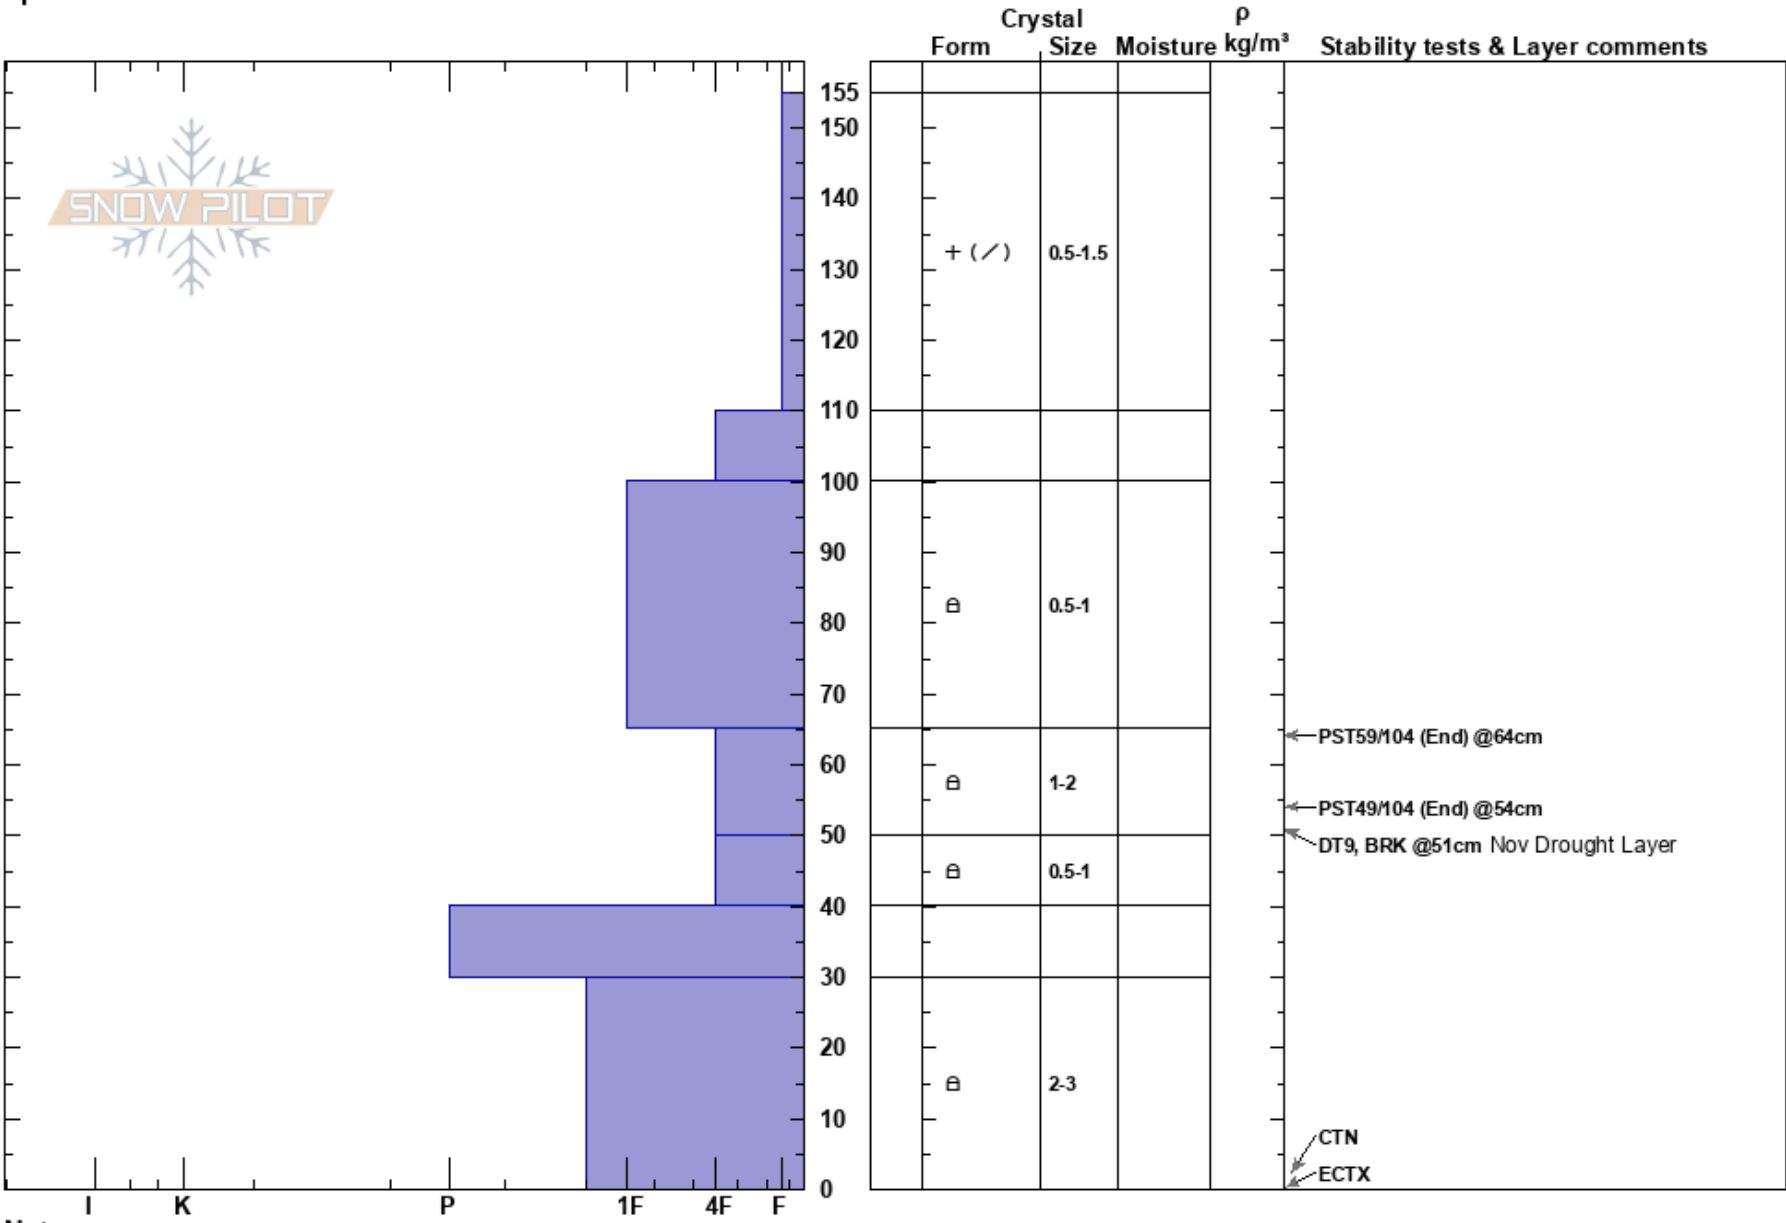

Delta Lake Chute
 Teton Range
 WY
 Elevation: 9750 ft
 Aspect: NE
 Specifics:

Nancy Bockino
 12/13/2018 - 2:00pm
 Co-ord: 12T 518038E 4841962N
 Slope Angle: 20°
 Wind Loading: previous

Stability:
 Air Temperature:
 Sky Cover: OVC
 Precipitation: NO
 Wind: NW Light Breeze

HS:155
 Layer Notes:
 65-50cm: Problematic layer

Notes: