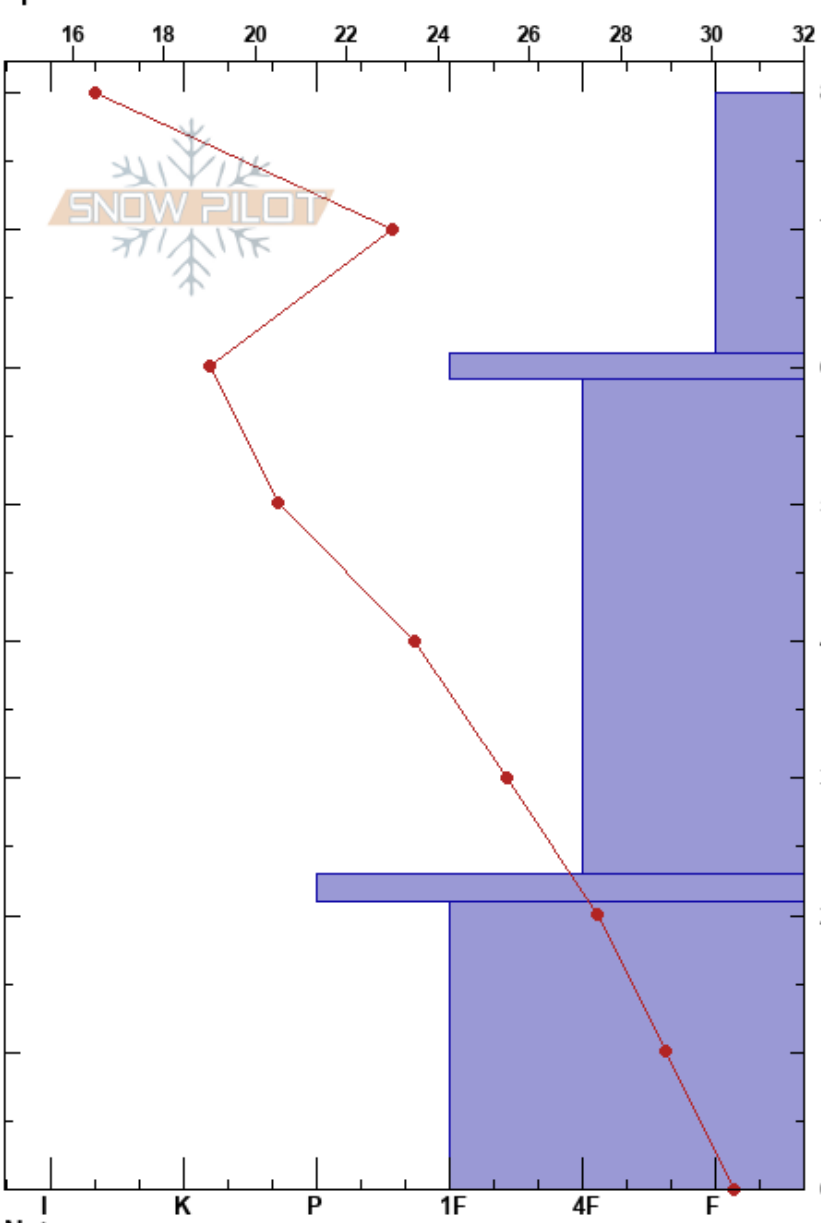

lower michigan city  
 Wasatch Range  
 UT  
 Elevation: 9590 ft  
 Aspect: S  
 Specifics:

max gans  
 12/13/2018 - 1:15pm  
 Co-ord: 40.59438N, -111.62395W  
 Slope Angle: 17°  
 Wind Loading: no

Stability:  
 Air Temperature: 29°F  
 Sky Cover: FEW  
 Precipitation: NO  
 Wind: S Calm

HS:80  
 PF:10  
 61-59cm:Problematic layer

Form	Crystal		$\rho$ kg/m <sup>3</sup>	Stability tests & Layer comments
	Size	Moisture		
+	1			
■	1			
●	2			
■	1			
●	1.5			

Notes:

CTN  
 ECTX