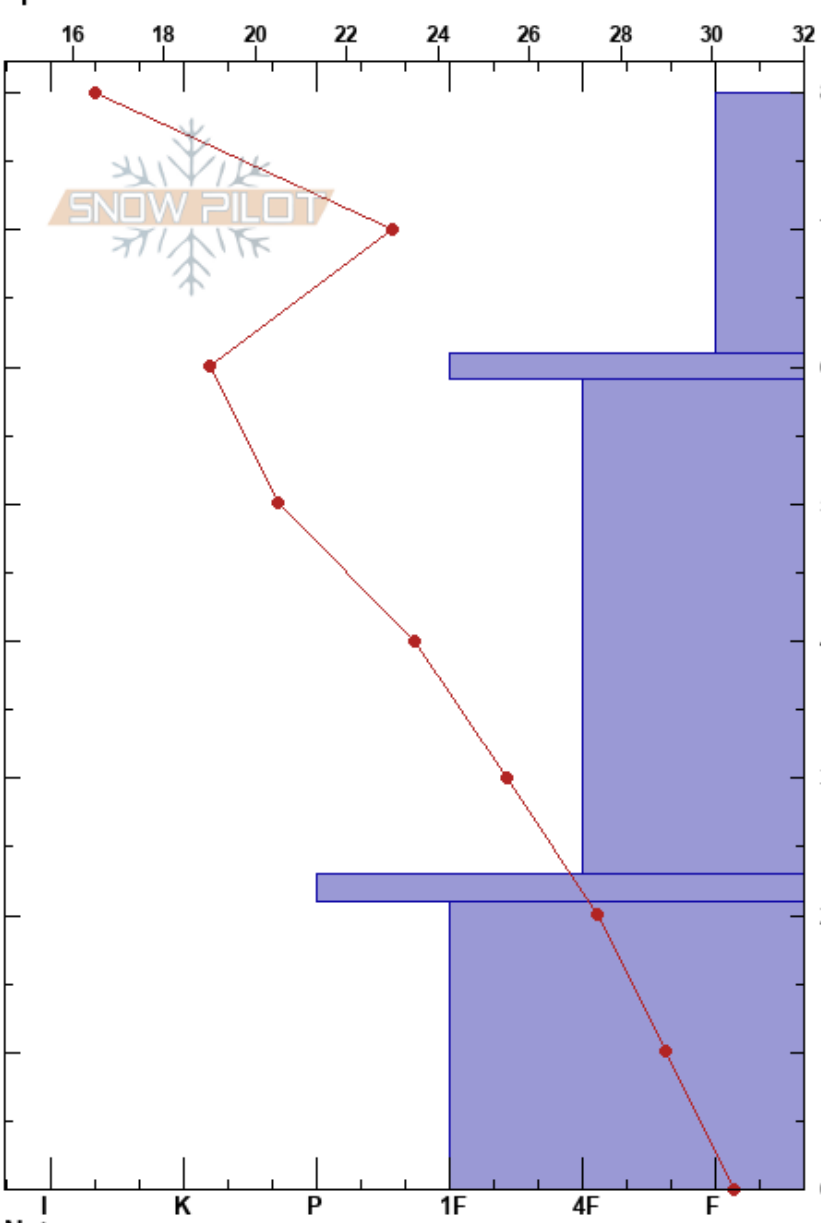

lower michigan city
 Wasatch Range
 UT
 Elevation: 9590 ft
 Aspect: S
 Specifics:

max gans
 12/13/2018 - 1:15pm
 Co-ord: 40.59438N, -111.62395W
 Slope Angle: 17°
 Wind Loading: no

Stability:
 Air Temperature: 29°F
 Sky Cover: FEW
 Precipitation: NO
 Wind: S Calm

HS:80
 PF:10
 61-59cm:Problematic layer

Form	Crystal		ρ kg/m ³	Stability tests & Layer comments
	Size	Moisture		
+	1			
■	1			
●	2			
■	1			
●	1.5			

Notes:

CTN
 ECTX