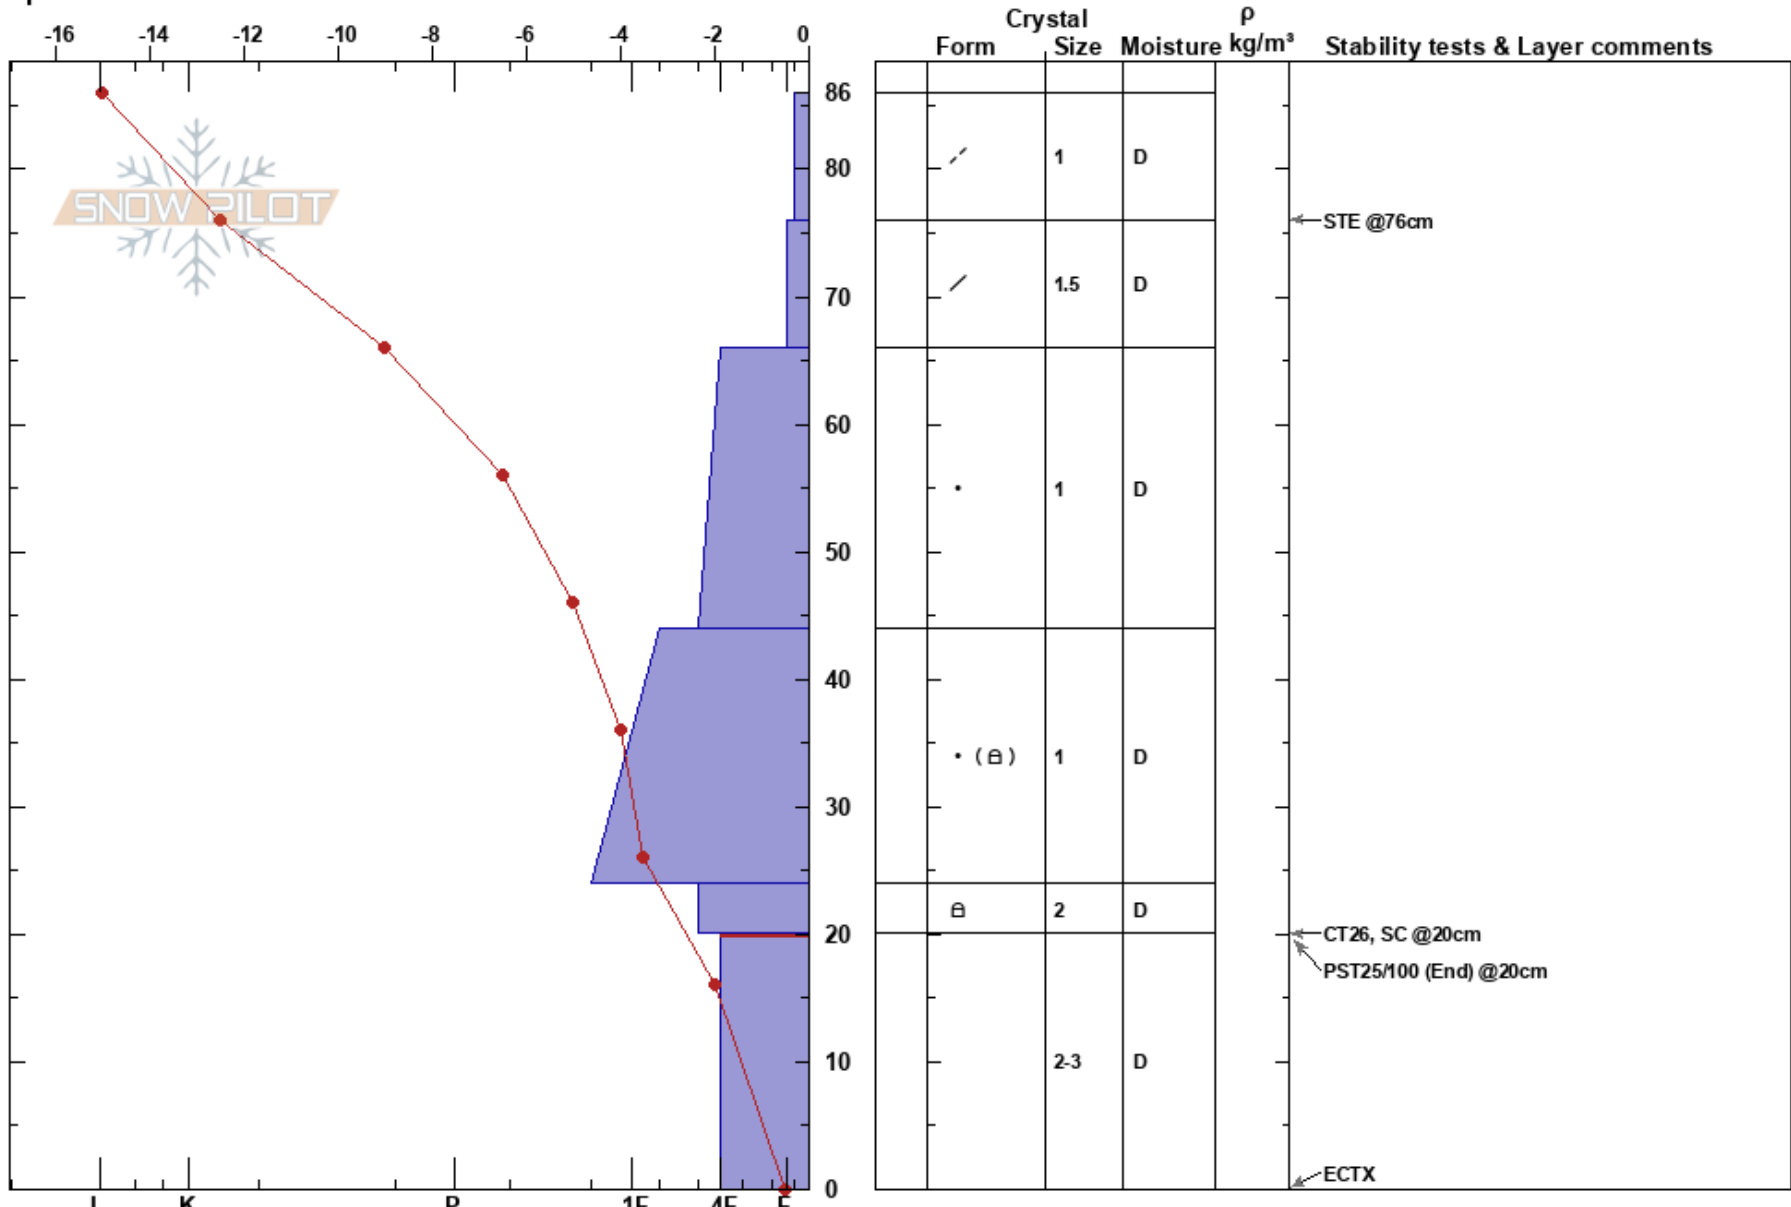

Elkton Study Plot
 Elk Mountains
 CO
Elevation: 10400 ft
Aspect: 225°
Specifics:

Zach Kinler
 12/13/2018 - 9:17am
Co-ord:
Slope Angle: 3°
Wind Loading: yes

Stability: **HS:**86
Air Temperature: -15°C **PF:**40 **Layer Notes:** 20-0cm: Problematic layer
Sky Cover: CLR
Precipitation: NO
Wind: NW Light Breeze