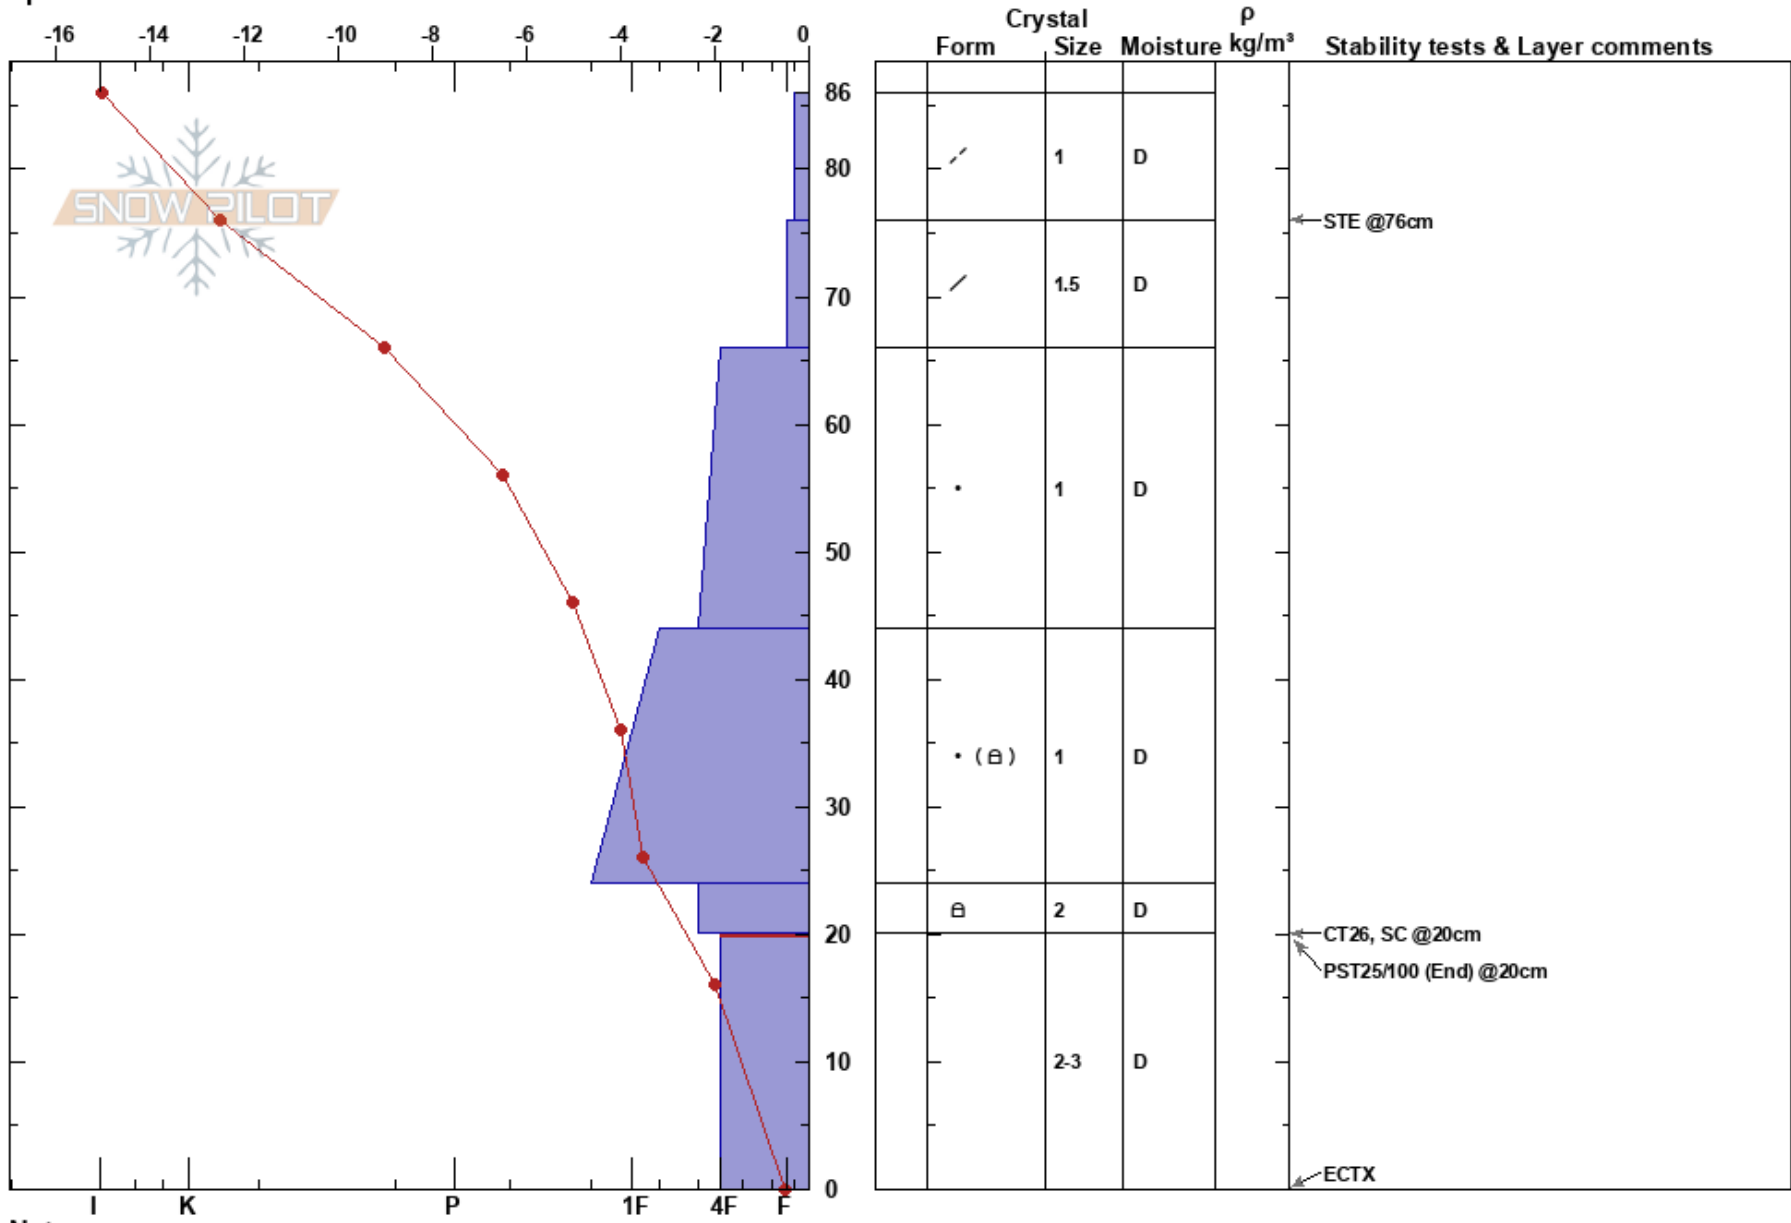

Elkton Study Plot
 Elk Mountains
 CO
Elevation: 10400 ft
Aspect: 225°
Specifics:

Zach Kinler
 12/13/2018 - 9:17am
Co-ord:
Slope Angle: 3°
Wind Loading: yes

Stability: **HS:**86
Air Temperature: -15°C **PF:**40 **Layer Notes:** 20-0cm: Problematic layer
Sky Cover: CLR
Precipitation: NO
Wind: NW Light Breeze