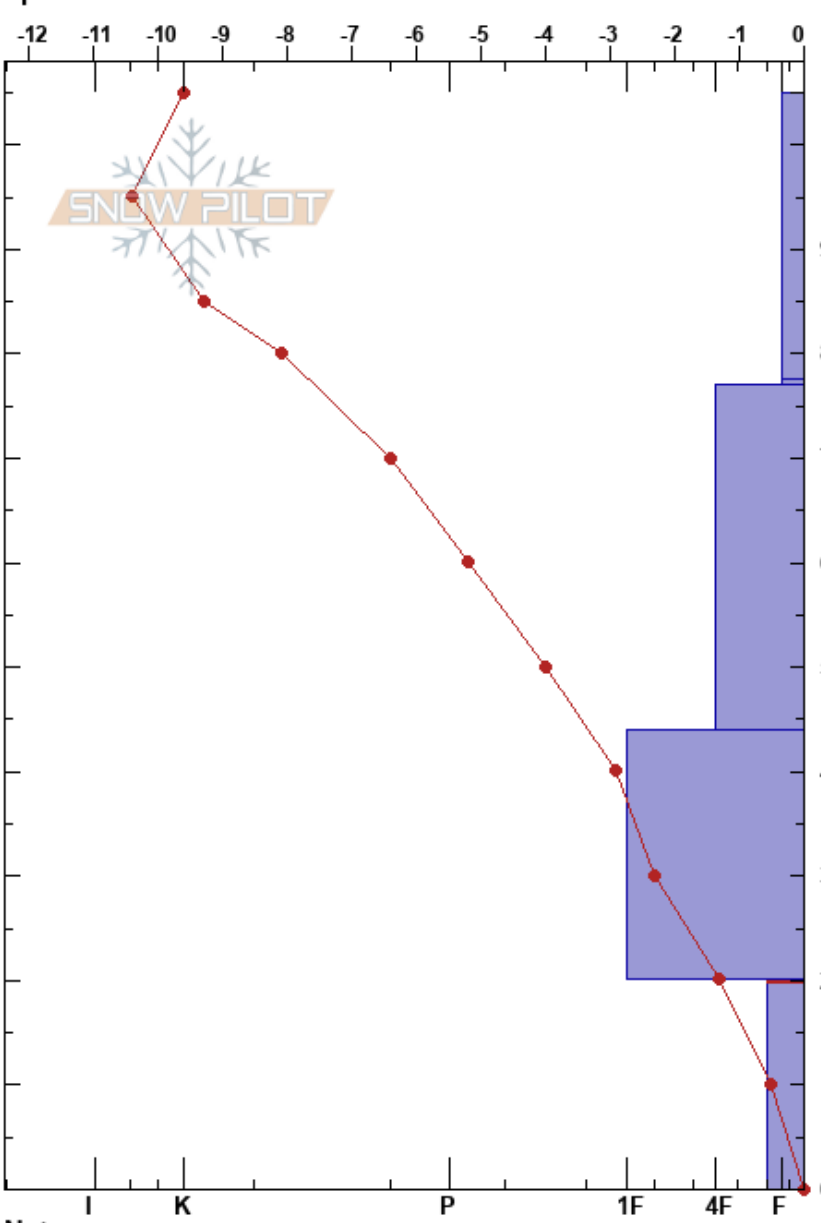

Blind Bull Roadcut
 Wyoming Range
 WY
 Elevation: 8800 ft
 Aspect: 0°
 Specifics:

Chris McCollister
 12/13/2018 - 1:15pm
 Co-ord: 42.95130N, -110.62802W
 Slope Angle: 36°
 Wind Loading: no

Stability:
 Air Temperature: -9°C
 Sky Cover: OVC
 Precipitation: NO
 Wind: Calm

HS:105
 Layer Notes:
 20-0cm: Problematic layer

Form	Crystal		ρ kg/m ³	Stability tests & Layer comments
	Size	Moisture		
V	2-4			← ECTPV @77.5cm
⊖	0.3-0.5			
⊖	0.1-0.3			
⊖	1-2			← ECTP9 @20cm

Notes: