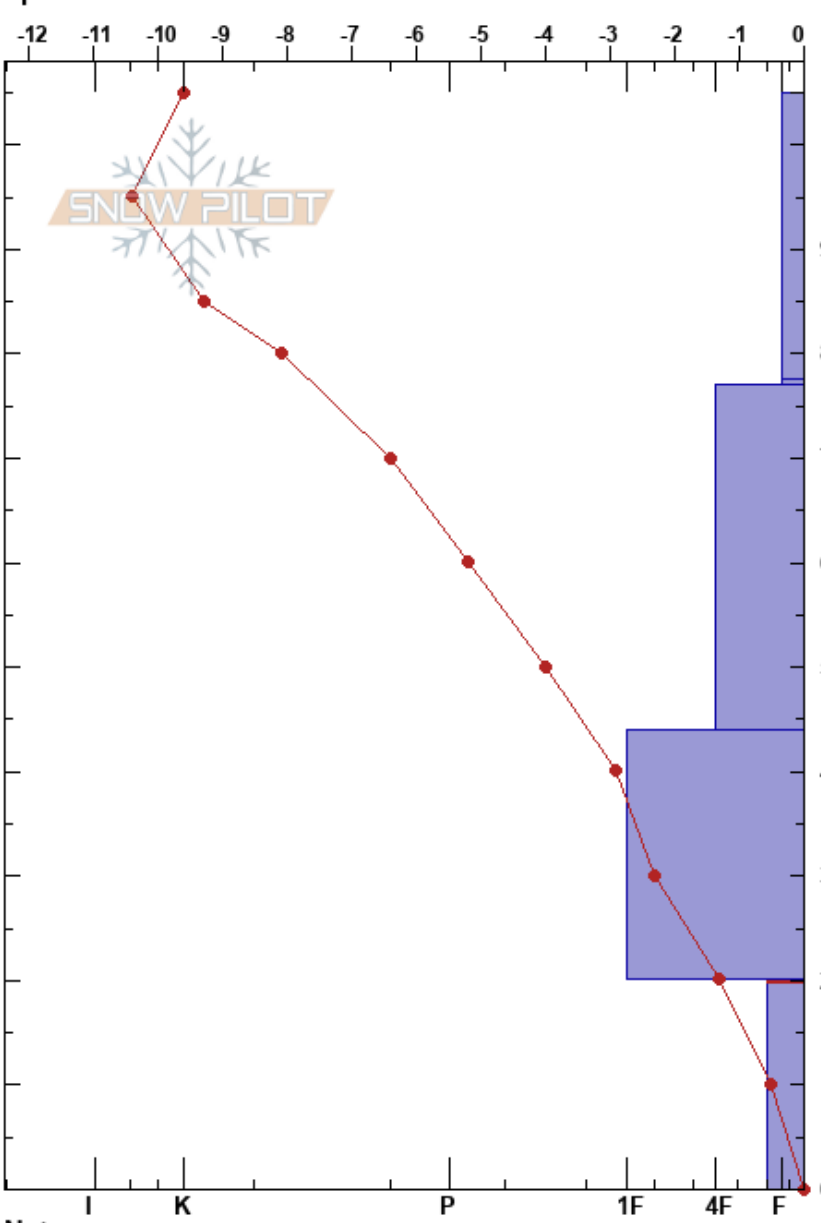

Blind Bull Roadcut
 Wyoming Range
 WY
 Elevation: 8800 ft
 Aspect: 0°
 Specifics:

Chris McCollister
 12/13/2018 - 1:15pm
 Co-ord: 42.95130N, -110.62802W
 Slope Angle: 36°
 Wind Loading: no

Stability:
 Air Temperature: -9°C
 Sky Cover: OVC
 Precipitation: NO
 Wind: Calm

HS:105
 Layer Notes:
 20-0cm: Problematic layer

Form	Crystal		ρ kg/m ³	Stability tests & Layer comments
	Size	Moisture		
V	2.4			← ECTPV @77.5cm
⊖	0.3-0.5			
⊖	0.1-0.3			
⊖	1-2			← ECTP9 @20cm

Notes: