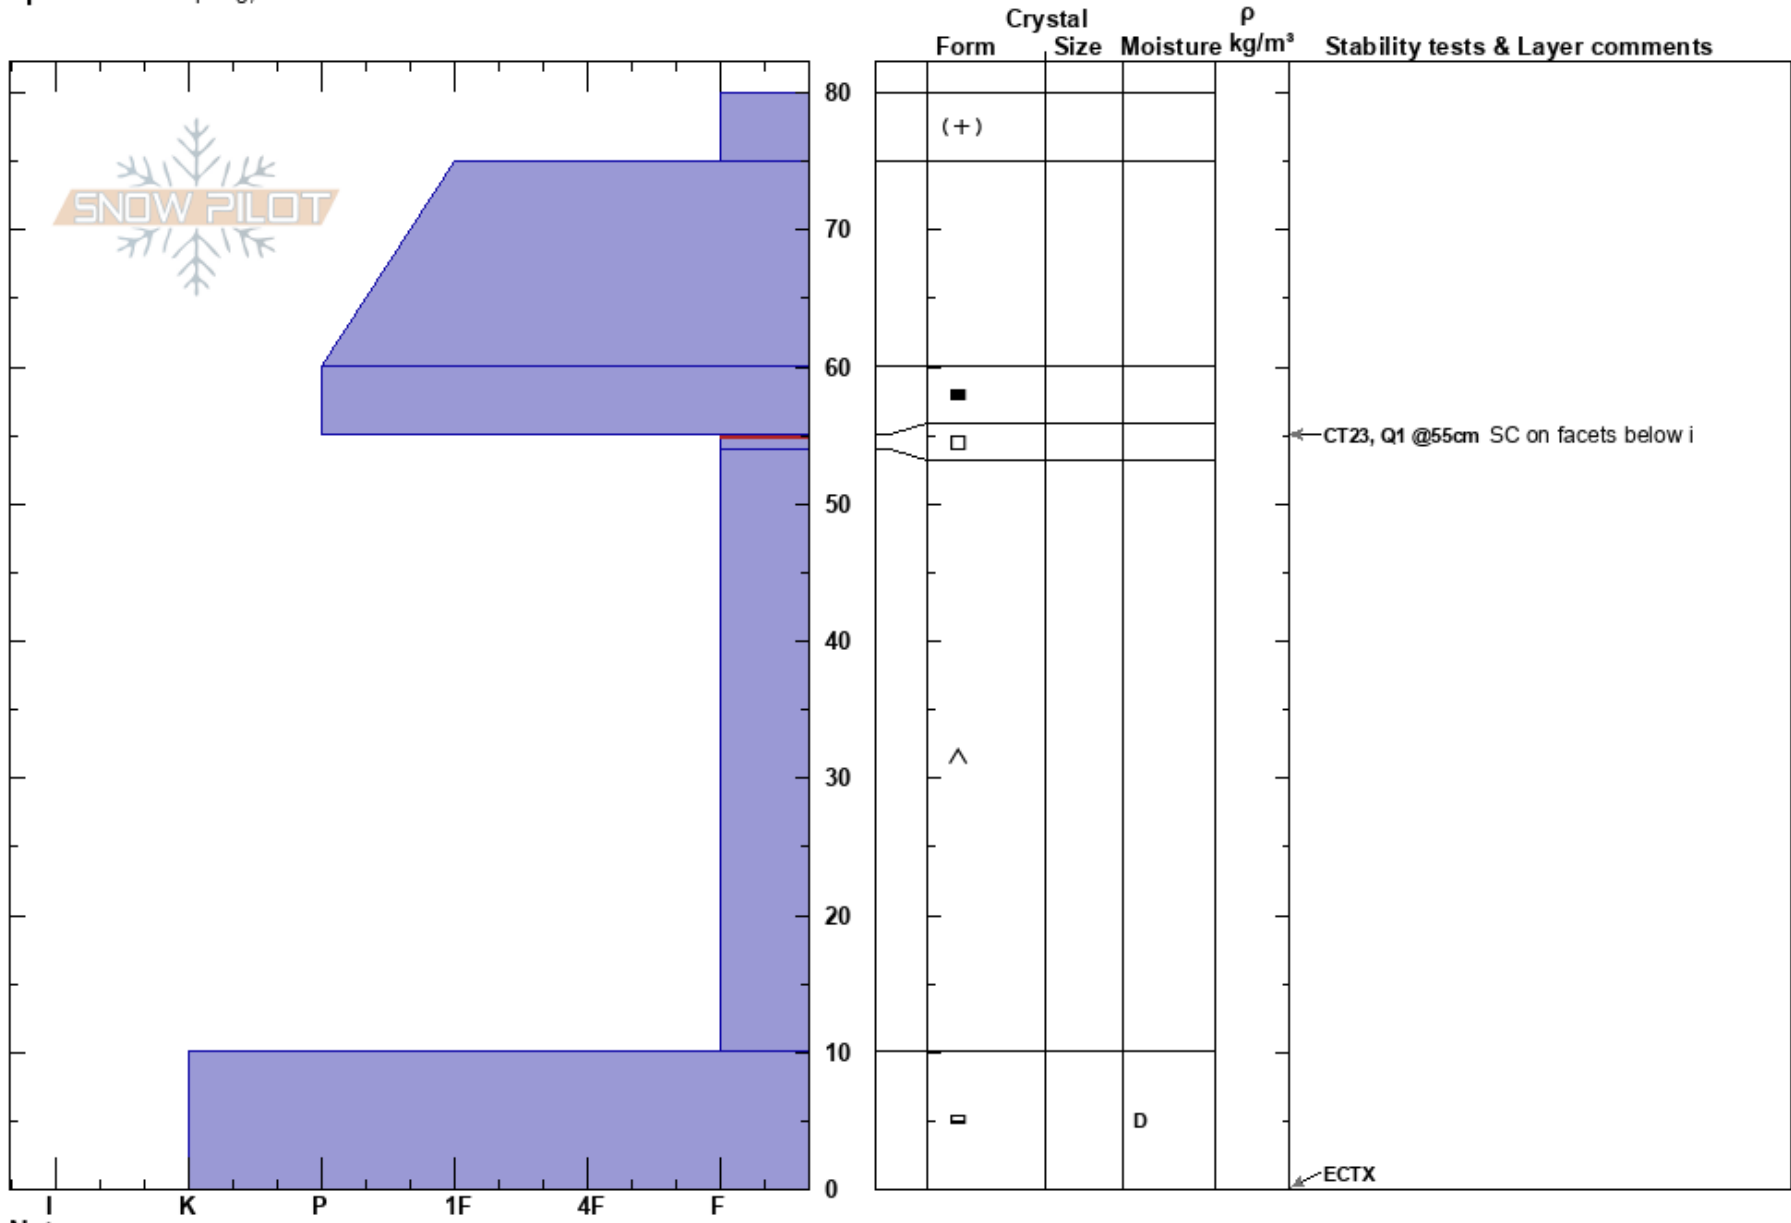

butler gl-hassel lake  
 john morrone  
 12/13/2018 - 12:01pm  
 Front Range  
 CO  
 Elevation: 11495 ft  
 Aspect: S  
 Specifics: Collapsing, localized

Stability:  
 Air Temperature: -10°C  
 HS:80  
 PF:30  
 55-54cm:Problematic layer  
 Sky Cover: CLR  
 Precipitation: NO  
 Wind: NE Strong

Stability tests & Layer comments

Notes: calm BTL, howling at ridgetop