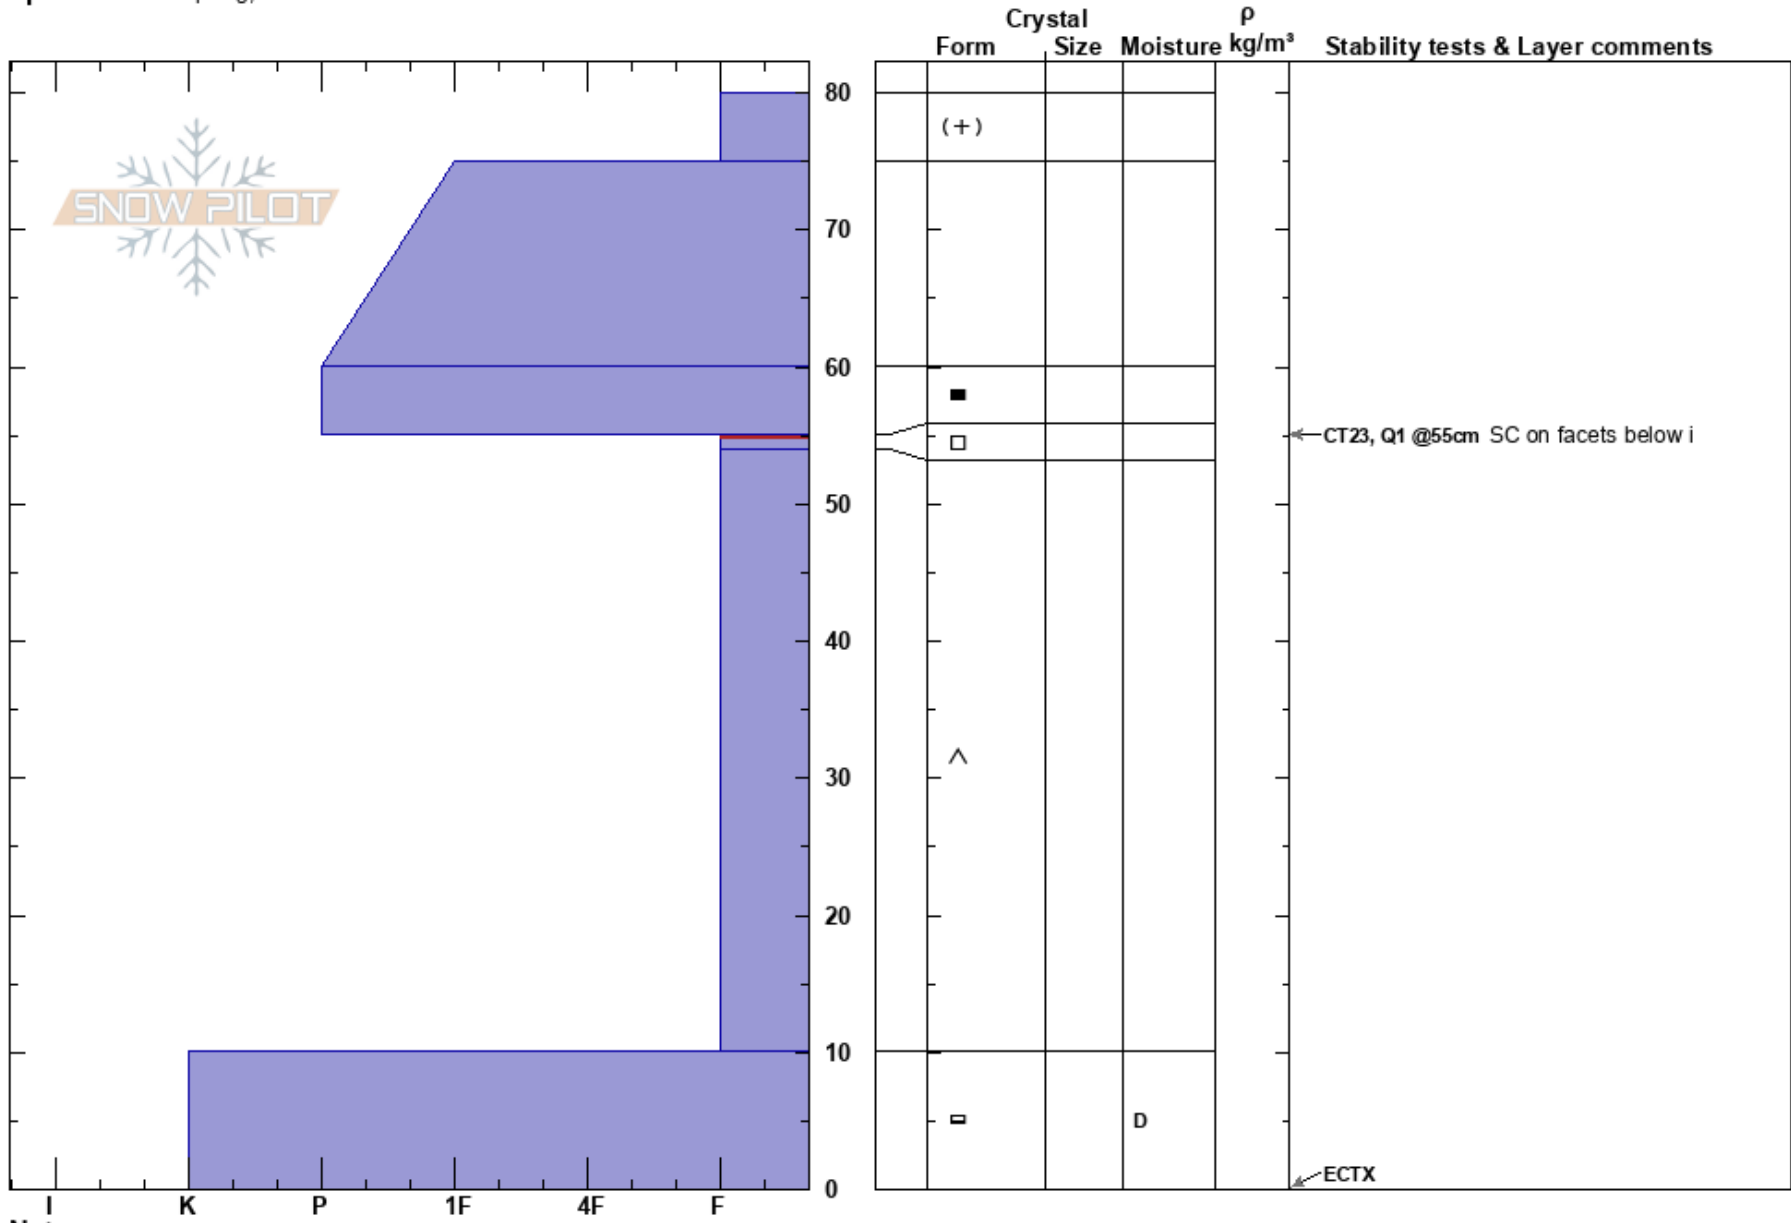

butler gl-hassel lake  
 john morrone  
 12/13/2018 - 12:01pm  
 Front Range  
 CO  
 Elevation: 11495 ft  
 Aspect: S  
 Specifics: Collapsing, localized

Stability:  
 Air Temperature: -10°C  
 HS:80  
 PF:30  
 55-54cm:Problematic layer  
 Co-ord: 39.74664N, -105.85953W  
 Sky Cover: CLR  
 Precipitation: NO  
 Wind: NE Strong  
 Slope Angle: 17°  
 Wind Loading: yes

Layer Notes:

Notes: calm BTL, howling at ridgetop