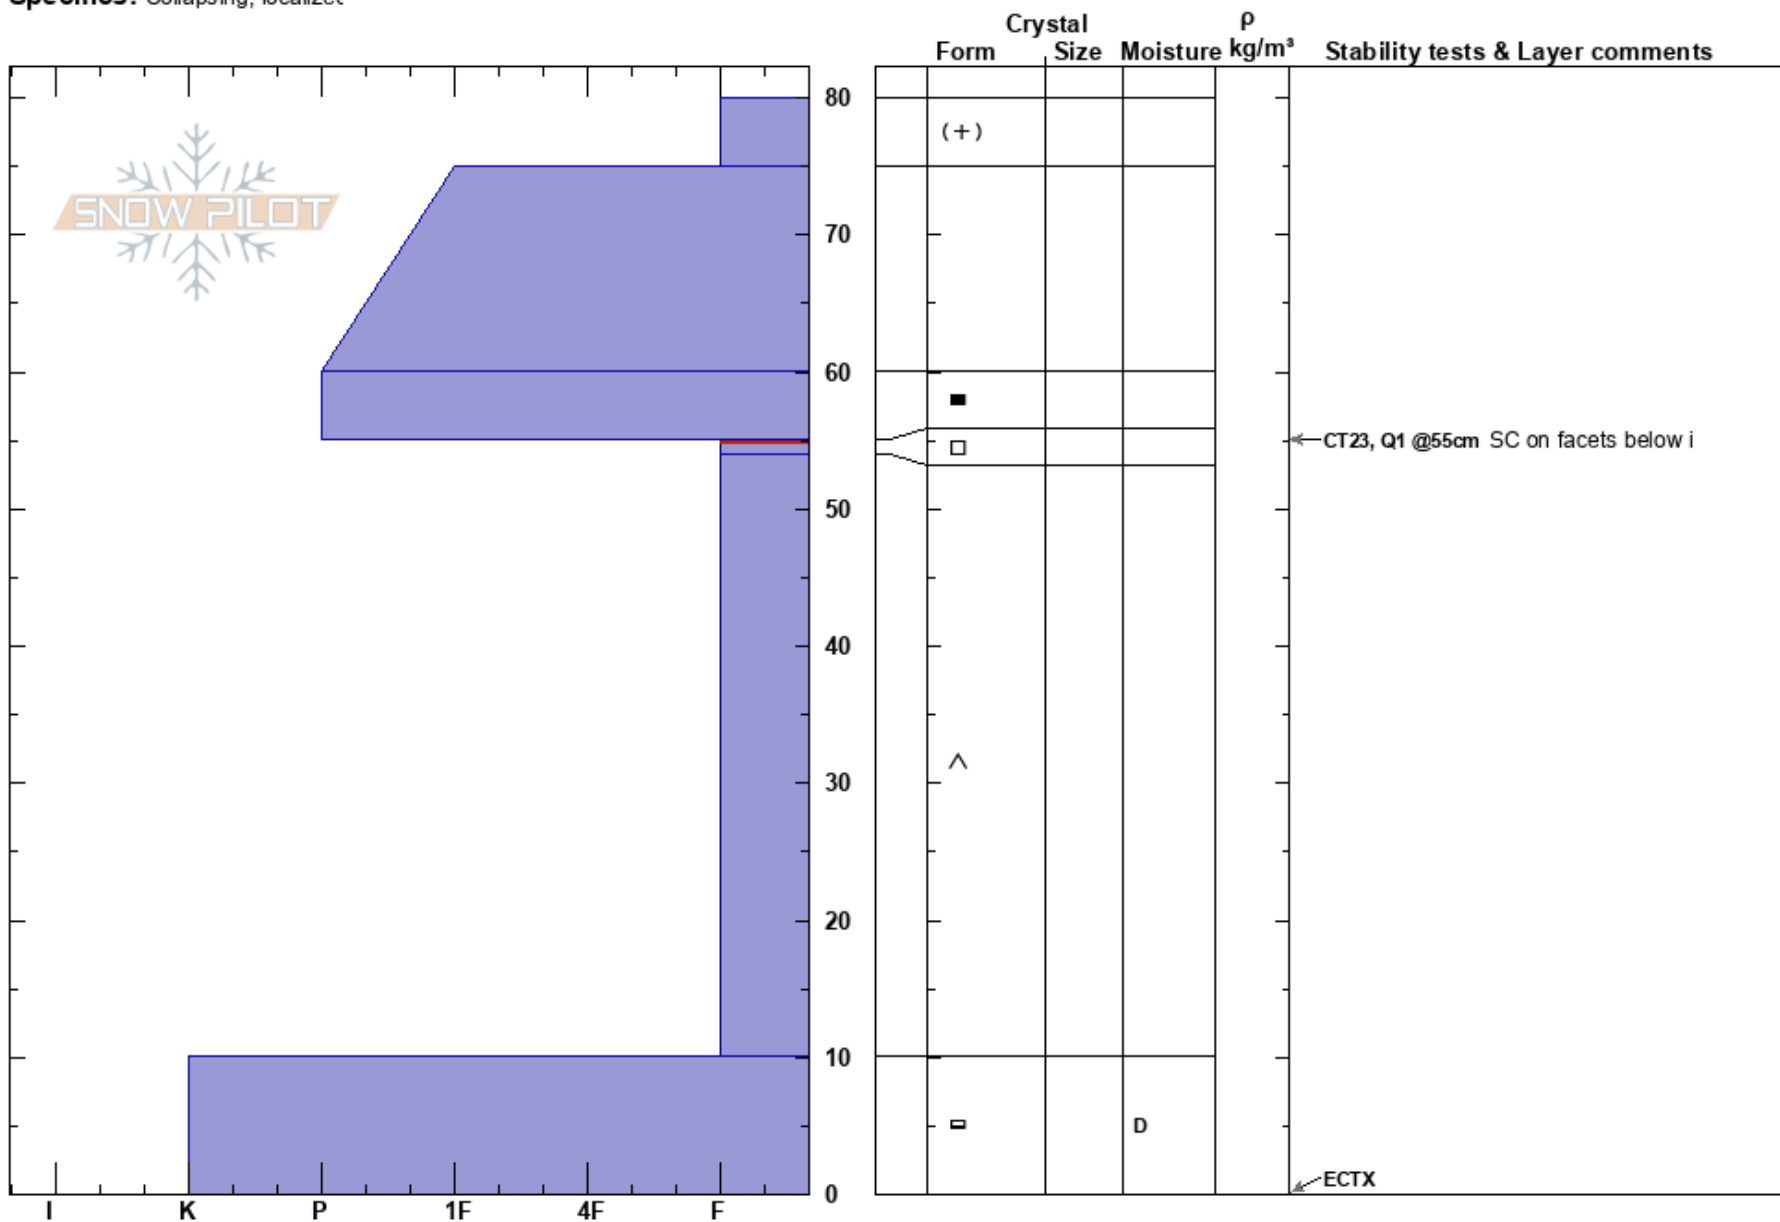

butler gl-hassel lake
 john morrone
 12/13/2018 - 12:01pm
 Front Range
 CO
 Elevation: 11495 ft
 Aspect: S
 Specifics: Collapsing, localized

Stability:
 Air Temperature: -10°C
 HS:80
 PF:30
 55-54cm:Problematic layer
 Sky Cover: CLR
 Precipitation: NO
 Wind: NE Strong

Co-ord: 39.74664N, -105.85953W
 Slope Angle: 17°
 Wind Loading: yes

Notes: calm BTL, howling at ridgetop