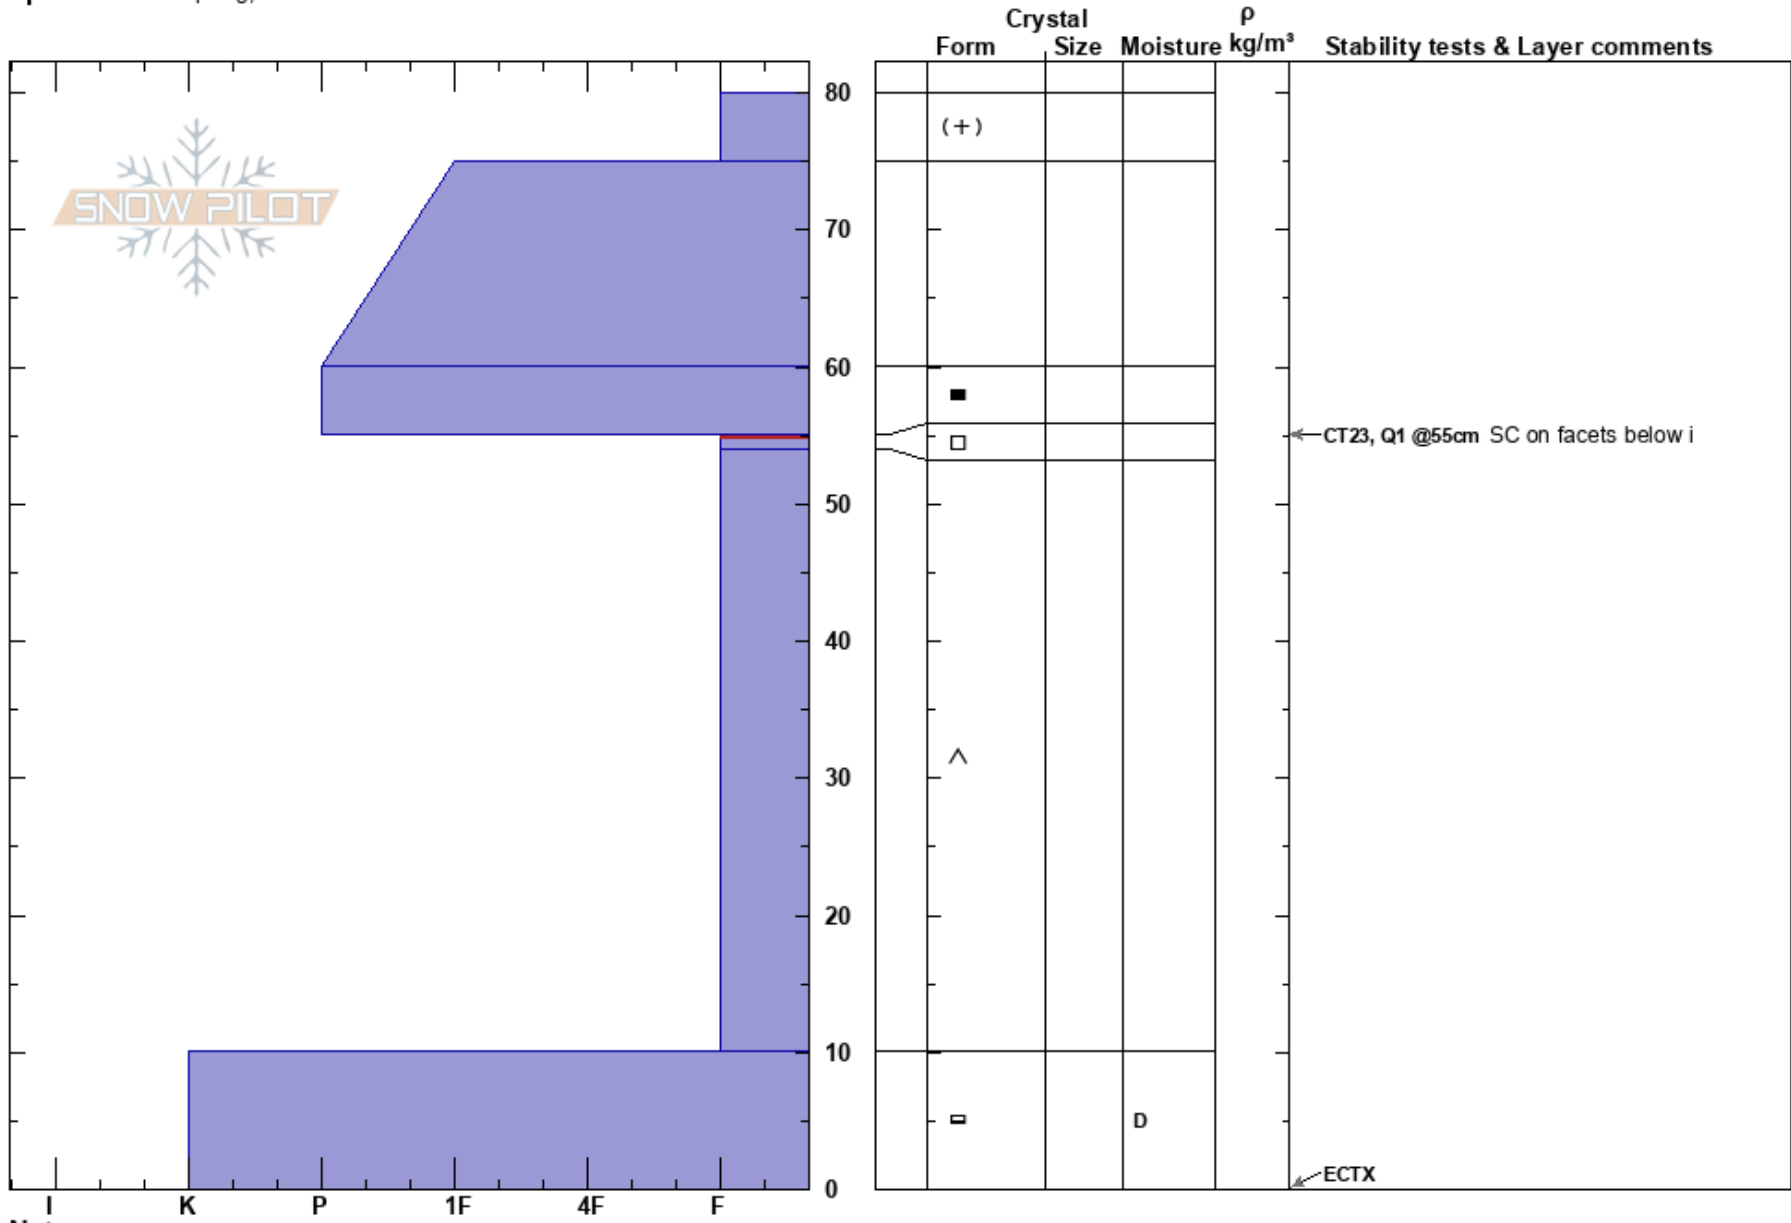

butler gl-hassel lake
 john morrone
 12/13/2018 - 12:01pm
 Front Range
 CO
 Elevation: 11495 ft
 Aspect: S
 Specifics: Collapsing, localized

Stability:
 Air Temperature: -10°C
 HS:80
 PF:30
 55-54cm:Problematic layer
 Co-ord: 39.74664N, -105.85953W
 Sky Cover: CLR
 Precipitation: NO
 Wind: NE Strong
 Slope Angle: 17°
 Wind Loading: yes

Layer Notes:

Notes: calm BTL, howling at ridgetop