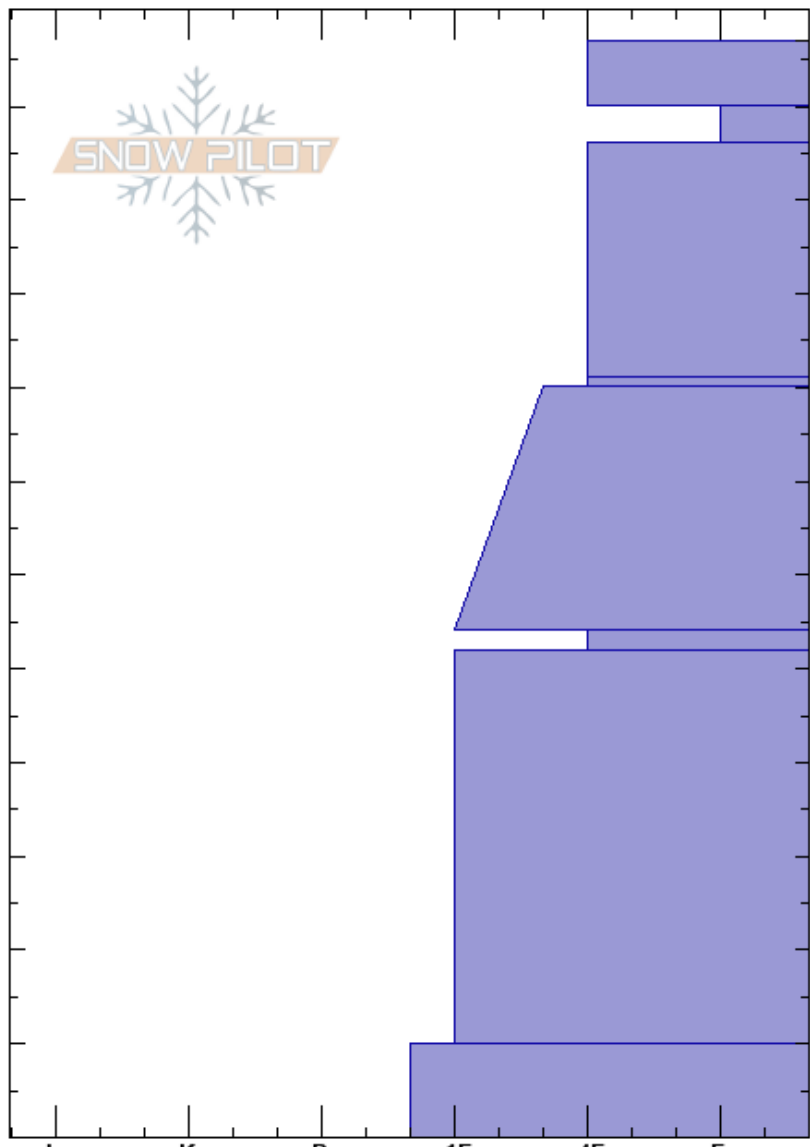

Flower Point
 Whitefish
 MT
 Elevation: 6522 ft
 Aspect: E

Clancy Nelson
 12/13/2018 - 11:45am
 Co-ord: 48.49819N, -114.31974E
 Slope Angle: 29°
 Wind Loading:

Stability:
 Air Temperature:
 Sky Cover: OVC
 Precipitation: S1
 Wind: S Light Breeze
 HS:117
 Layer Notes:

Specifics: Collapsing, localized; Cracking; Recent avalanche activity on different slopes

Depth (cm)	Crystal		Moisture	ρ kg/m ³	Stability tests & Layer comments
	Form	Size			
117	F		D		
110	/	0.3	D		
100	/ (V)	0.3	D		
90					
80	v	2	D		CT, SP @81cm ECTP12 @81cm PST31/100 (SF) @81cm
70					
60	•	0.5	D		
50	v	0.5	D		
40					
30	B	1	D		
20					
10	B	1	D		
0					