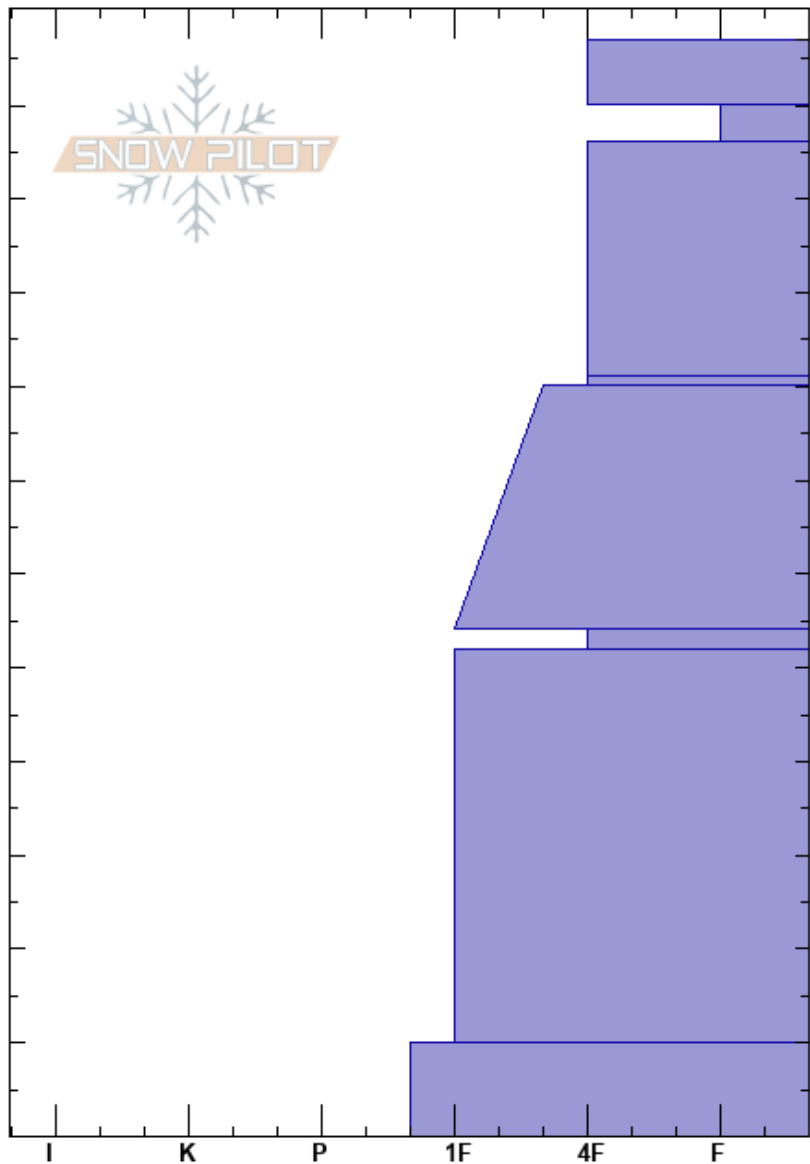

Flower Point  
 Whitefish  
 MT  
 Elevation: 6522 ft  
 Aspect: E

Clancy Nelson  
 12/13/2018 - 11:45am  
 Co-ord: 48.49819N, -114.31974E  
 Slope Angle: 29°  
 Wind Loading:

Stability:  
 Air Temperature:  
 Sky Cover: OVC  
 Precipitation: S1  
 Wind: S Light Breeze  
 HS:117 Layer Notes:

Specifics: Collapsing, localized; Cracking; Recent avalanche activity on different slopes

Depth (cm)	Crystal		$\rho$ kg/m <sup>3</sup>	Stability tests & Layer comments
	Form	Size		
117	F		D	CT, SP @81cm ECTP12 @81cm PST31/100 (SF) @81cm
110	/	0.3	D	
100	/ (V)	0.3	D	
90				
80	v	2	D	
70	•	0.5	D	
60				
50	v	0.5	D	
40				
30	B	1	D	
20				
10	B	1	D	
0				