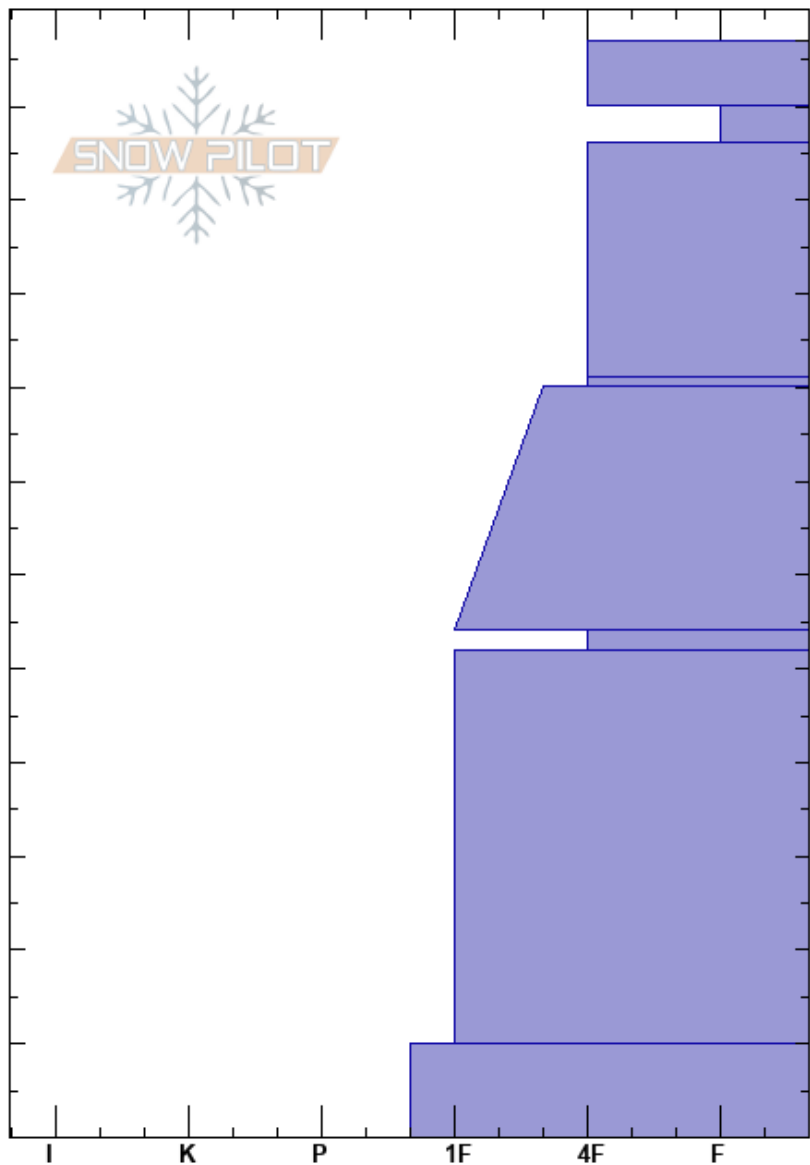

Flower Point  
 Whitefish  
 MT  
 Elevation: 6522 ft  
 Aspect: E

Clancy Nelson  
 12/13/2018 - 11:45am  
 Co-ord: 48.49819N, -114.31974E  
 Slope Angle: 29°  
 Wind Loading:

Stability:  
 Air Temperature:  
 Sky Cover: OVC  
 Precipitation: S1  
 Wind: S Light Breeze

HS:117 Layer Notes:

Specifics: Collapsing, localized; Cracking; Recent avalanche activity on different slopes

Depth (cm)	Crystal		Moisture	$\rho$ kg/m <sup>3</sup>	Stability tests & Layer comments
	Form	Size			
117	F		D		
110	/	0.3	D		
100	/ (V)	0.3	D		
90					
80	v	2	D		CT, SP @81cm ECTP12 @81cm PST31/100 (SF) @81cm
70					
60	•	0.5	D		
50	v	0.5	D		
40					
30	B	1	D		
20					
10	B	1	D		
0					