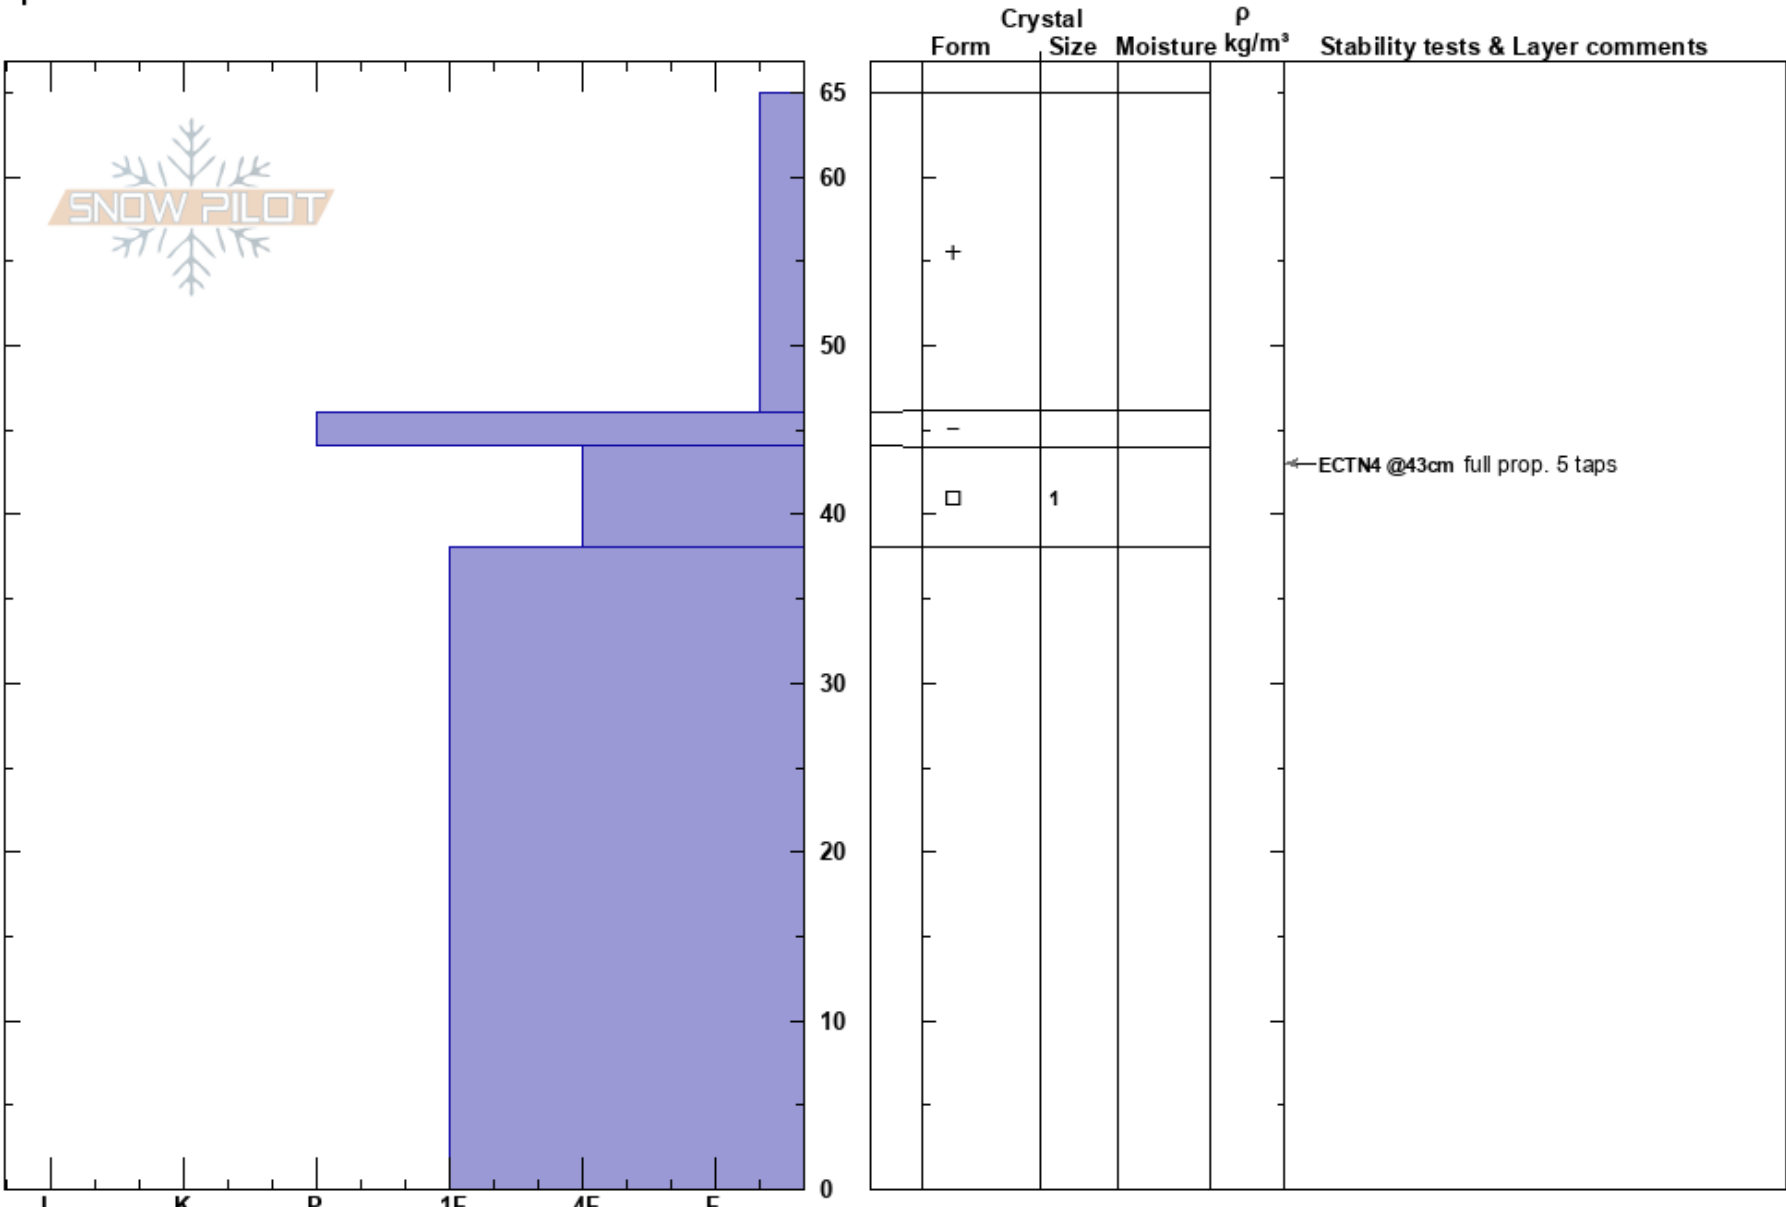

Reynolds
Wasatch Range
UT
Elevation: 8796 ft
Aspect: 98°
Specifics:

Evelyn Lees
12/13/2018 - 11:00am
Co-ord: 40.66025N, -111.63995W
Slope Angle: 32°
Wind Loading:

Stability: **HS:65**
Air Temperature:
Sky Cover: CLR
Precipitation: NO
Wind: Calm

Layer Notes:
44-38cm: Problematic layer

Notes: Shallow, layered snowpack. ECT - fracture initiated on 4th tap, propagated across whole column on 5th tap.