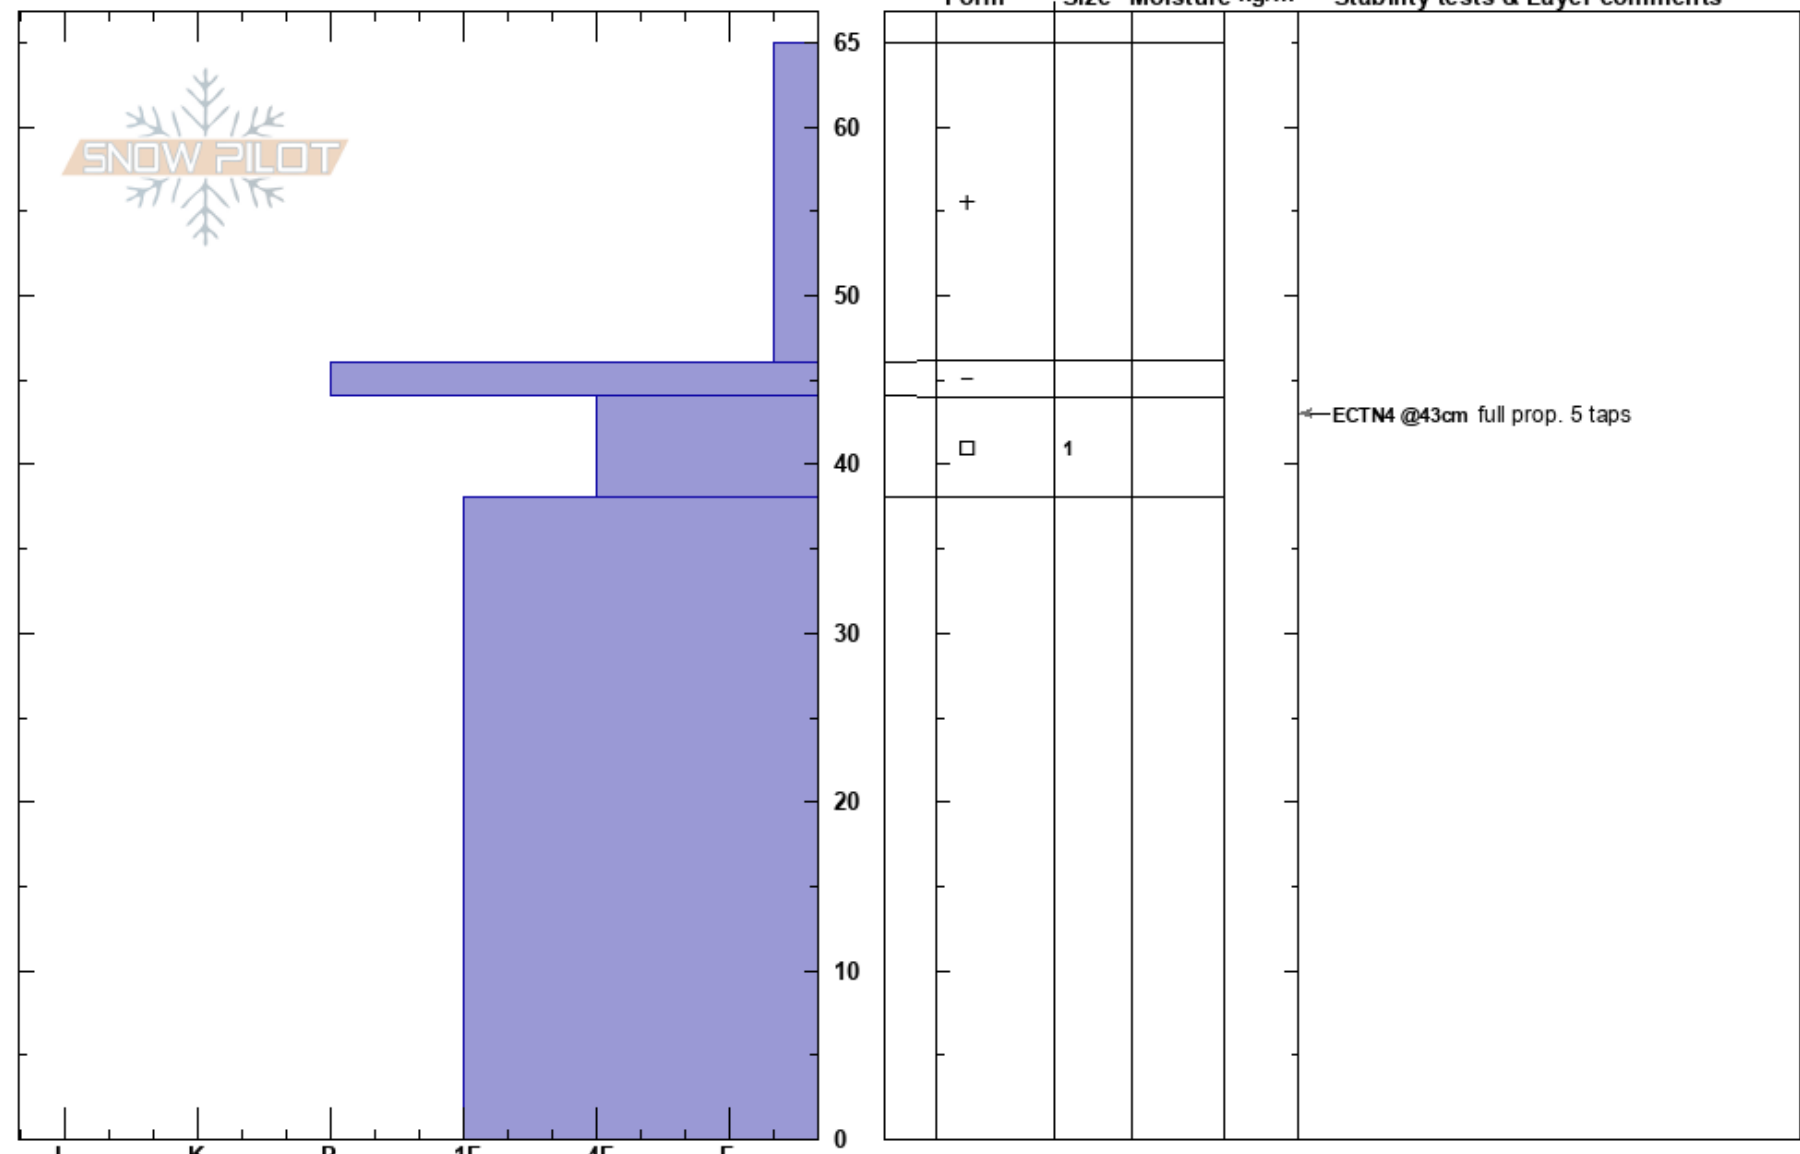

Reynolds
Wasatch Range
UT
Elevation: 8796 ft
Aspect: 98°
Specifics:

Evelyn Lees
12/13/2018 - 11:00am
Co-ord: 40.66025N, -111.63995W
Slope Angle: 32°
Wind Loading:

Stability: **HS:65**
Air Temperature: **44-38cm:Problematic layer**
Sky Cover: CLR
Precipitation: NO
Wind: Calm

Notes: Shallow, layered snowpack. ECT - fracture initiated on 4th tap, propagated across whole column on 5th tap.