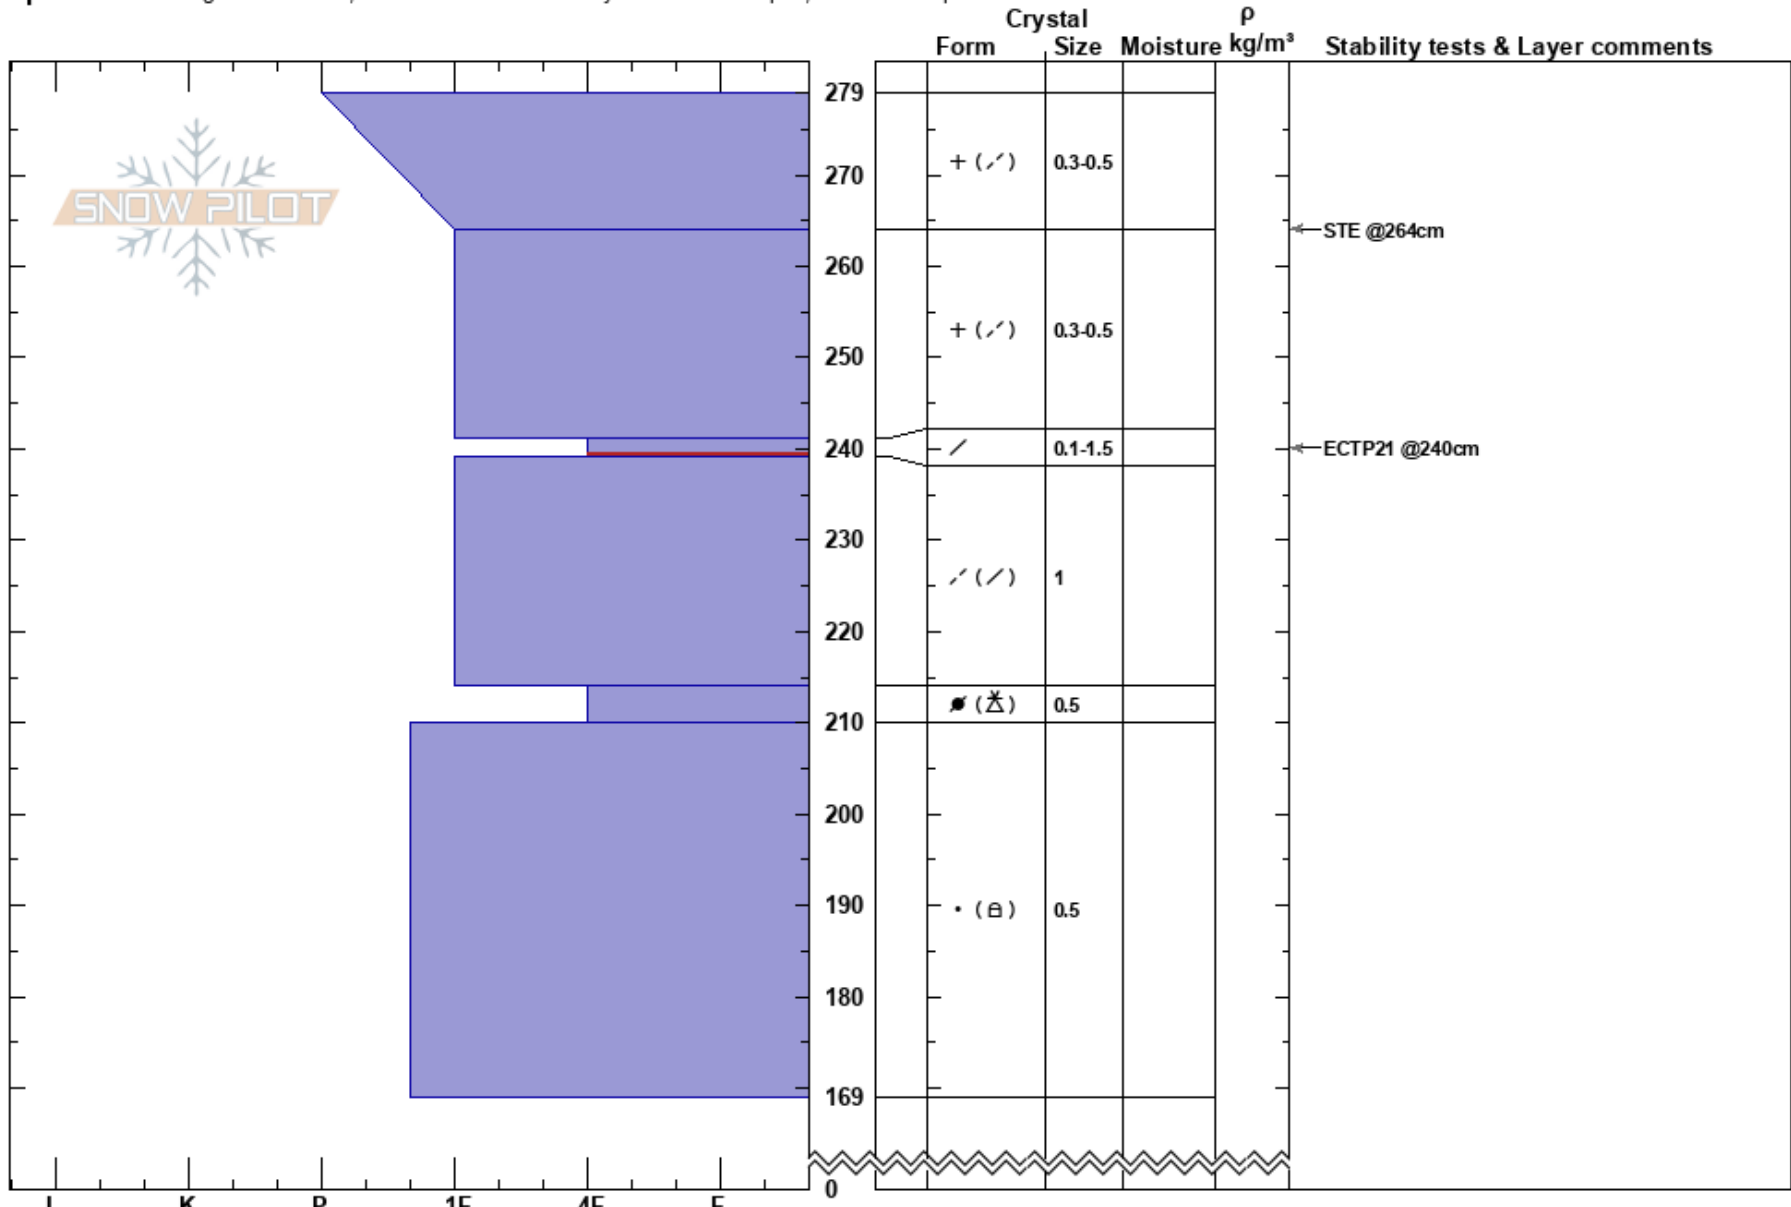

Corbet's
Teton Range
WY
Elevation: 9505 ft
Aspect: NE

Taylor Miller
12/13/2018 - 12:30am
Co-ord: 43.19610N, -110.86760W
Slope Angle: 36°
Wind Loading: yes

Stability: Fair
Air Temperature: -10°C
Sky Cover: BKN
Precipitation: NO
Wind: NW Light Breeze

HS:279
PF:10
241-239cm:Problematic layer

Specifics: Pit dug in a Ski Area; Recent avalanche activity on different slopes; We skied slope

Notes: Pit dug in significantly wind loaded convexity. Skiers R Corbet's, midway down.