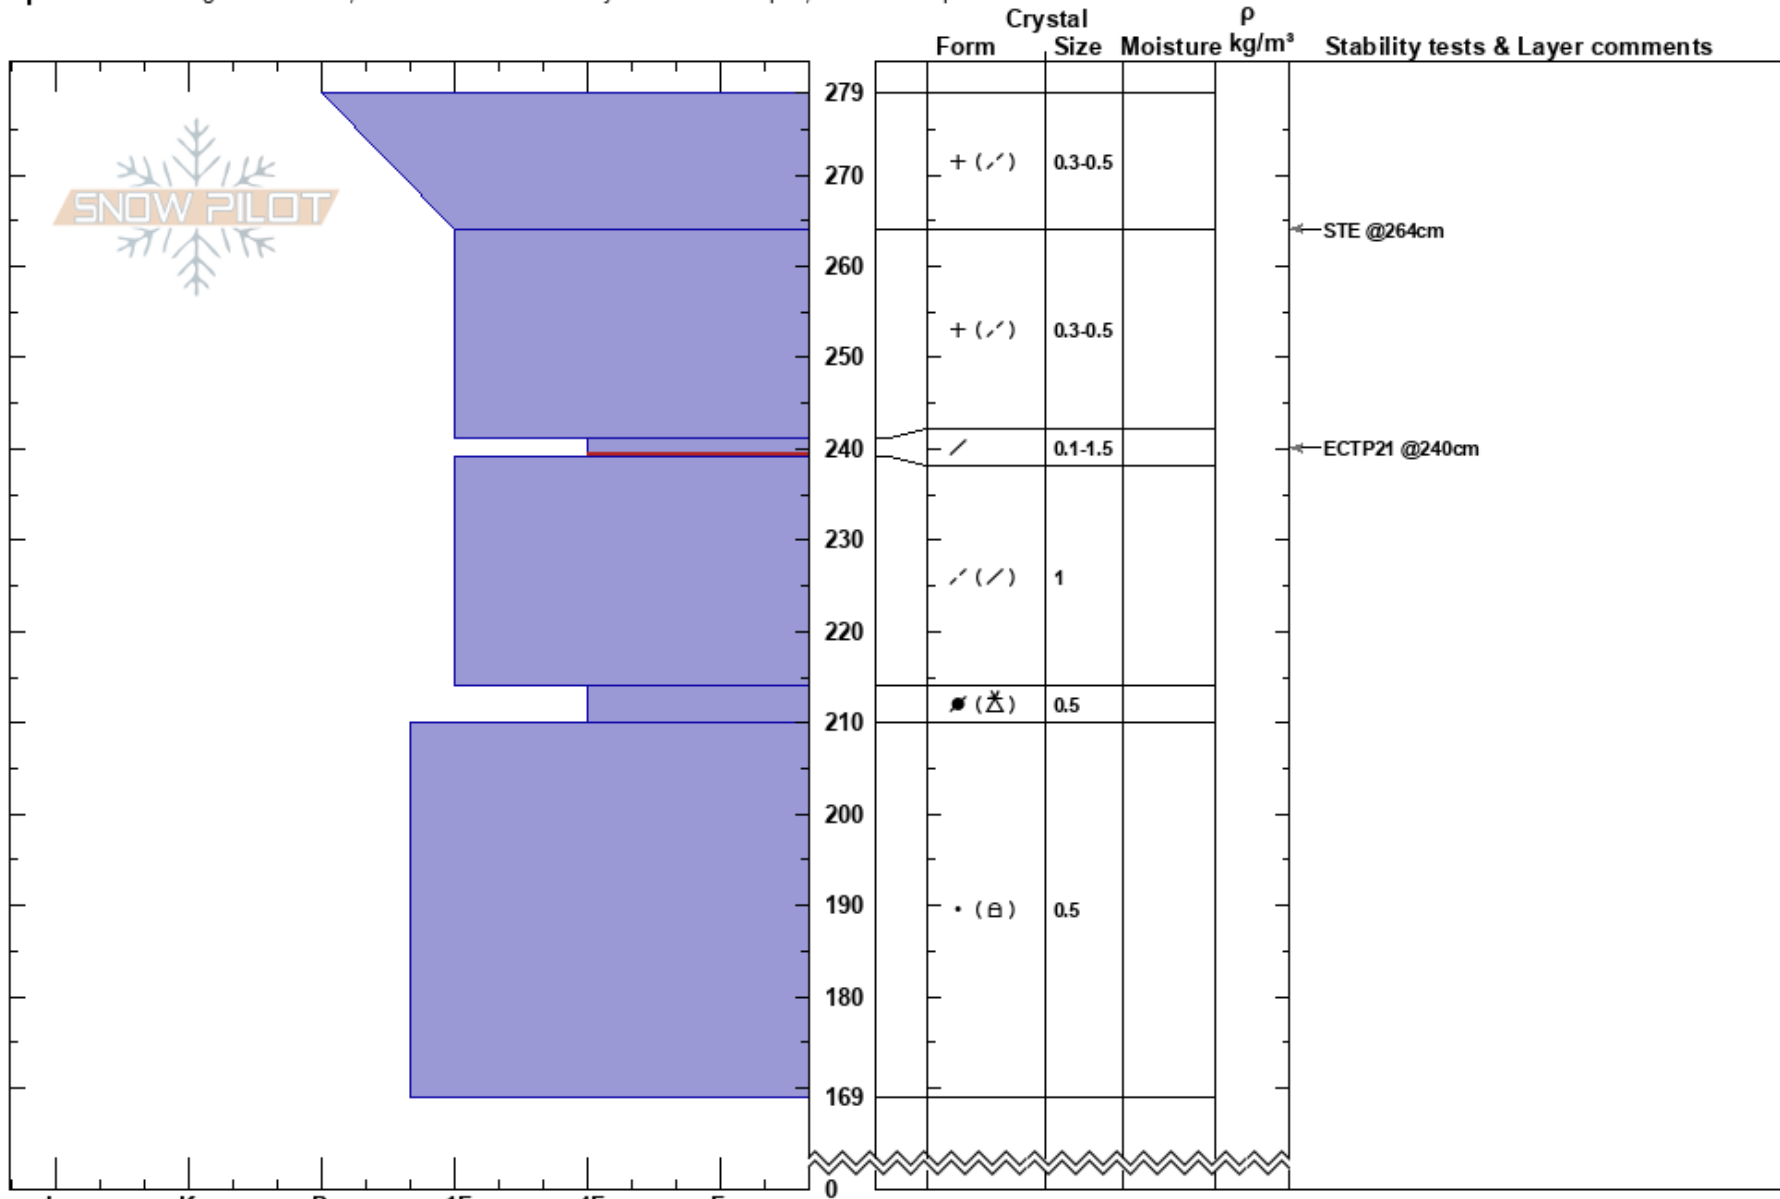

Corbet's
Teton Range
WY
Elevation: 9505 ft
Aspect: NE

Taylor Miller
12/13/2018 - 12:30am
Co-ord: 43.19610N, -110.86760W
Slope Angle: 36°
Wind Loading: yes

Stability: Fair
Air Temperature: -10°C
Sky Cover: BKN
Precipitation: NO
Wind: NW Light Breeze

HS:279
PF:10
241-239cm:Problematic layer

Specifics: Pit dug in a Ski Area; Recent avalanche activity on different slopes; We skied slope

Notes: Pit dug in significantly wind loaded convexity. Skiers R Corbet's, midway down.