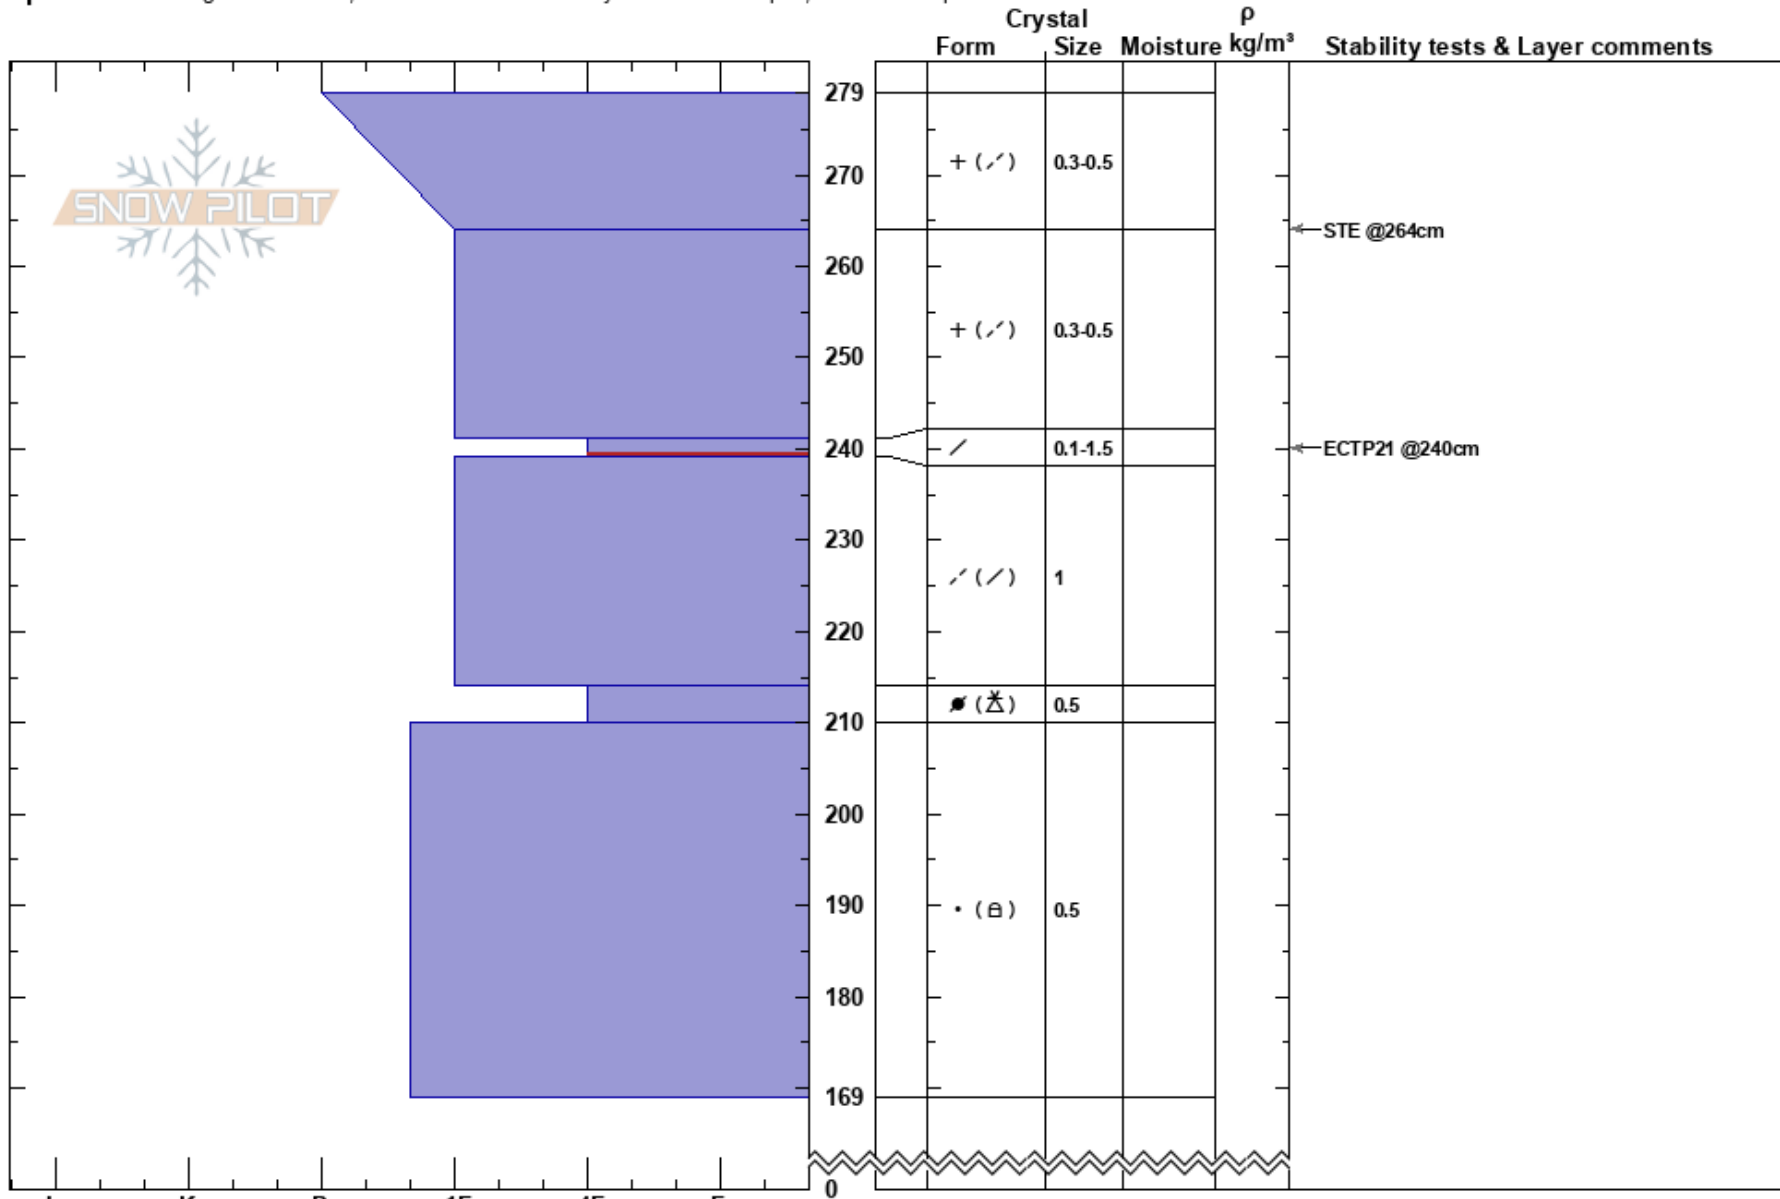

Corbet's  
Teton Range  
WY  
Elevation: 9505 ft  
Aspect: NE

Taylor Miller  
12/13/2018 - 12:30am  
Co-ord: 43.19610N, -110.86760W  
Slope Angle: 36°  
Wind Loading: yes

Stability: Fair  
Air Temperature: -10°C  
Sky Cover: BKN  
Precipitation: NO  
Wind: NW Light Breeze

HS:279  
PF:10  
241-239cm:Problematic layer

Specifics: Pit dug in a Ski Area; Recent avalanche activity on different slopes; We skied slope

Notes: Pit dug in significantly wind loaded convexity. Skiers R Corbet's, midway down.